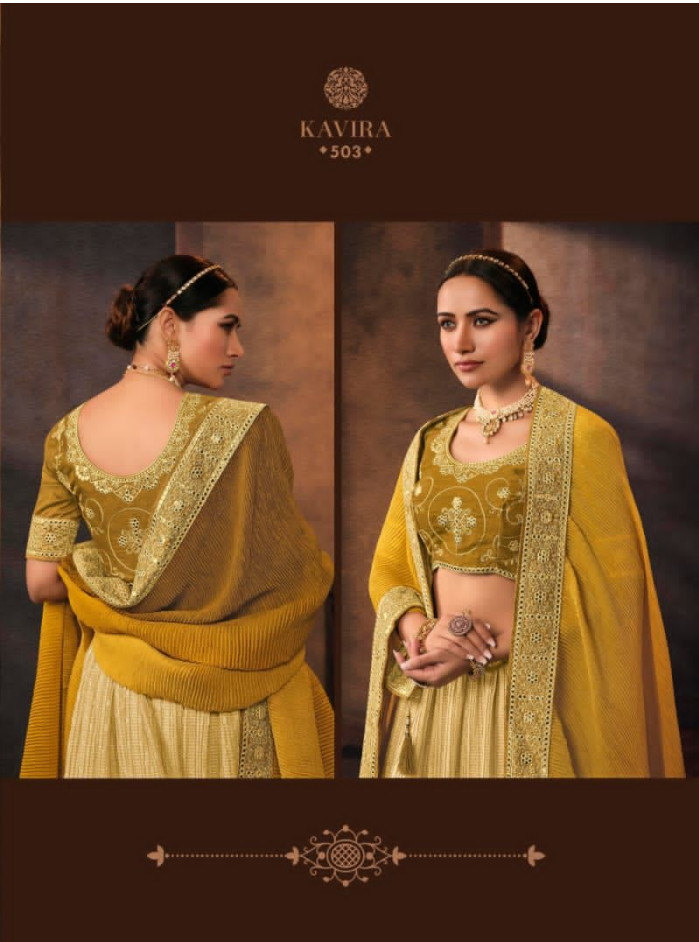

KAVIRA

Bridal Wear

BY
SULAKSHMI SAREES GROUP

VRINDA

KAVIRA

Bridal Wear

BY
SULAKSHMI SAREES GROUP

VRINDA