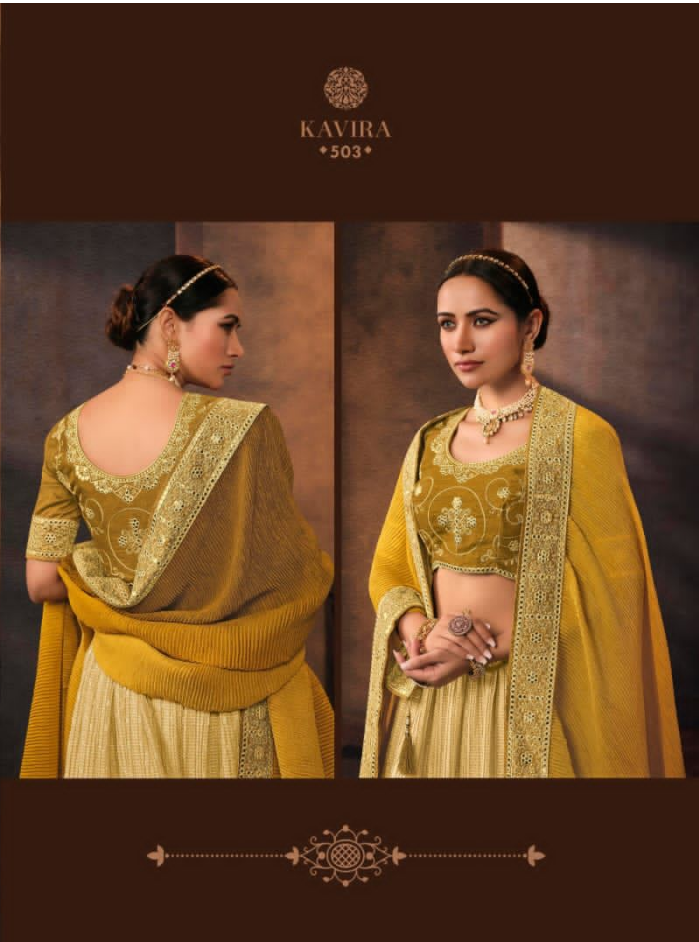

KAVIRA

Bridal Wear

BY  
SULAKSHMI SAREES GROUP

VRINDA

KAVIRA

Bridal Wear

BY  
SULAKSHMI SAREES GROUP

VRINDA