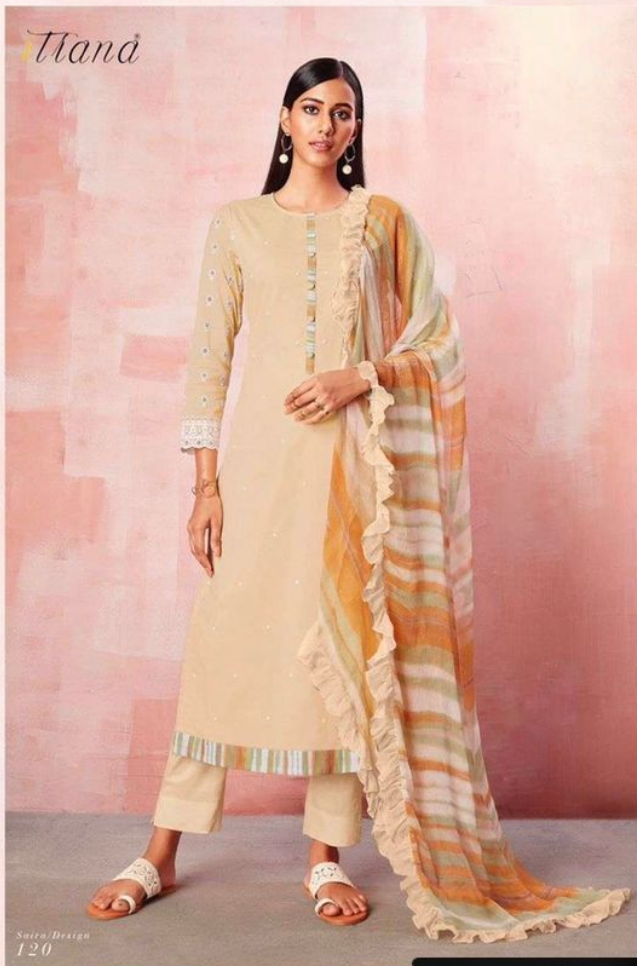

DESCRIPTION

TOP - CAMBRIC COMB FRONT BACK & SLEEVE EMBROIDERY  
WITH NECK DAMAN PATTI DIGITAL PRINTED & HAND WORK

BOTTOM - CAMBRIC COMB

DUPATTA - PURE DUPATTA DIGITAL PRINT WITH  
FANCY FRILL FOUR SIDE DUPATTA