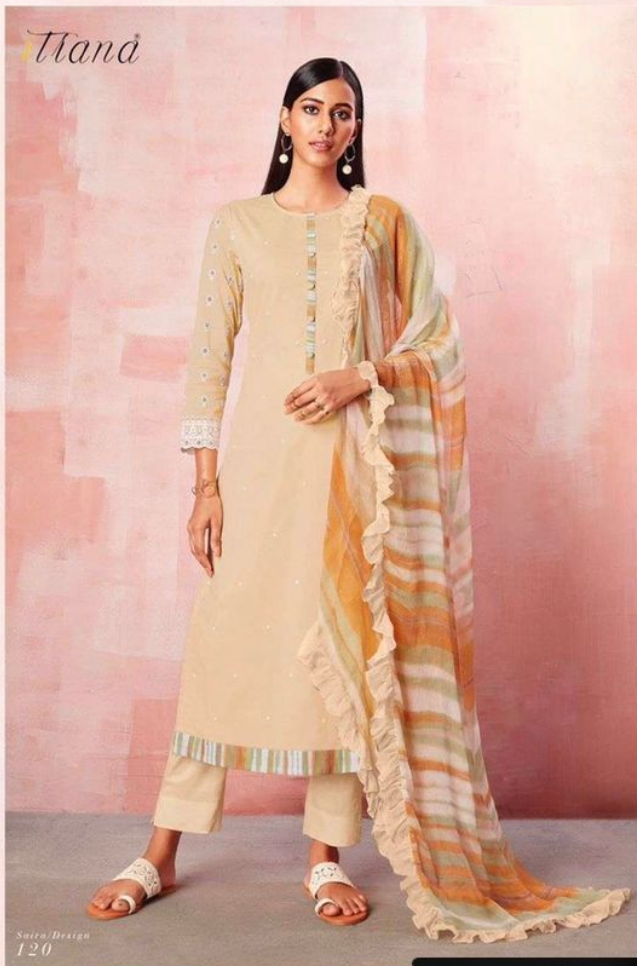

Tiana

Sutra Design
120