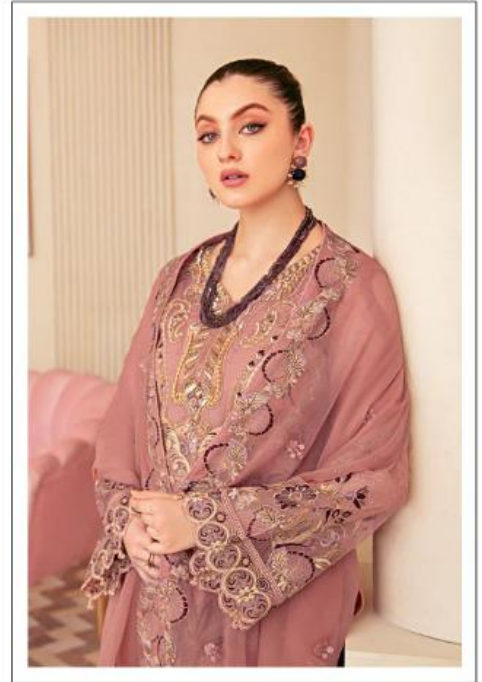

D.NO.135

Ramsha Hit
VOL-2

TOP
FOX GEORGETTE
WITH EMBROIDERY WORK

BOTTOM/INNER
SANTOON WITH PATCH

DUPATTA
NAZMEEN EMBROIDERY WORK