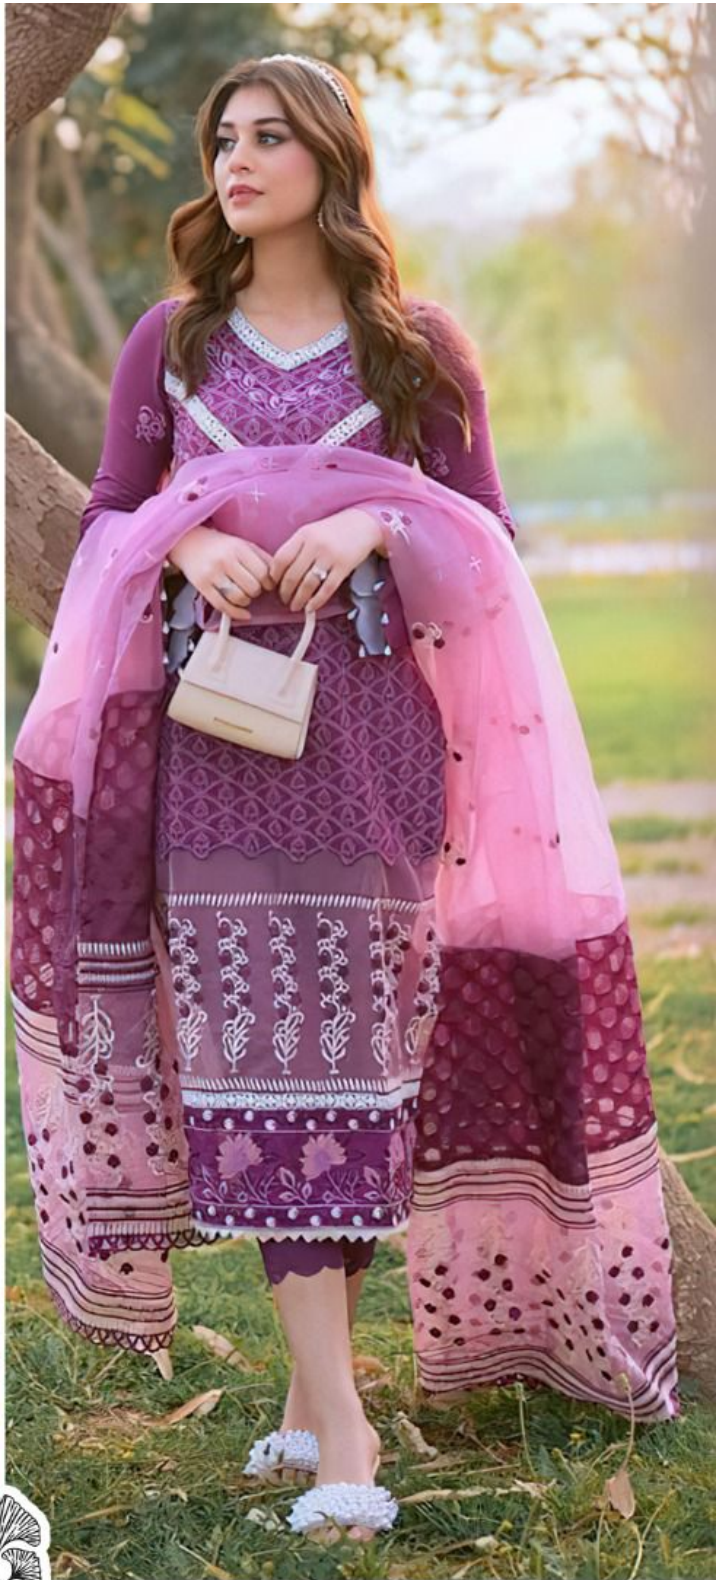

ZAHA
ZARIN

ZARIN

ZAHA

D.No.10041

TOP Fox Georgette with Embroidery

BOTTOM-INNER Dull Santoon

DUPATTA Butterfly Net with Embroidery

ZAHA
ZARIN

ARIN ZAHA D.No:1004u
BOTTOM INNER: Full Satin
L&P: JTA

ZARIN ZAHIA D No. 10042
TOP Full Sleeves with Embroidery
BOTTOM INNER Full Length
DUPETTA Sleeveless with Embroidery

ZAHA
ZARIN

ZARIN

ZAHA

D.No.10042

TOP Fox Georgette with Embroidery

BOTTOM-INNER Dull Santoon

DUPATTA Nazmin with Embroidery

ZARIN

ZAHA

D.No.10040

TOP Fox Georgette
with Embroidery

BOTTOM-INNER Dull Santoon

DUPATTA Nazmin
with Embroidery