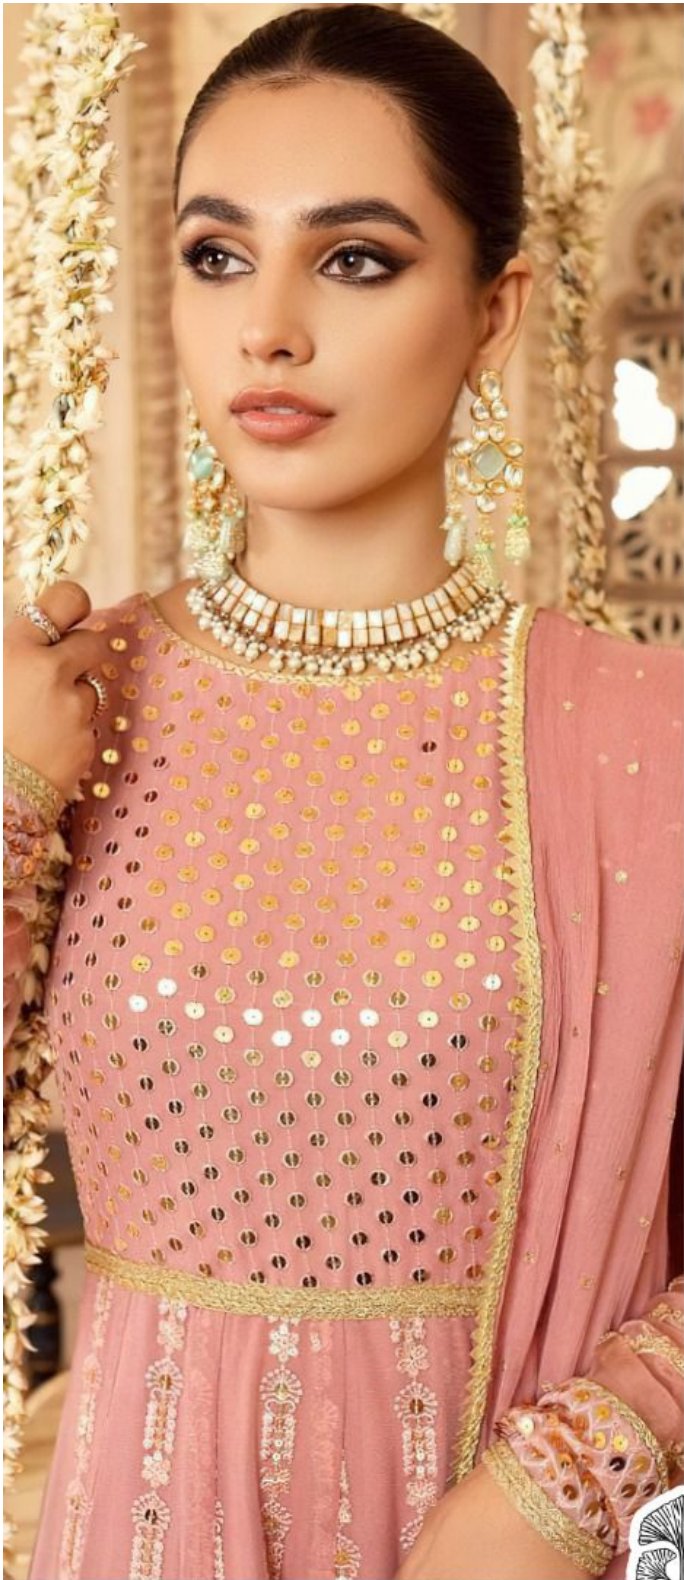

ZAHA
ZARIN

ZARIN

ZAHA

D.No.10041

TOP Fox Georgette with Embroidery

BOTTOM-INNER Dull Santoon

DUPATTA Butterfly Net with Embroidery

ZAHA
ZARIN

ARIN ZAHA D.No:1004u
BOTTOM INNER: Full Satin
L&P: JTA

ZARIN ZAHIA D No. 10042
TOP Full Sleeves with Embroidery
BOTTOM INNER Full Length
DUPETTA Sleeveless with Embroidery

ZAHA
ZARIN

ZARIN

ZAHA

D.No.10042

TOP Fox Georgette with Embroidery

BOTTOM-INNER Dull Santoon

DUPATTA Nazmin with Embroidery

ZARIN

ZAHA

D.No.10040

TOP Fox Georgette
with Embroidery

BOTTOM-INNER Dull Santoon

DUPATTA Nazmin
with Embroidery