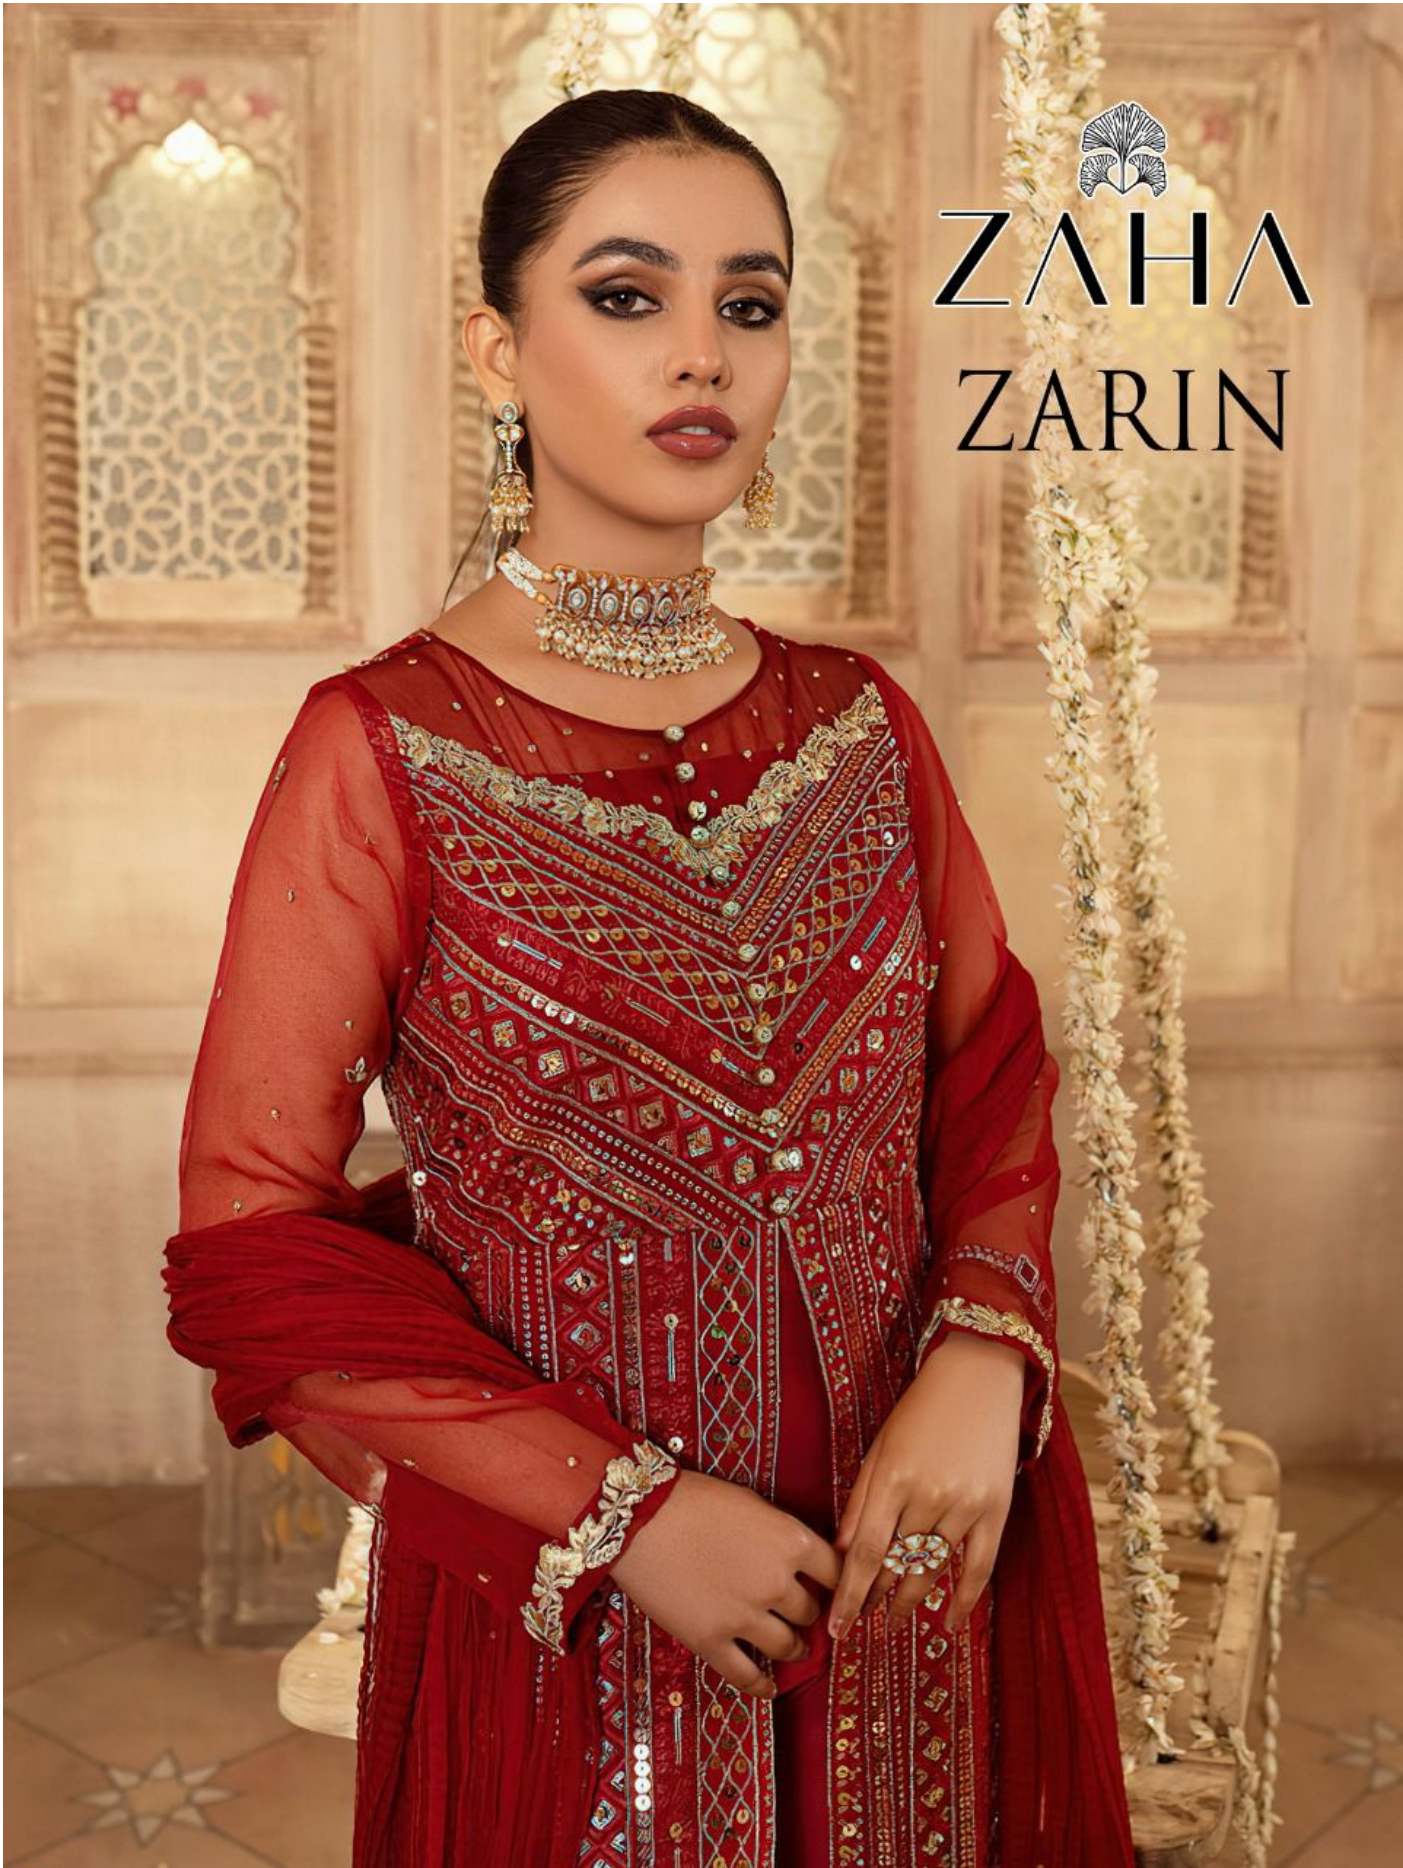

ZAHA
ZARIN

ZARIN

ZAHA

D.No.10041

TOP Fox Georgette with Embroidery

BOTTOM-INNER Dull Santoon

DUPATTA Butterfly Net with Embroidery

ZAHA
ZARIN

ARIN ZAHA D.No:1004u
BOTTOM INNER: Full Satin
L&P: JTA

ZARIN ZAHIA D No. 10042
TOP Full Sleeves with Embroidery
BOTTOM INNER Full Length
DUPETTA Sleeveless with Embroidery

ZAHA
ZARIN

ZARIN

ZAHA

D.No.10042

TOP Fox Georgette with Embroidery

BOTTOM-INNER Dull Santoon

DUPATTA Nazmin with Embroidery

ZARIN

ZAHA

D.No.10040

TOP Fox Georgette
with Embroidery

BOTTOM-INNER Dull Santoon

DUPATTA Nazmin
with Embroidery