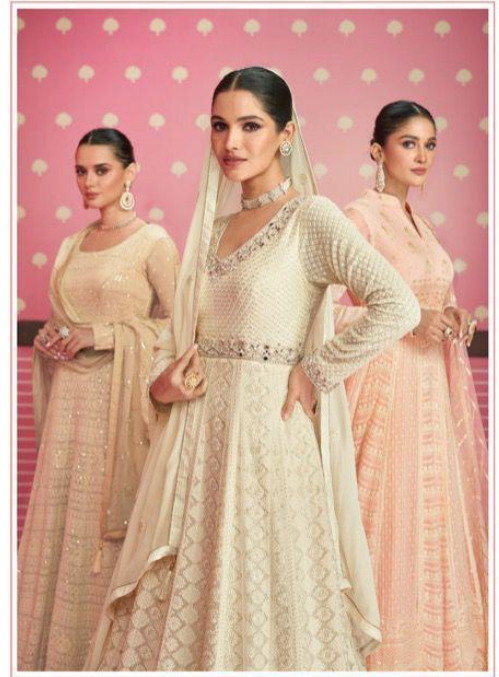

SAYURI[®]
Designer

Safeena

SAYURI[®]
Designer

Safeena

SAYURI[®]
—designer—

SAYURI[®]
—Designer—

◆ 5203 ◆

SAYURI®
—Designer—

TOP

REAL GEORGETTE
(FREE SIZE STITCHED)

BOTTOM

DULL SANTOON

DUPTTA

REAL GEROGETTE
(EMBROIDERED)

~ PRICE -2699 ~
GST 12% EXTRA

SAYURI[®]
Designer