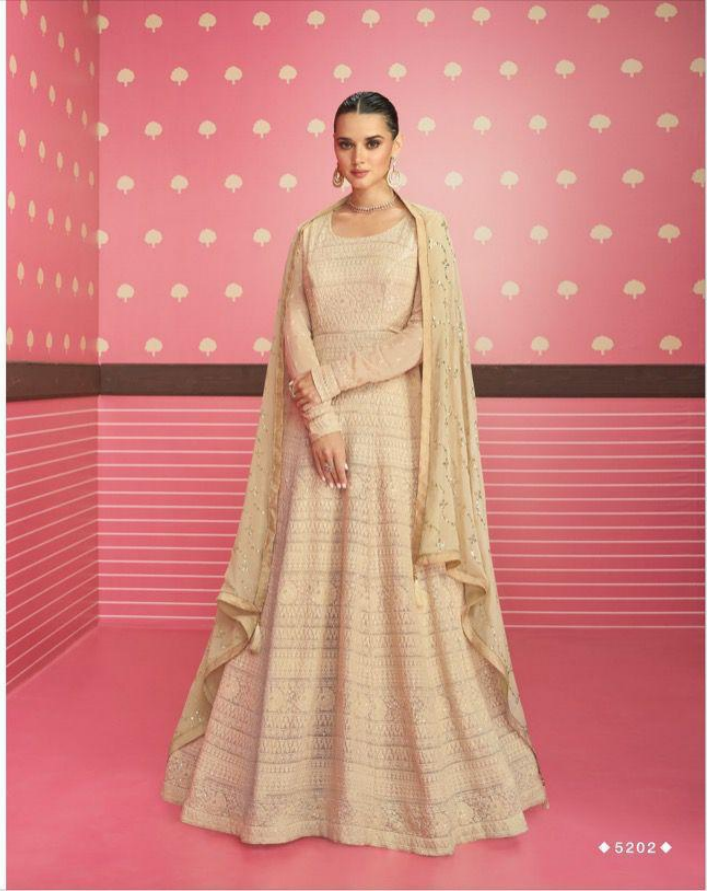

SAYURI®
Designer

◆ 5202 ◆