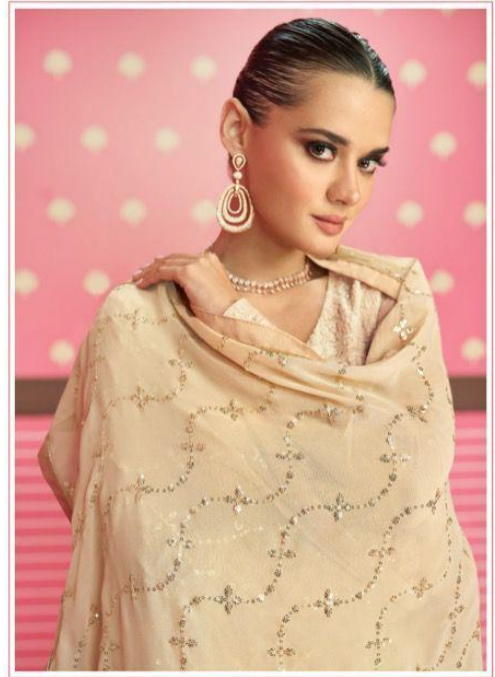

◆ 5201 ◆

5201

5202

5203

SAYURI[®]
Designer
Safeena

SAYURI[®]
—Designer—

◆ 5202 ◆

Safeena

TOP

REAL GEORGETTE
(FREE SIZE STITCHED)

BOTTOM

DULL SANTOON

DUPTTA

REAL GEROGETTE
(EMBROIDERED)

~ PRICE -2699 ~
GST 12% EXTRA

SAYURI[®]
Designer