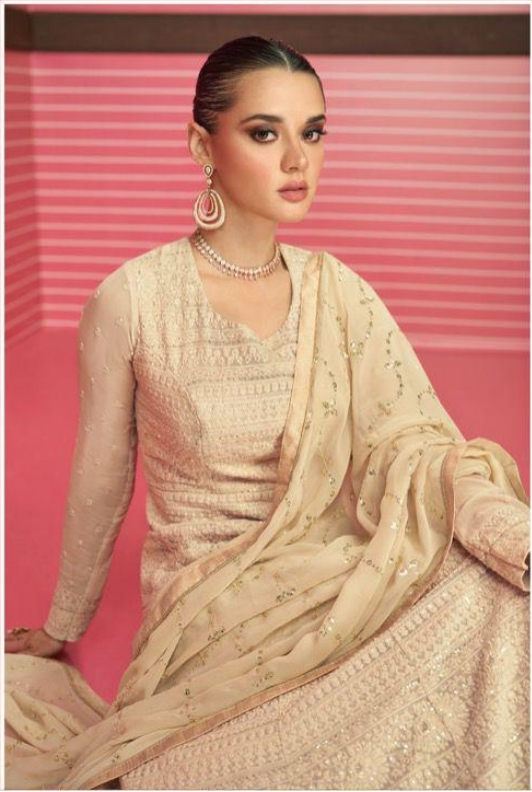

SAYURI®
Designer

◆ 5202 ◆