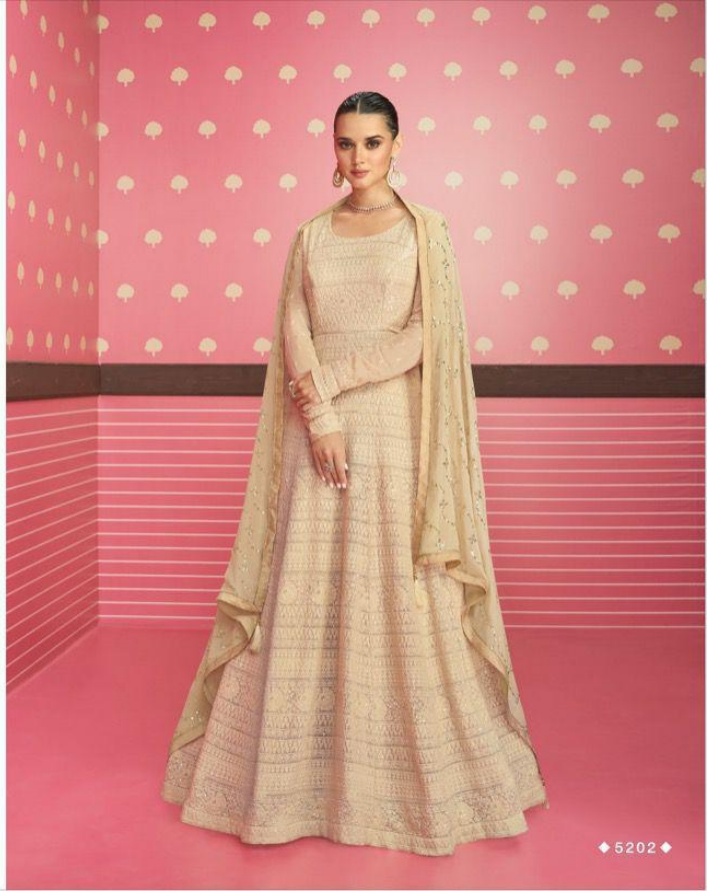

SAYURI®
Designer

◆ 5202 ◆