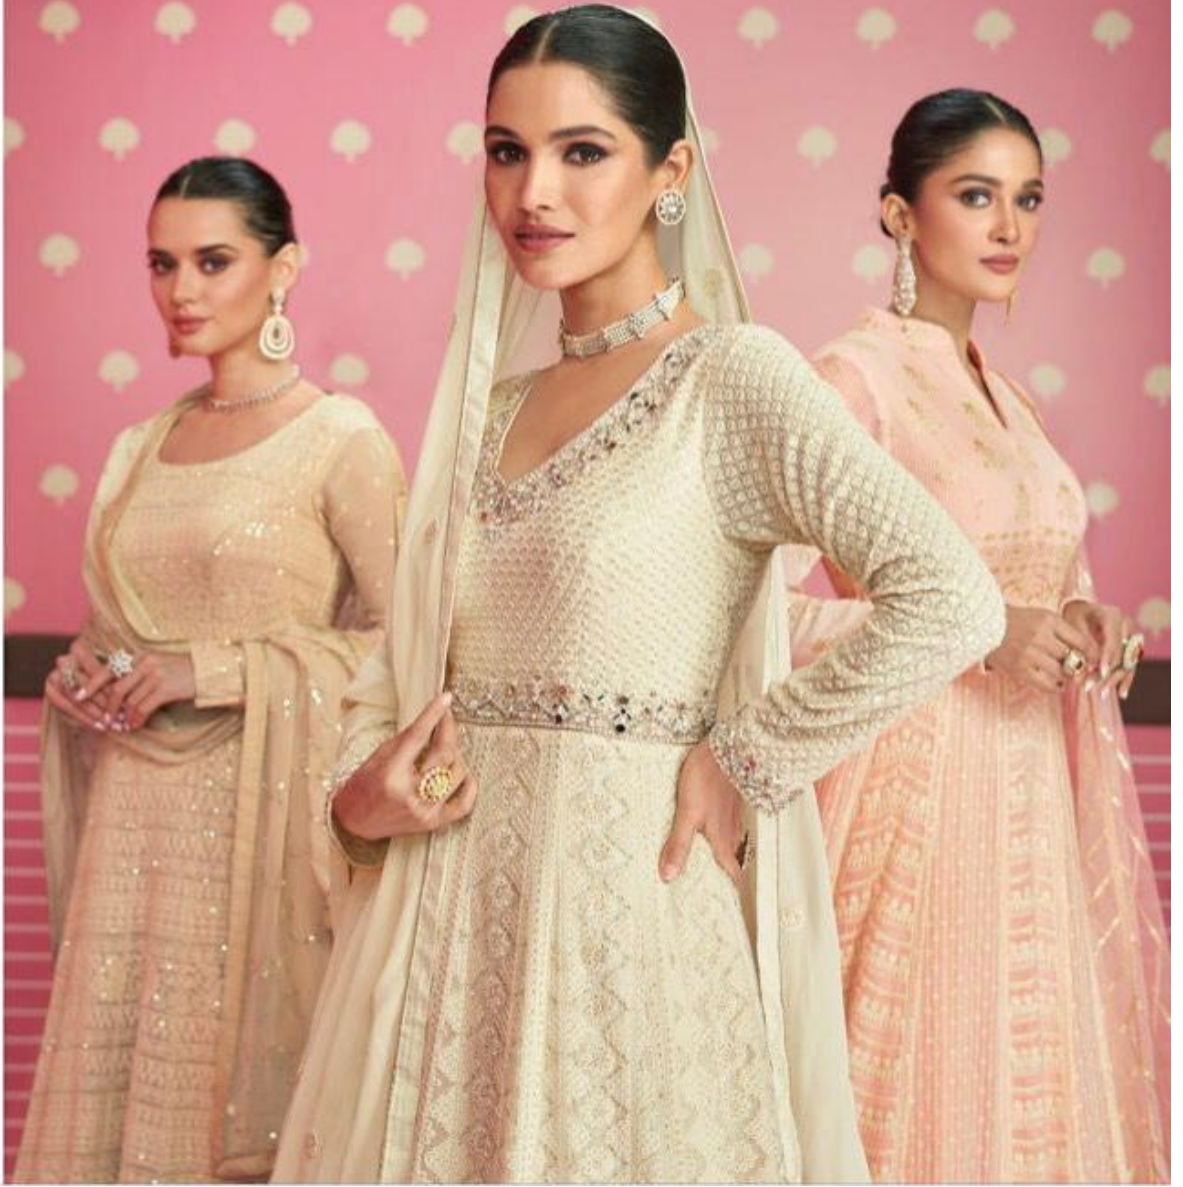

SAYURI®
Designer
Safeena