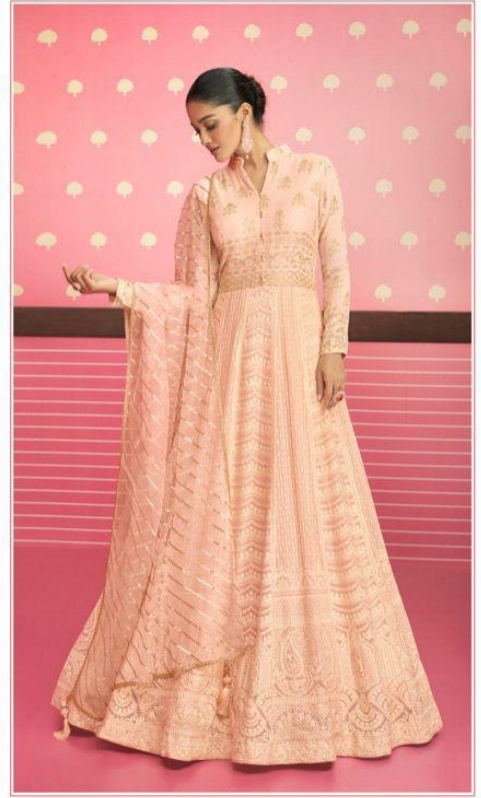

SAYURI[®]
Designer

Safeena

SAYURI[®]
Designer

Safeena

SAYURI[®]
—designer—

SAYURI[®]
—Designer—

◆ 5203 ◆

SAYURI®
Designer

◆ 5201 ◆

5201

5202

5203

SAYURI[®]
Designer
Safeena

SAYURI[®]
—Designer—

◆ 5202 ◆

Safeena

TOP

REAL GEORGETTE
(FREE SIZE STITCHED)

BOTTOM

DULL SANTOON

DUPTTA

REAL GEROGETTE
(EMBROIDERED)

~ PRICE -2699 ~
GST 12% EXTRA

SAYURI[®]
Designer