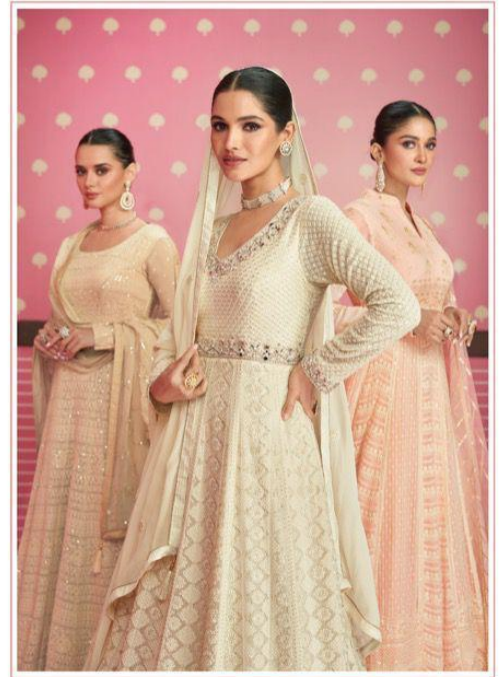

SAYURI[®]
Designer

Safeena

SAYURI[®]
Designer

Safeena

SAYURI[®]
—designer—

SAYURI[®]
—Designer—

◆ 5203 ◆

SAYURI®
Designer

TOP

REAL GEORGETTE
(FREE SIZE STITCHED)

BOTTOM

DULL SANTOON

DUPTTA

REAL GEROGETTE
(EMBROIDERED)

~ PRICE -2699 ~
GST 12% EXTRA

SAYURI[®]
Designer