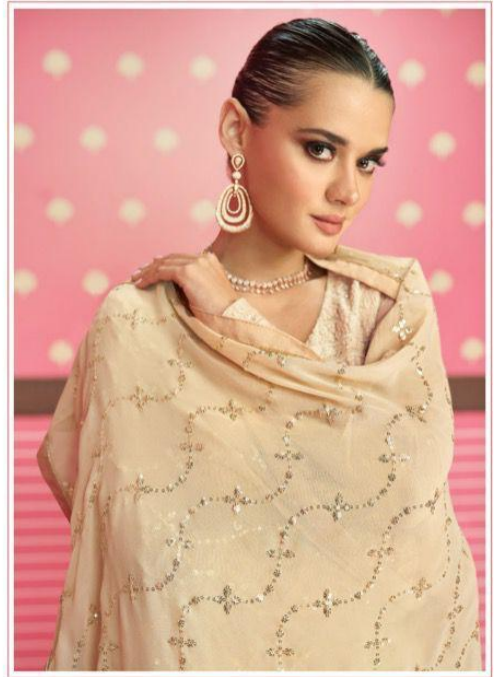

◆ 5201 ◆

5201

5202

5203

SAYURI[®]
Designer
Safeena

SAYURI[®]
—Designer—

◆ 5202 ◆

Safeena

TOP

REAL GEORGETTE
(FREE SIZE STITCHED)

BOTTOM

DULL SANTOON

DUPTTA

REAL GEROGETTE
(EMBROIDERED)

~ PRICE -2699 ~
GST 12% EXTRA

SAYURI[®]
Designer