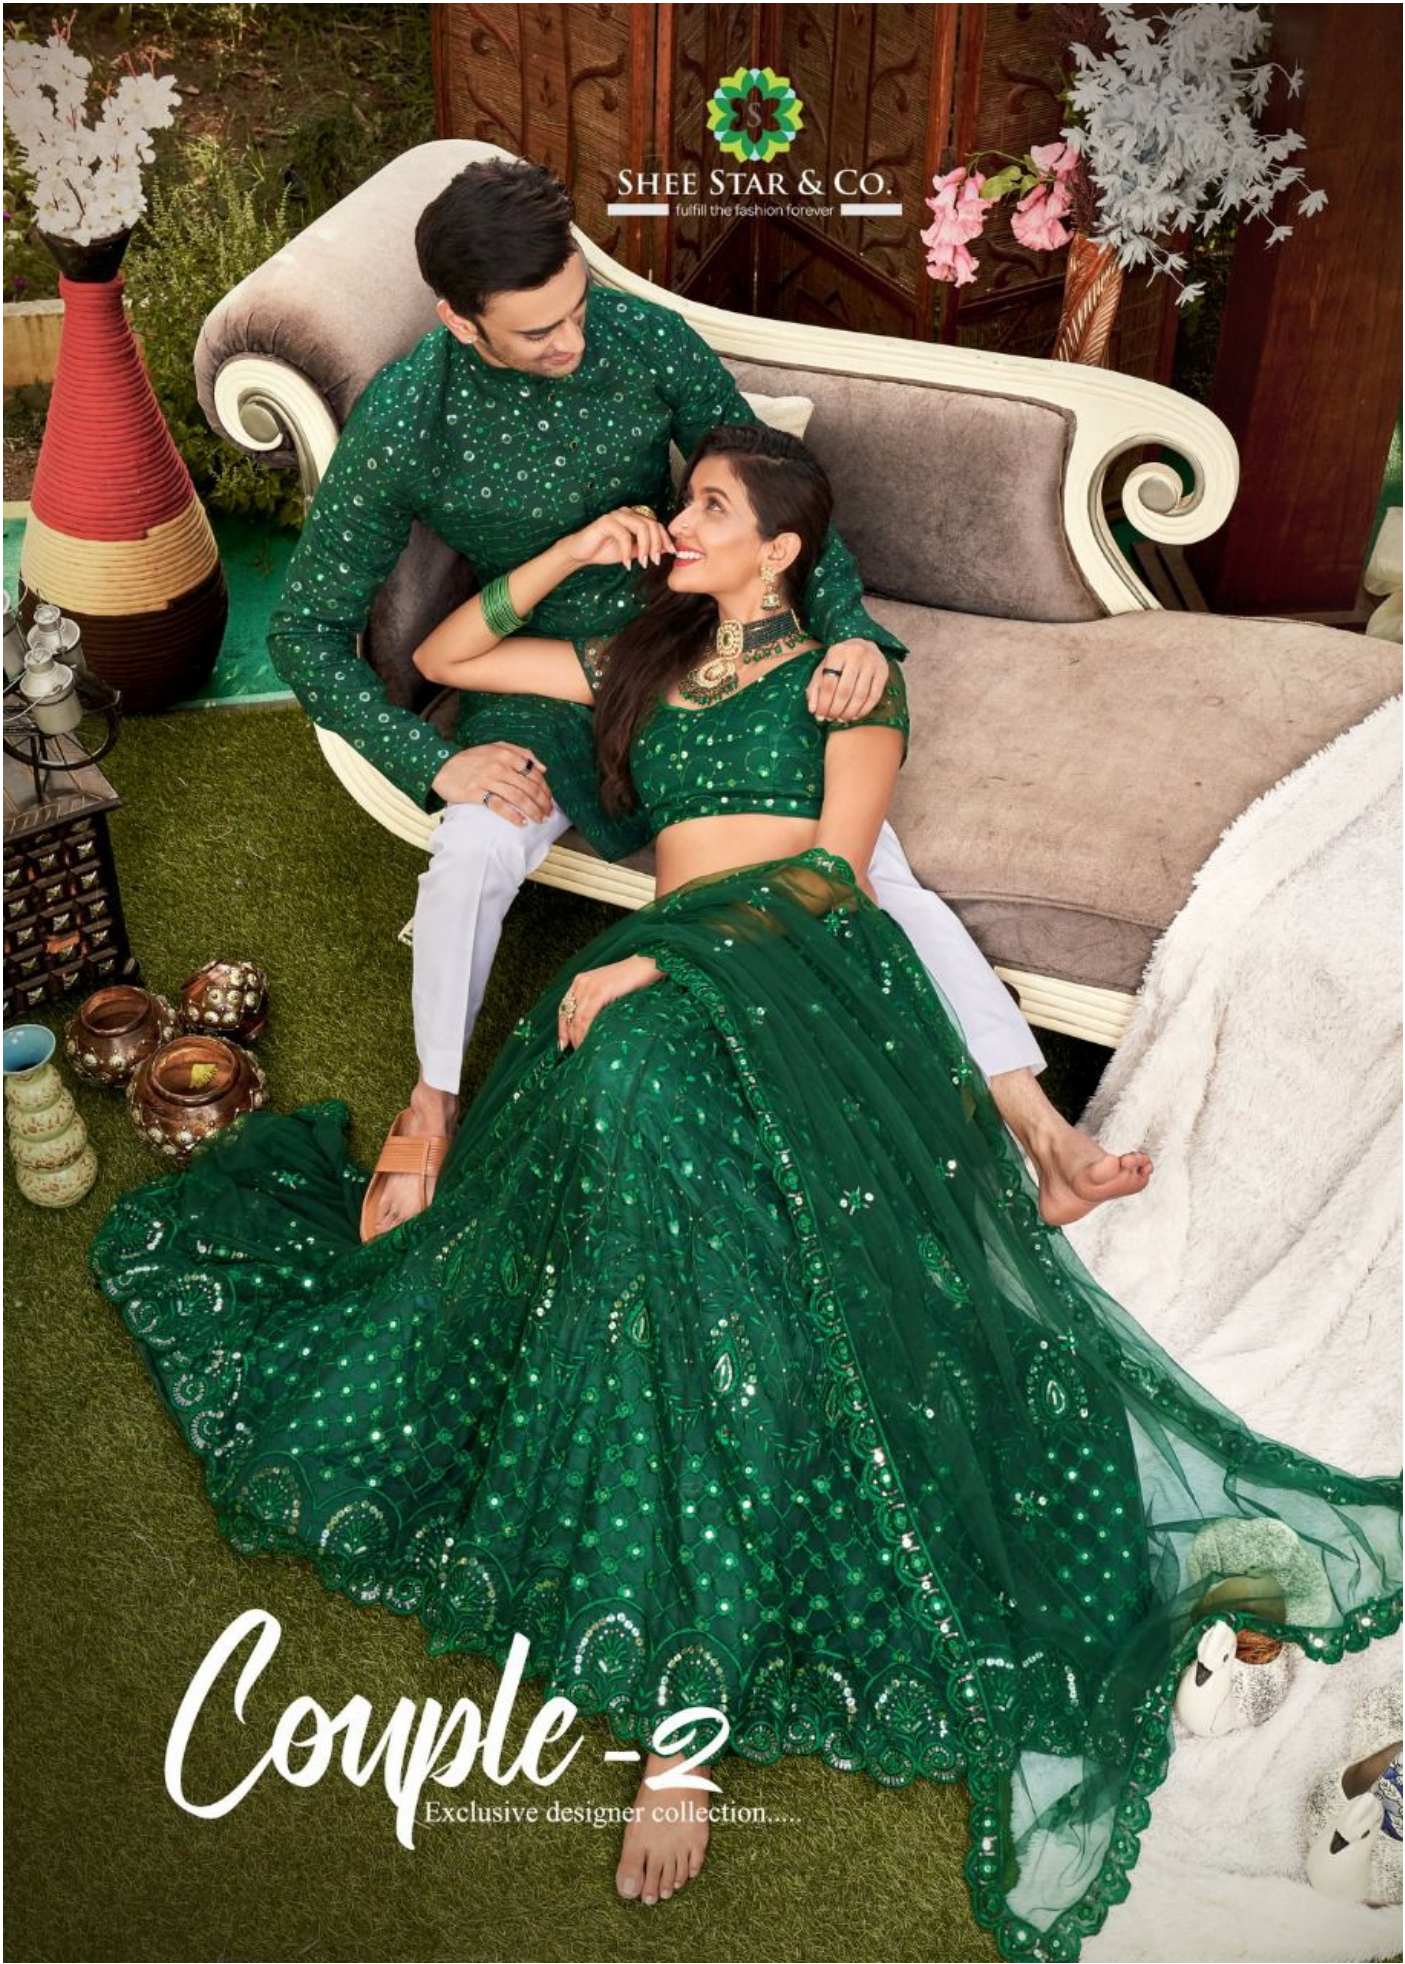

SHEE STAR & CO.
fulfill the fashion forever

Couple - 2
Exclusive designer collection....