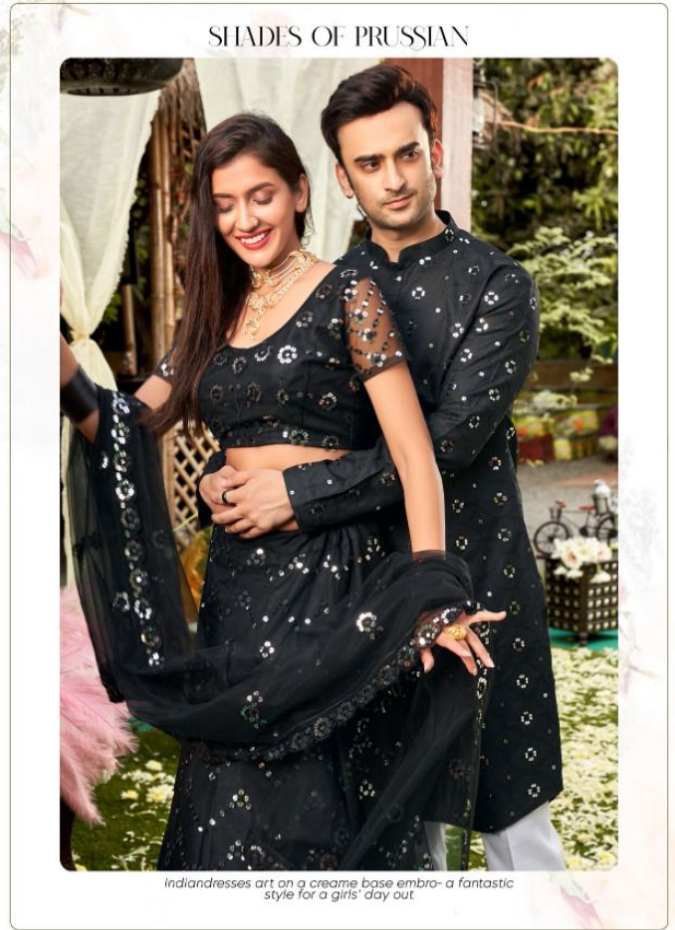

GS1188

SHEE STAR & CO.  
fulfill the fashion forever

*Couple - 2*  
Exclusive designer collection....

**SHEE STAR & Co. - COUPLE-2**

SKU/CODE	COLOR	BLOUSE FABRIC	LEHANGA FABRIC	DUPATTA FABRIC	MENS KURTA FABRIC	PRICE
GS1182	GREEN	SOFT NET	SOFT NET	SOFT NET	COTTON (3 MTR CUT)	3000+12%GST
GS1188	GRAY	SOFT NET	SOFT NET	SOFT NET	COTTON (3 MTR CUT)	3000+12%GST
GS1189	BLUE	SOFT NET	SOFT NET	SOFT NET	COTTON (3 MTR CUT)	3000+12%GST
GS1187	YELLOW	SOFT NET	SOFT NET	SOFT NET	COTTON (3 MTR CUT)	3000+12%GST
GS1190	BLACK	SOFT NET	SOFT NET	SOFT NET	COTTON (3 MTR CUT)	3000+12%GST

Model No. GS1190

SHADES OF PRUSSIAN

indiandresses art on a cream base embro- a fantastic style for a girls' day out

SHEE STAR & CO.  
LIFE IS A CELEBRATION

Your  
RESILIENCE  
INSPIRING

Embrace womanly attire that take inspiration from the heritage of the tradition adding its way to a season invited with imagination fabulous designs to look beautiful.