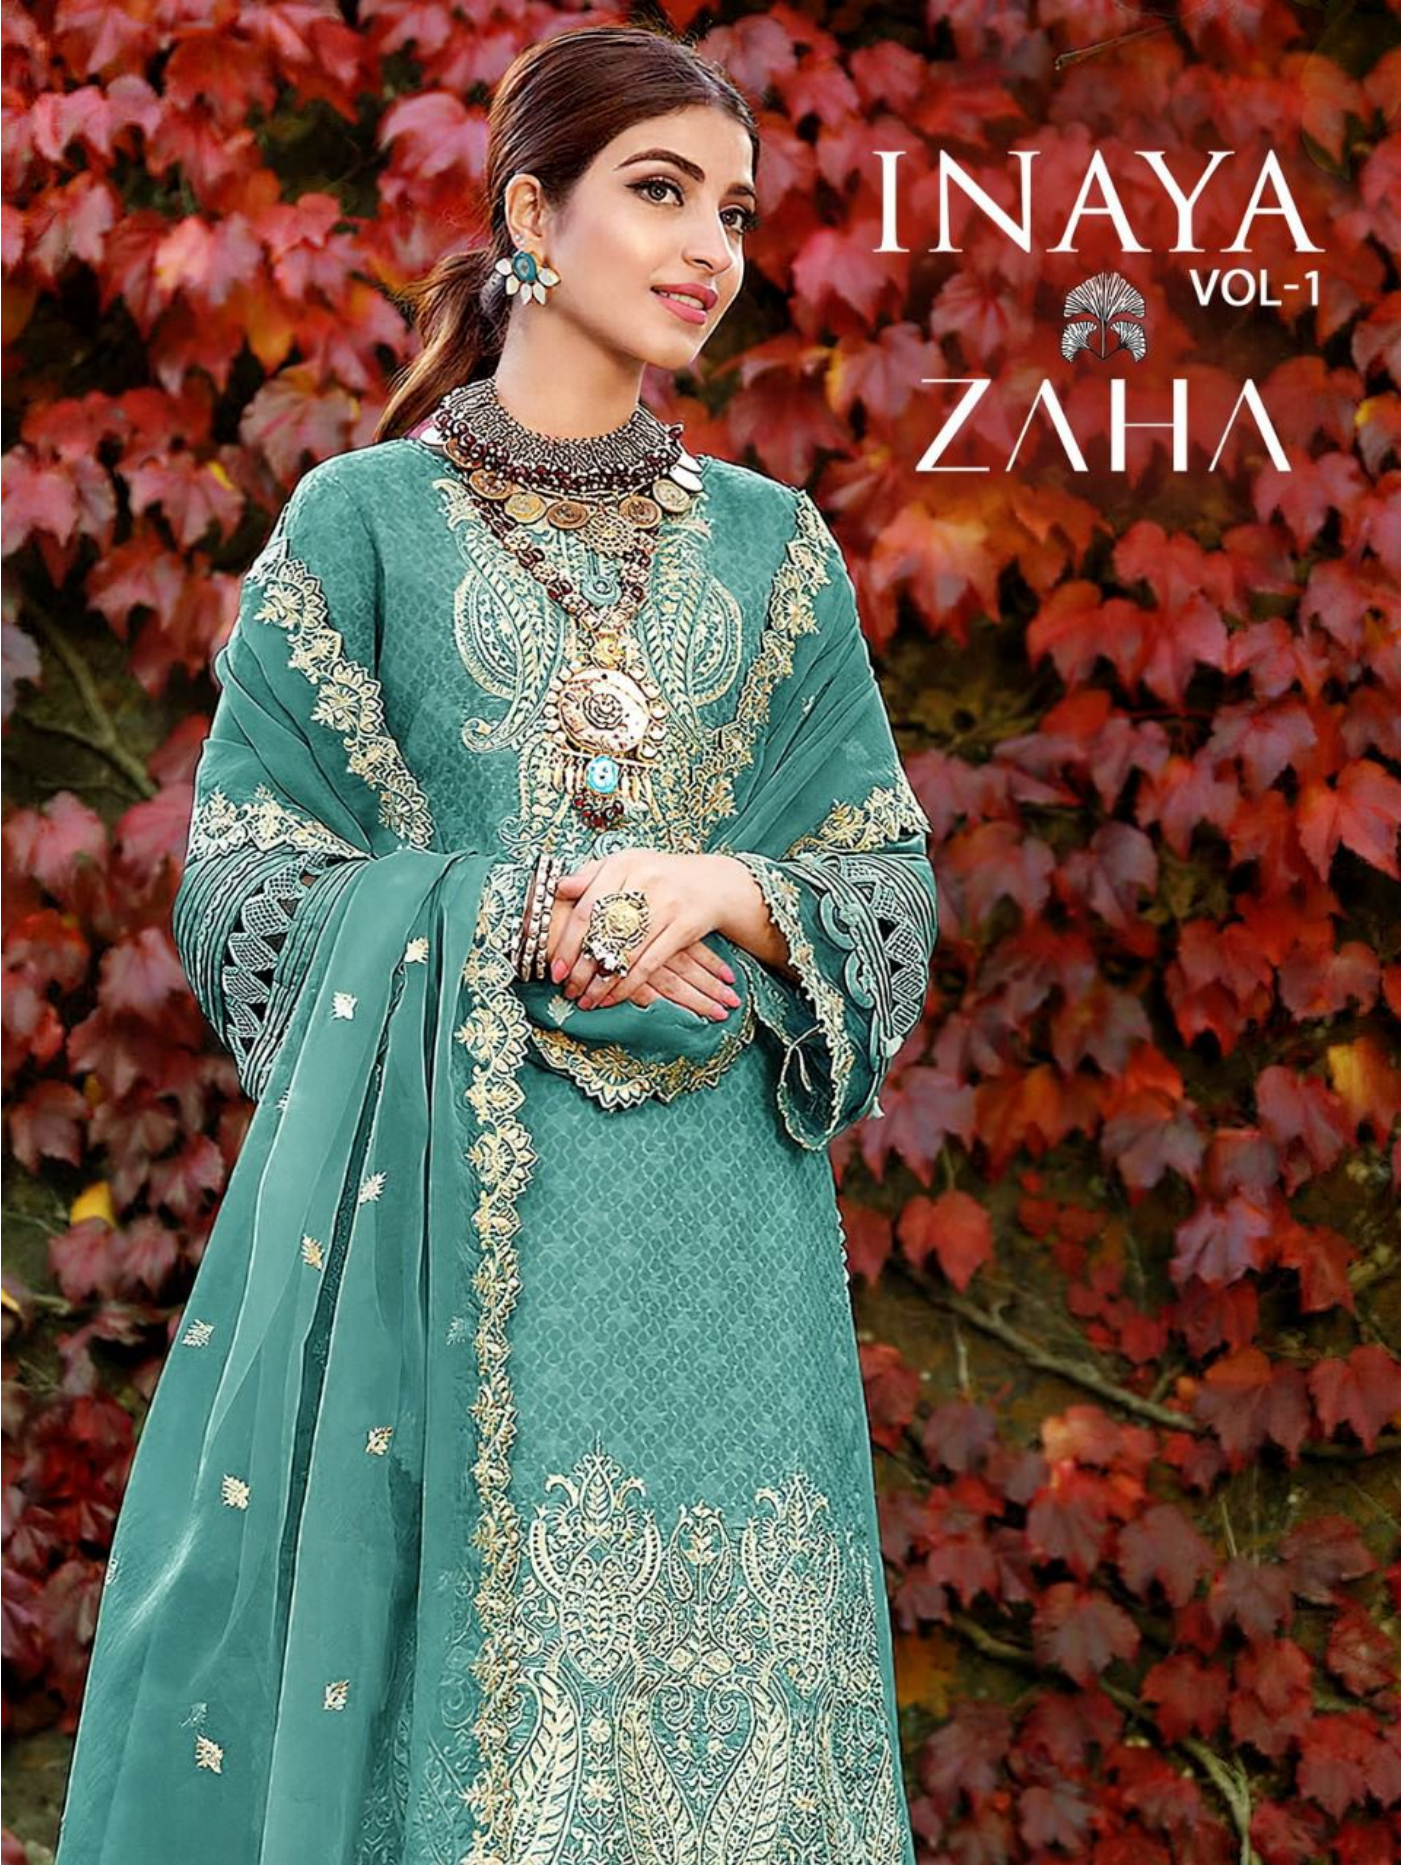

INAYA

VOL-1

ZAHA