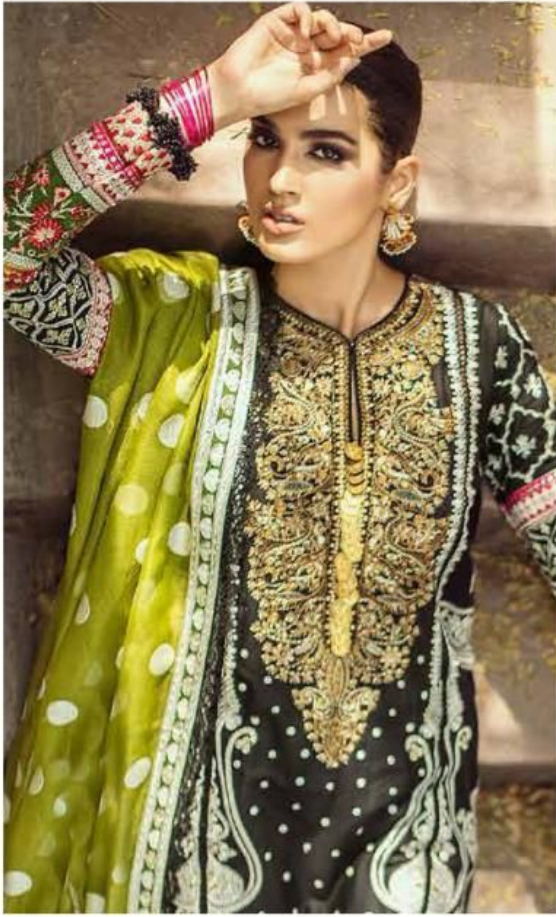

ASIM JOFATM

D.NO.
56005

TOP

Cotton Digital Print
With Heavy Neck Patch
Embroidery Work

BOTTOM

Lawn Cotton

DUPATTA

Net Embroidery Work

ASIM JOFA™

D.NO.
56005

TOP

Cotton Digital Print
With Heavy Neck Patch
Embroidery Work

BOTTOM

Lawn Cotton

DUPATTA

Net Embroidery Work