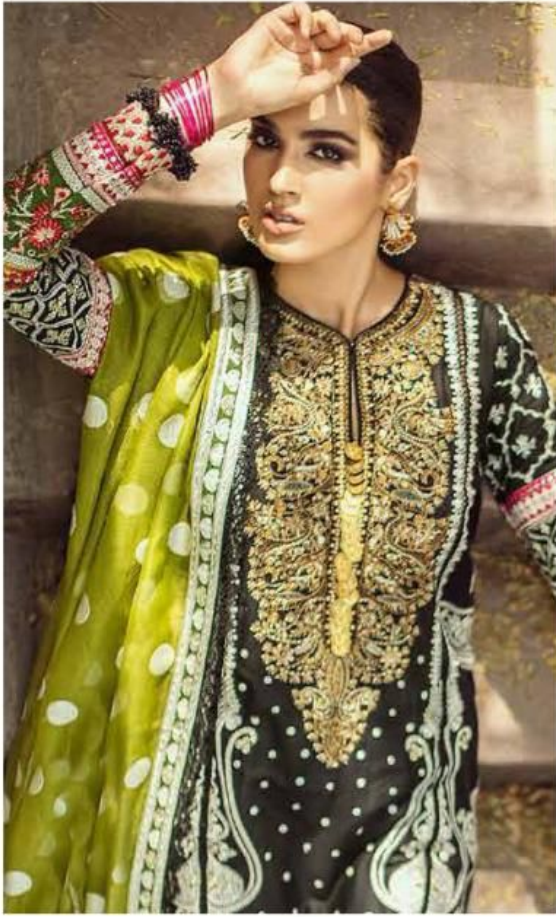

ASIM JOFATM

D.NO.
56005

TOP

Cotton Digital Print
With Heavy Neck Patch
Embroidery Work

BOTTOM

Lawn Cotton

DUPATTA

Net Embroidery Work