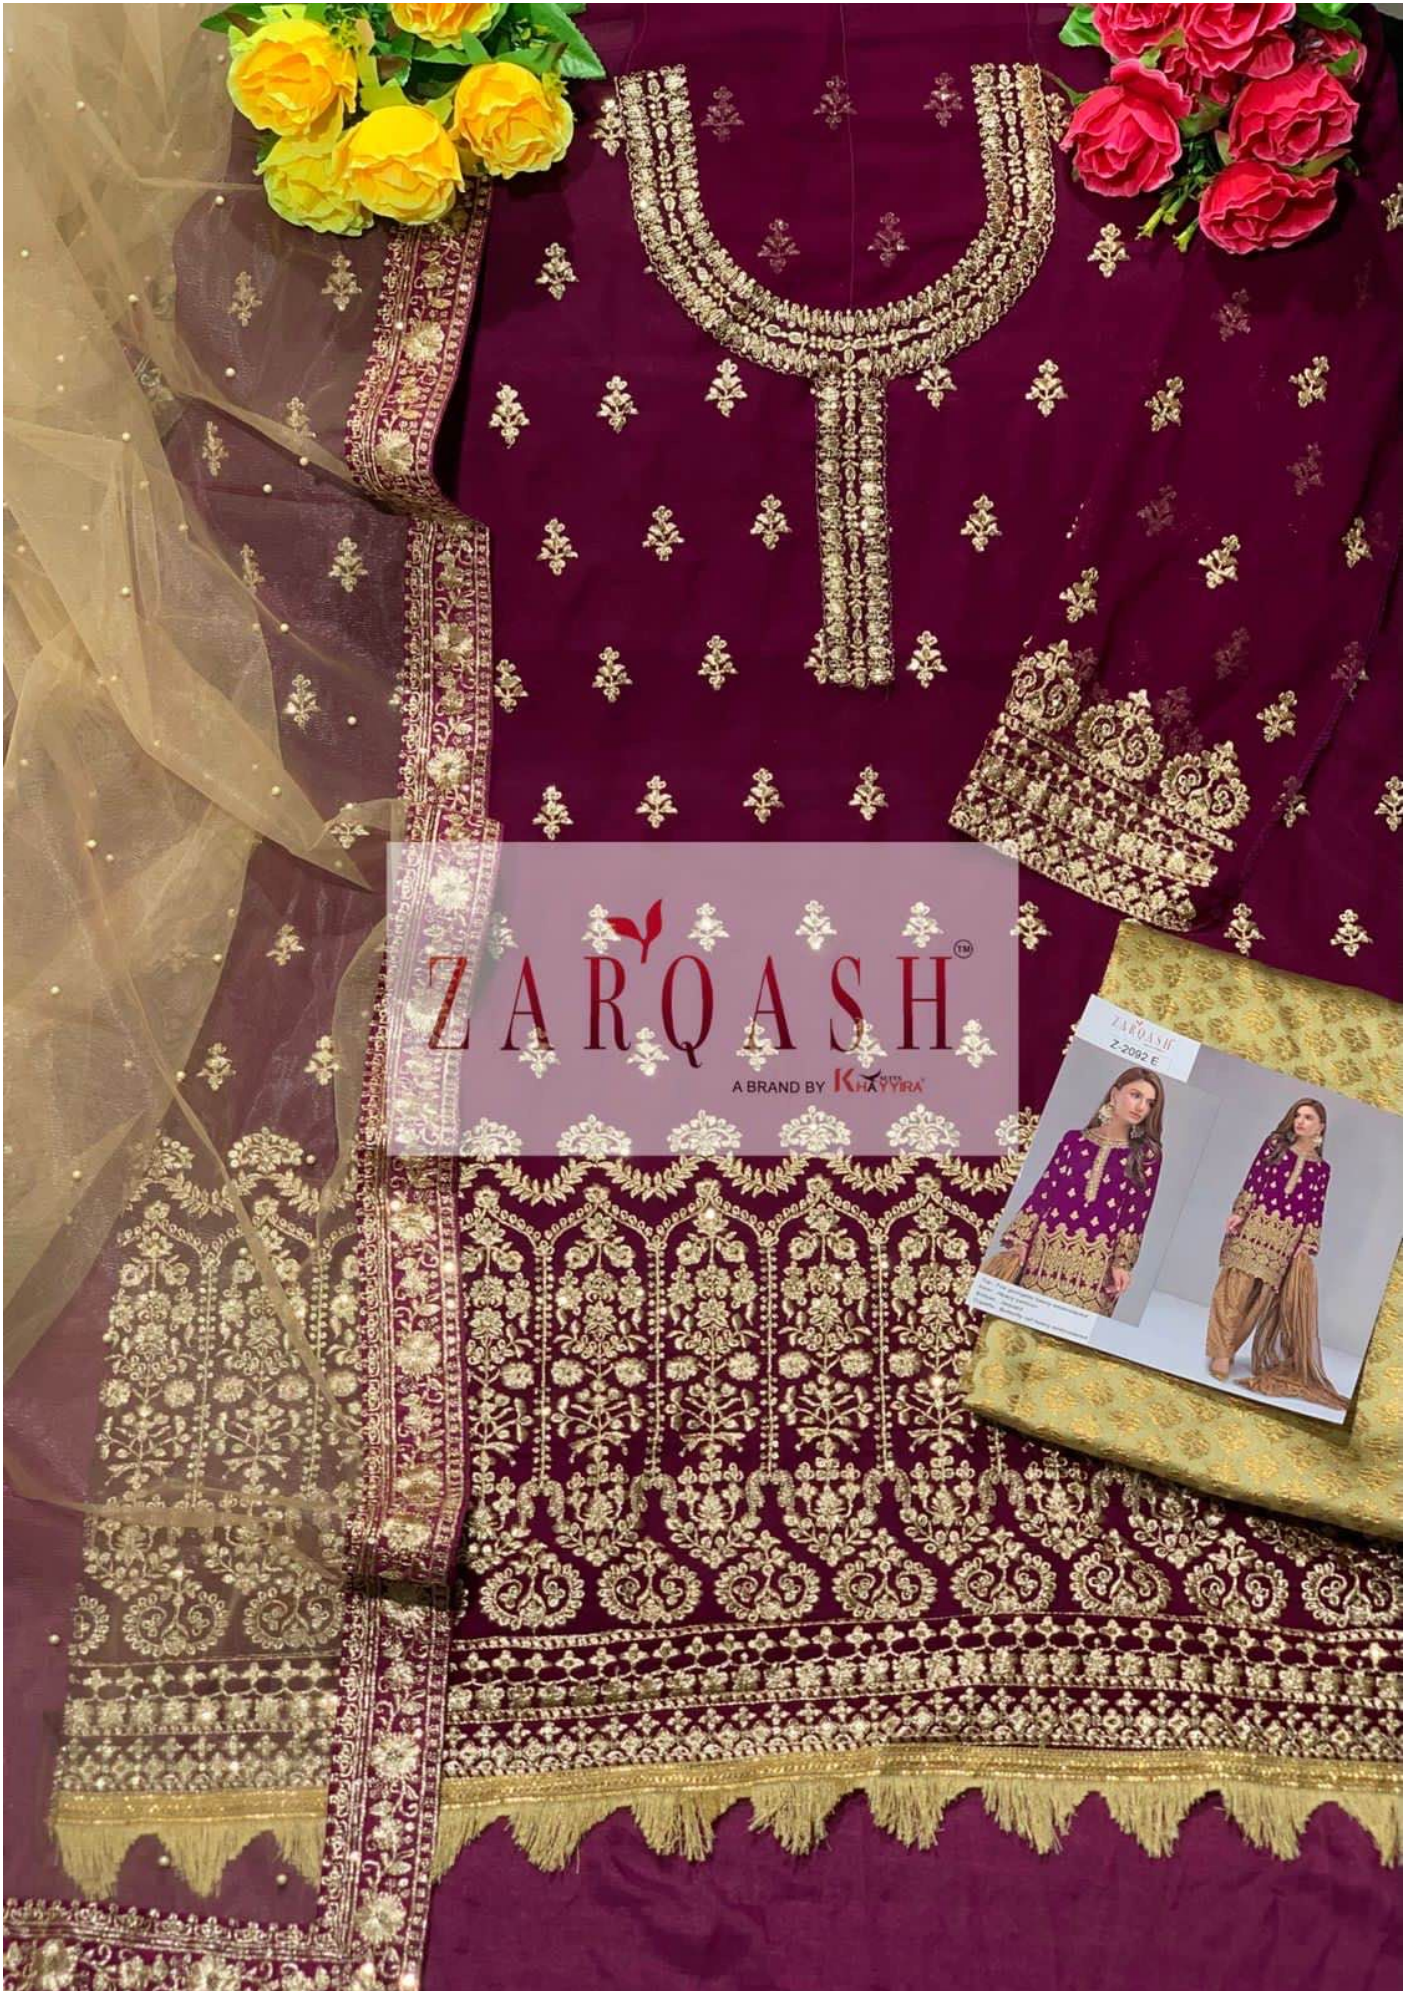

ZARQASH^{TM}

A BRAND BY KHAJURA