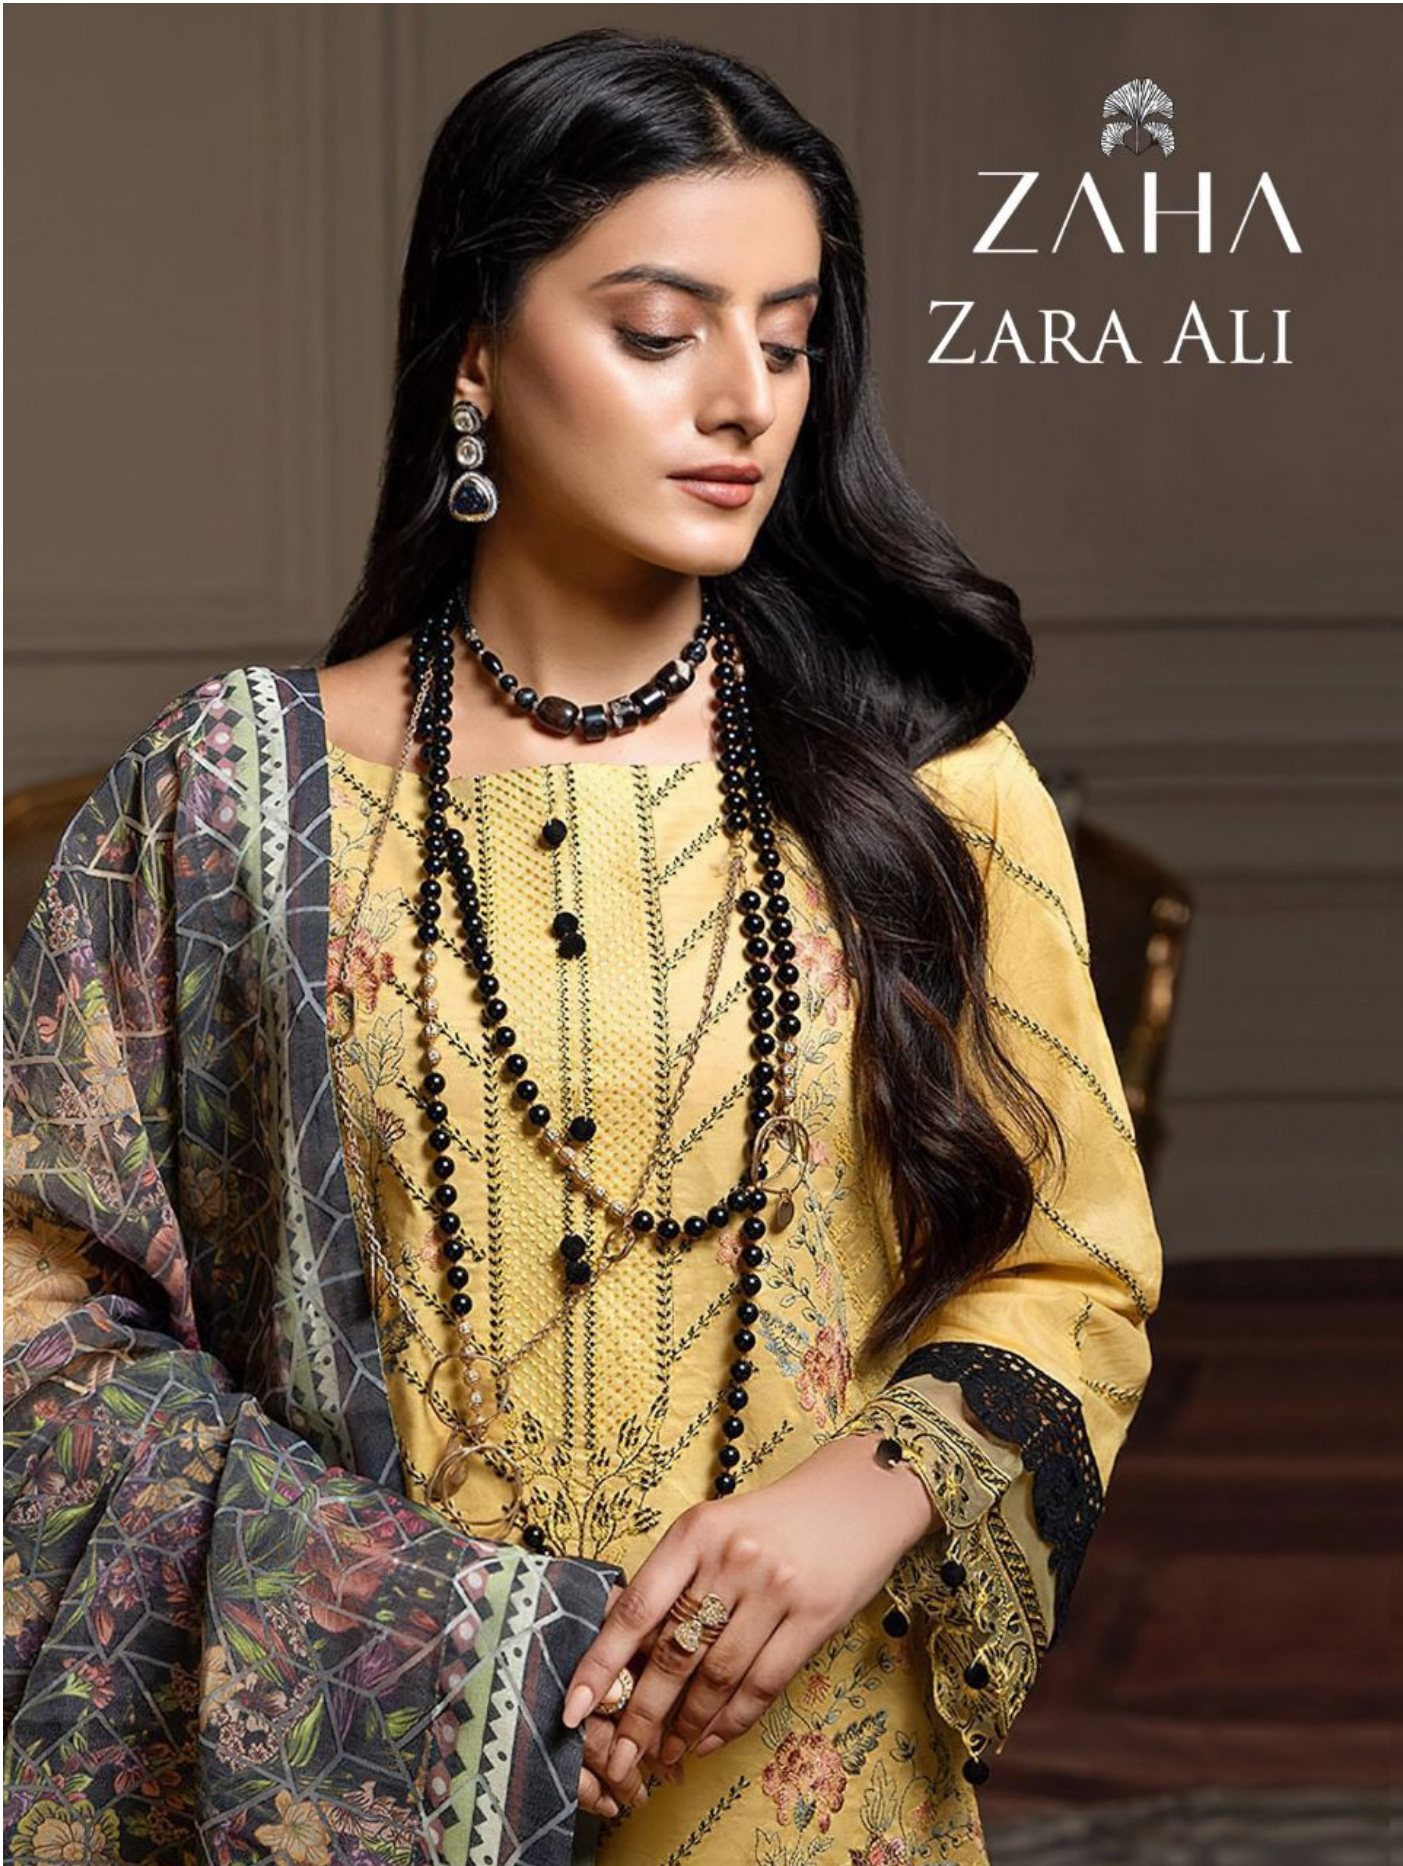

ZAHA
ZARA ALI

ZAHA
ZARA ALI

ZAHA

ZARA ALI

TOP Combric Cotton with
Heavy Embroidery Work

BOTTOM-INNER Semi Lawn

DUPATTA Silver Siffone
Printed

D.NO.10066

D.NO.10067

D.NO.10068

ZARA ALI

ZAHA

D.No.10068

TOP Combric Cotton with Heavy Embroidery Work

BOTTOM-INNER Semi Lawn

DUPATTA

Silver Siffone Printed

ZARA ALI

ZAHA

D.No.10067

TOP Combric Cotton with Heavy Embroidery Work

BOTTOM-INNER Semi Lawn

DUPATTA Silver Siffone Printed

ZARA ALI

ZAHA

D.No.10066

TOP Combric Cotton with Heavy Embroidery Work

BOTTOM-INNER Semi Lawn

DUPATTA Silver Siffone Printed