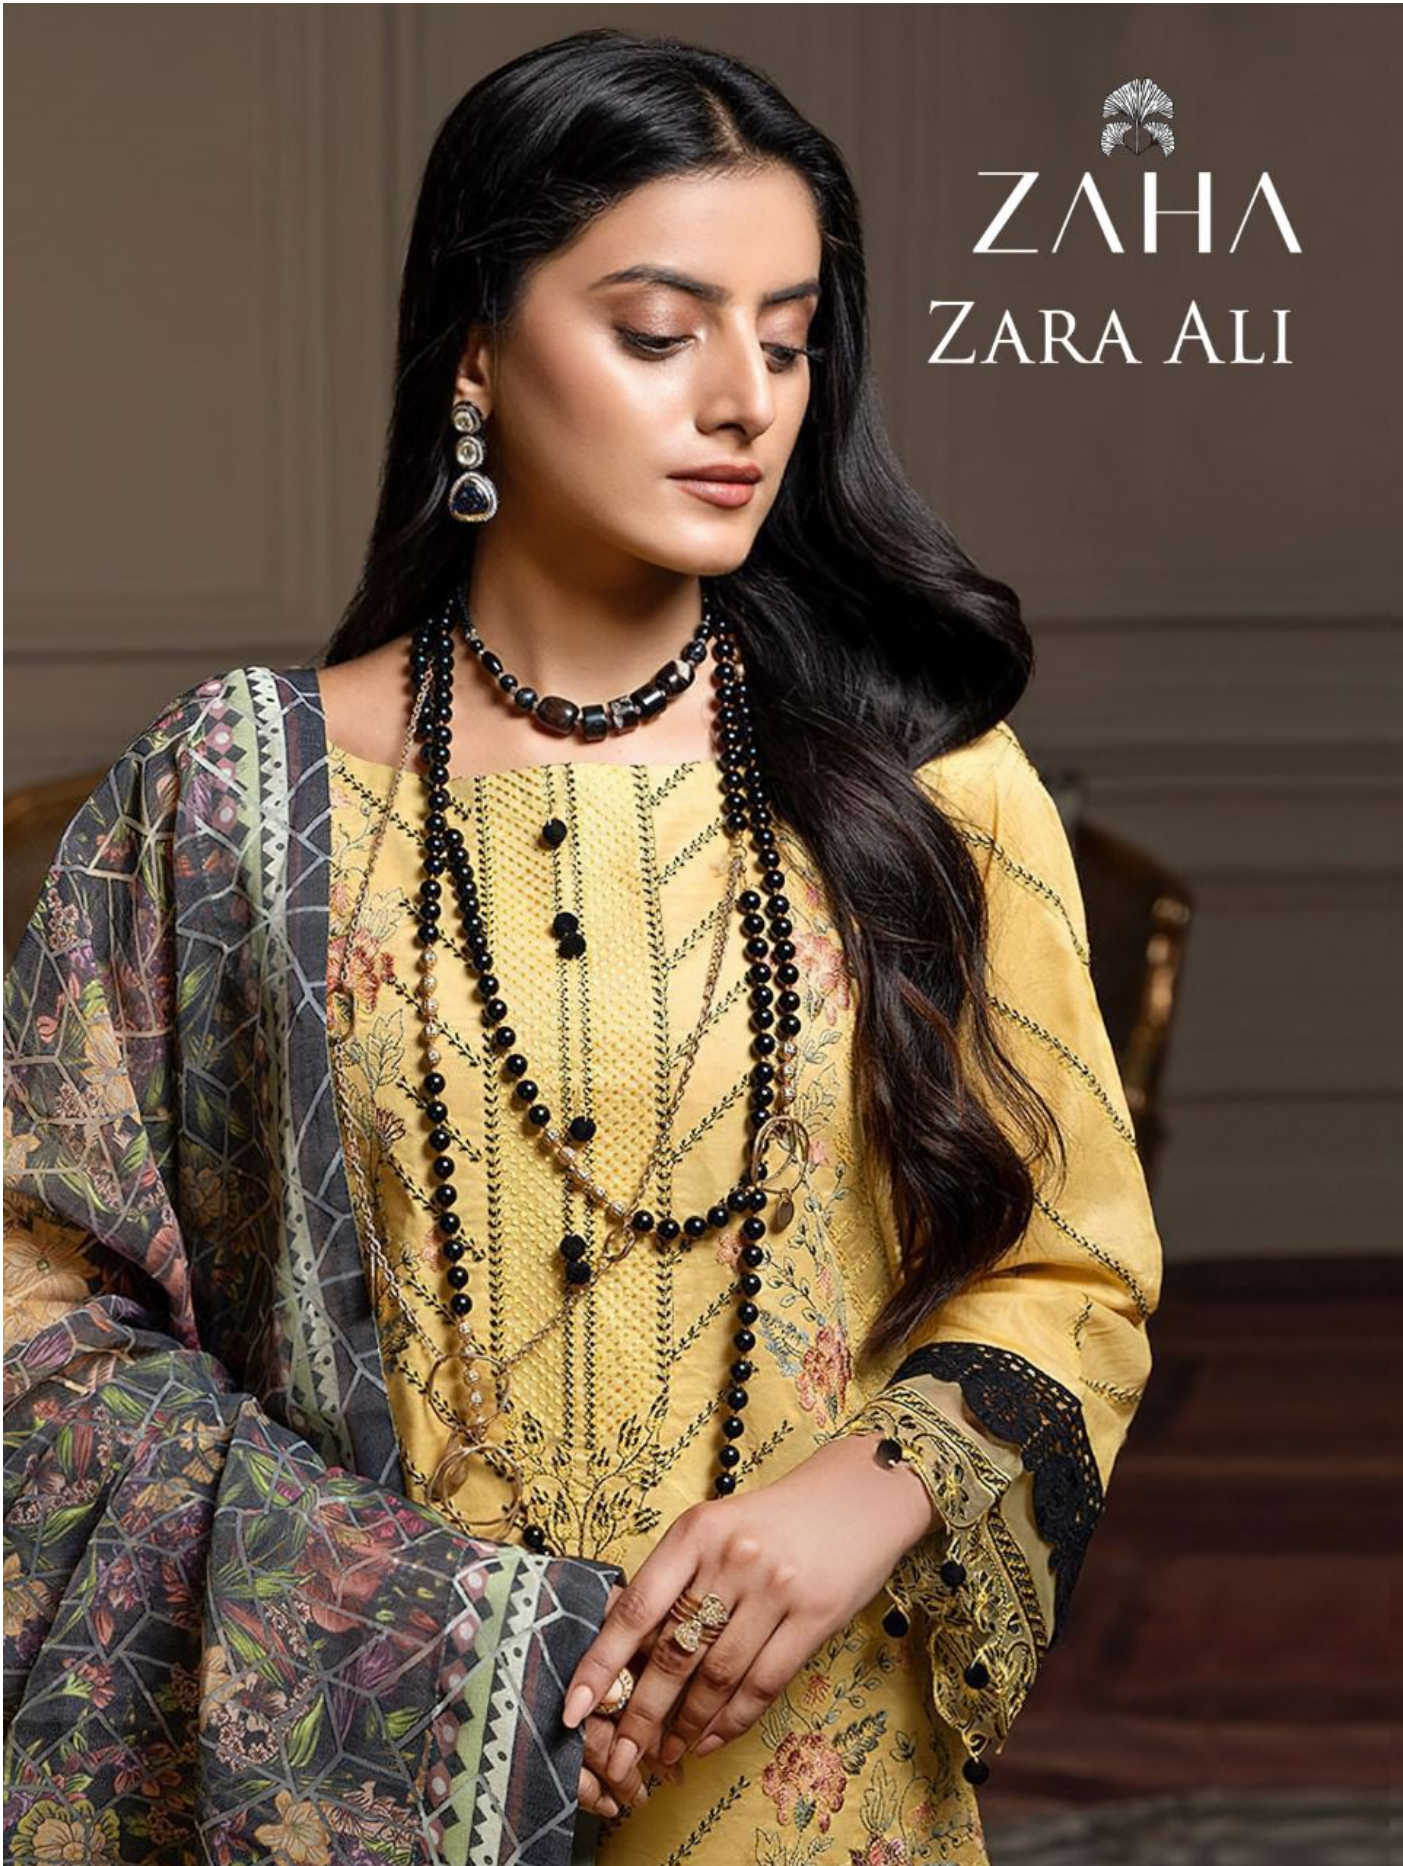

ZAHA
ZARA ALI

ZAHA
ZARA ALI

ZAHA

ZARA ALI

TOP Combric Cotton with
Heavy Embroidery Work

BOTTOM-INNER Semi Lawn

DUPATTA Silver Siffone
Printed

D.NO.10066

D.NO.10067

D.NO.10068

ZARA ALI

ZAHA

D.No.10068

TOP Combric Cotton with Heavy Embroidery Work

BOTTOM-INNER Semi Lawn

DUPATTA

Silver Siffone Printed

ZARA ALI

ZAHA

D.No.10067

TOP Combric Cotton with Heavy Embroidery Work

BOTTOM-INNER Semi Lawn

DUPATTA

Silver Siffone Printed

ZARA ALI

ZAHA

D.No.10066

TOP Combric Cotton with Heavy Embroidery Work

BOTTOM-INNER Semi Lawn

DUPATTA Silver Siffone Printed