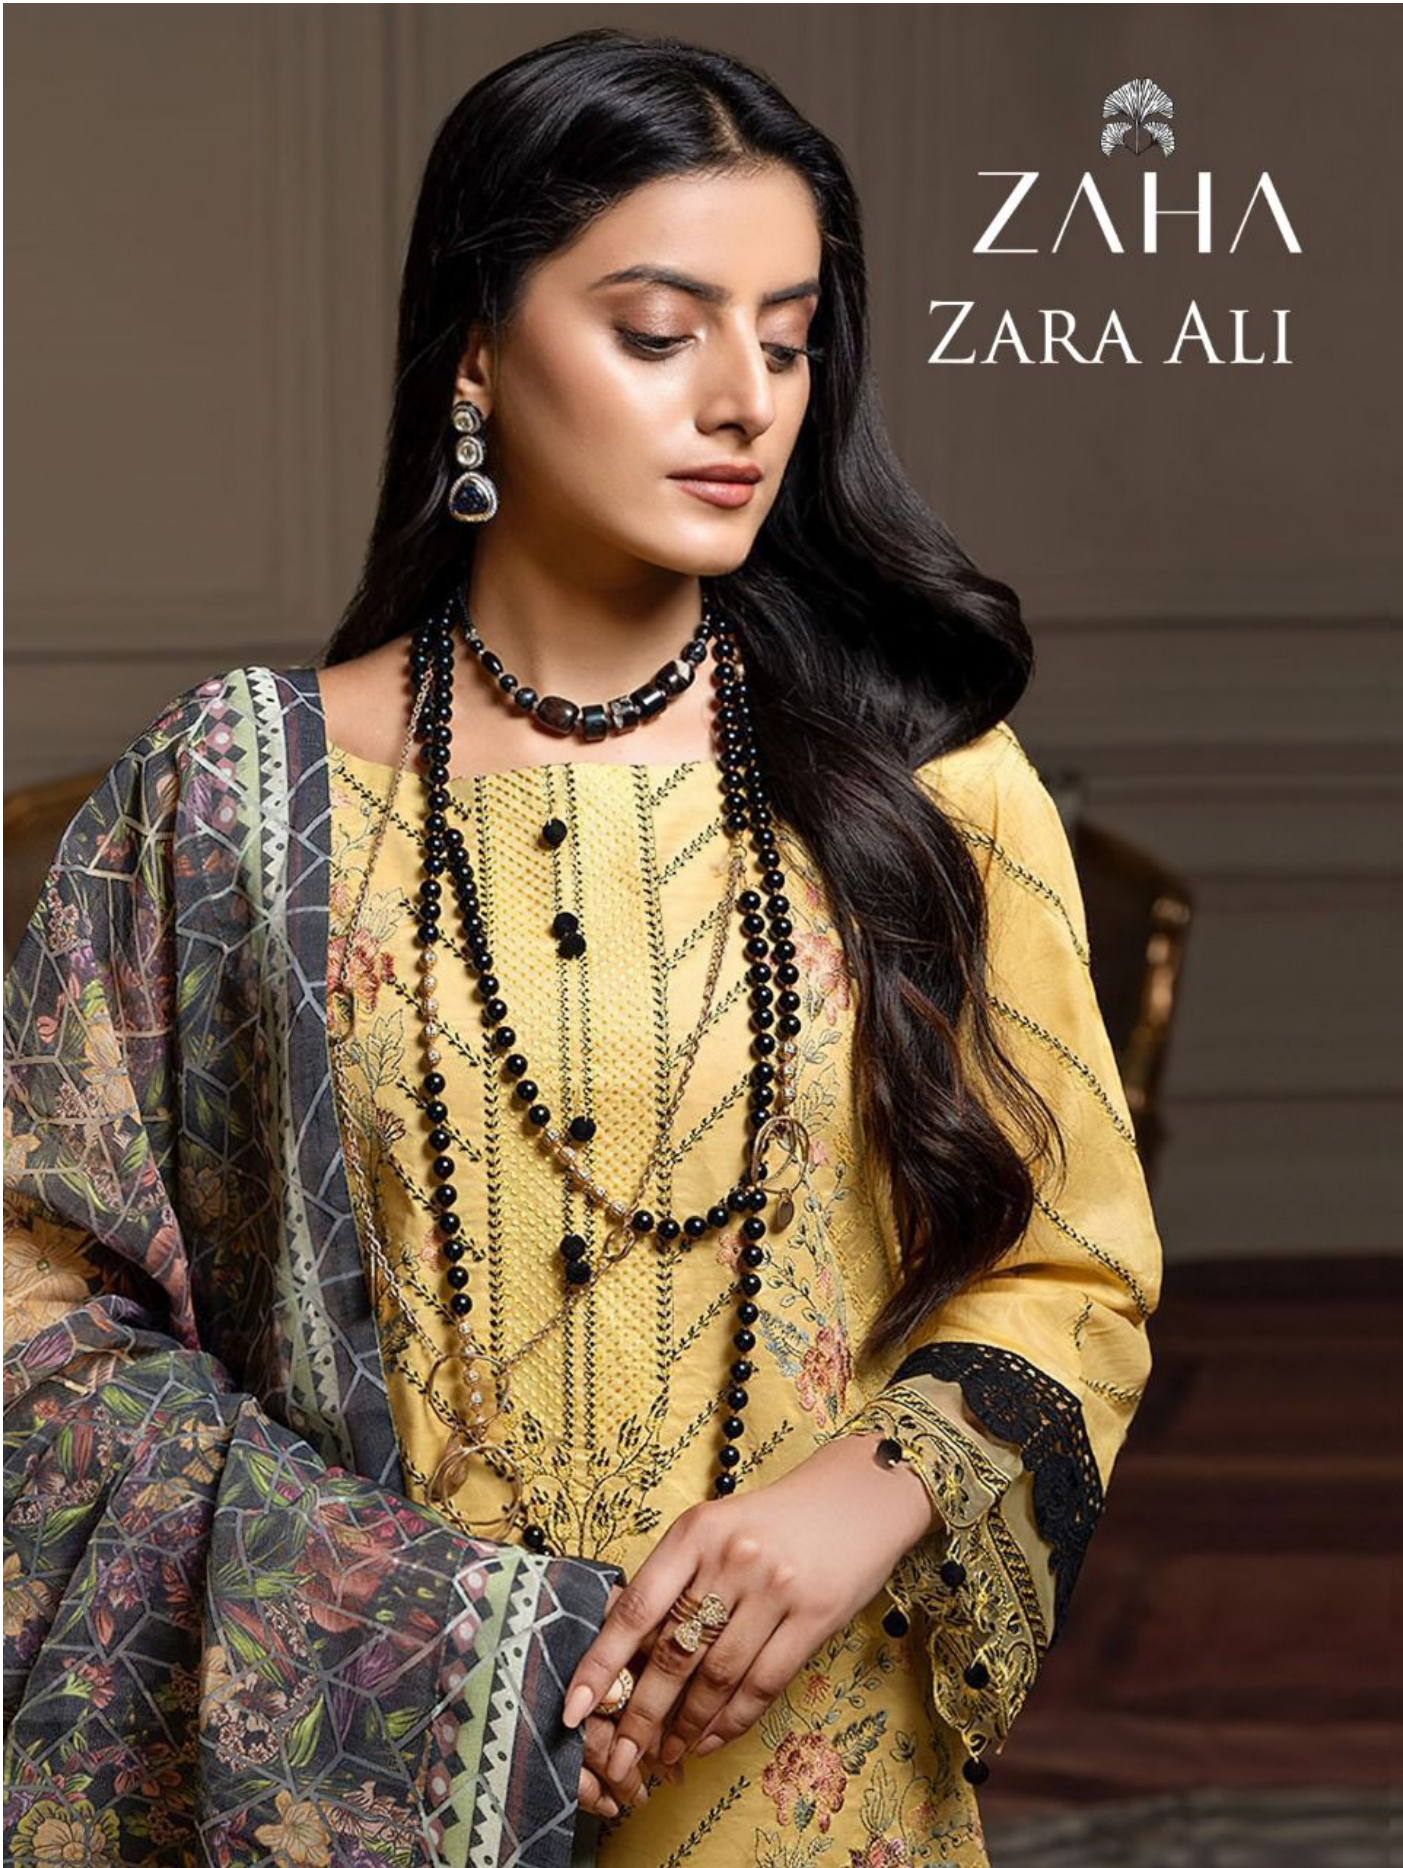

ZAHA
ZARA ALI

ZAHA
ZARA ALI

ZAHA

ZARA ALI

TOP Combric Cotton with
Heavy Embroidery Work

BOTTOM-INNER Semi Lawn

DUPATTA Silver Siffone
Printed

D.NO.10066

D.NO.10067

D.NO.10068

ZARA ALI

ZAHA

D.No.10068

TOP Combric Cotton with Heavy Embroidery Work

BOTTOM-INNER Semi Lawn

DUPATTA

Silver Siffone Printed

ZARA ALI

ZAHA

D.No.10067

TOP Combric Cotton with Heavy Embroidery Work

BOTTOM-INNER Semi Lawn

DUPATTA

Silver Siffone Printed

ZARA ALI

ZAHA

D.No.10066

TOP Combric Cotton with Heavy Embroidery Work

BOTTOM-INNER Semi Lawn

DUPATTA Silver Siffone Printed