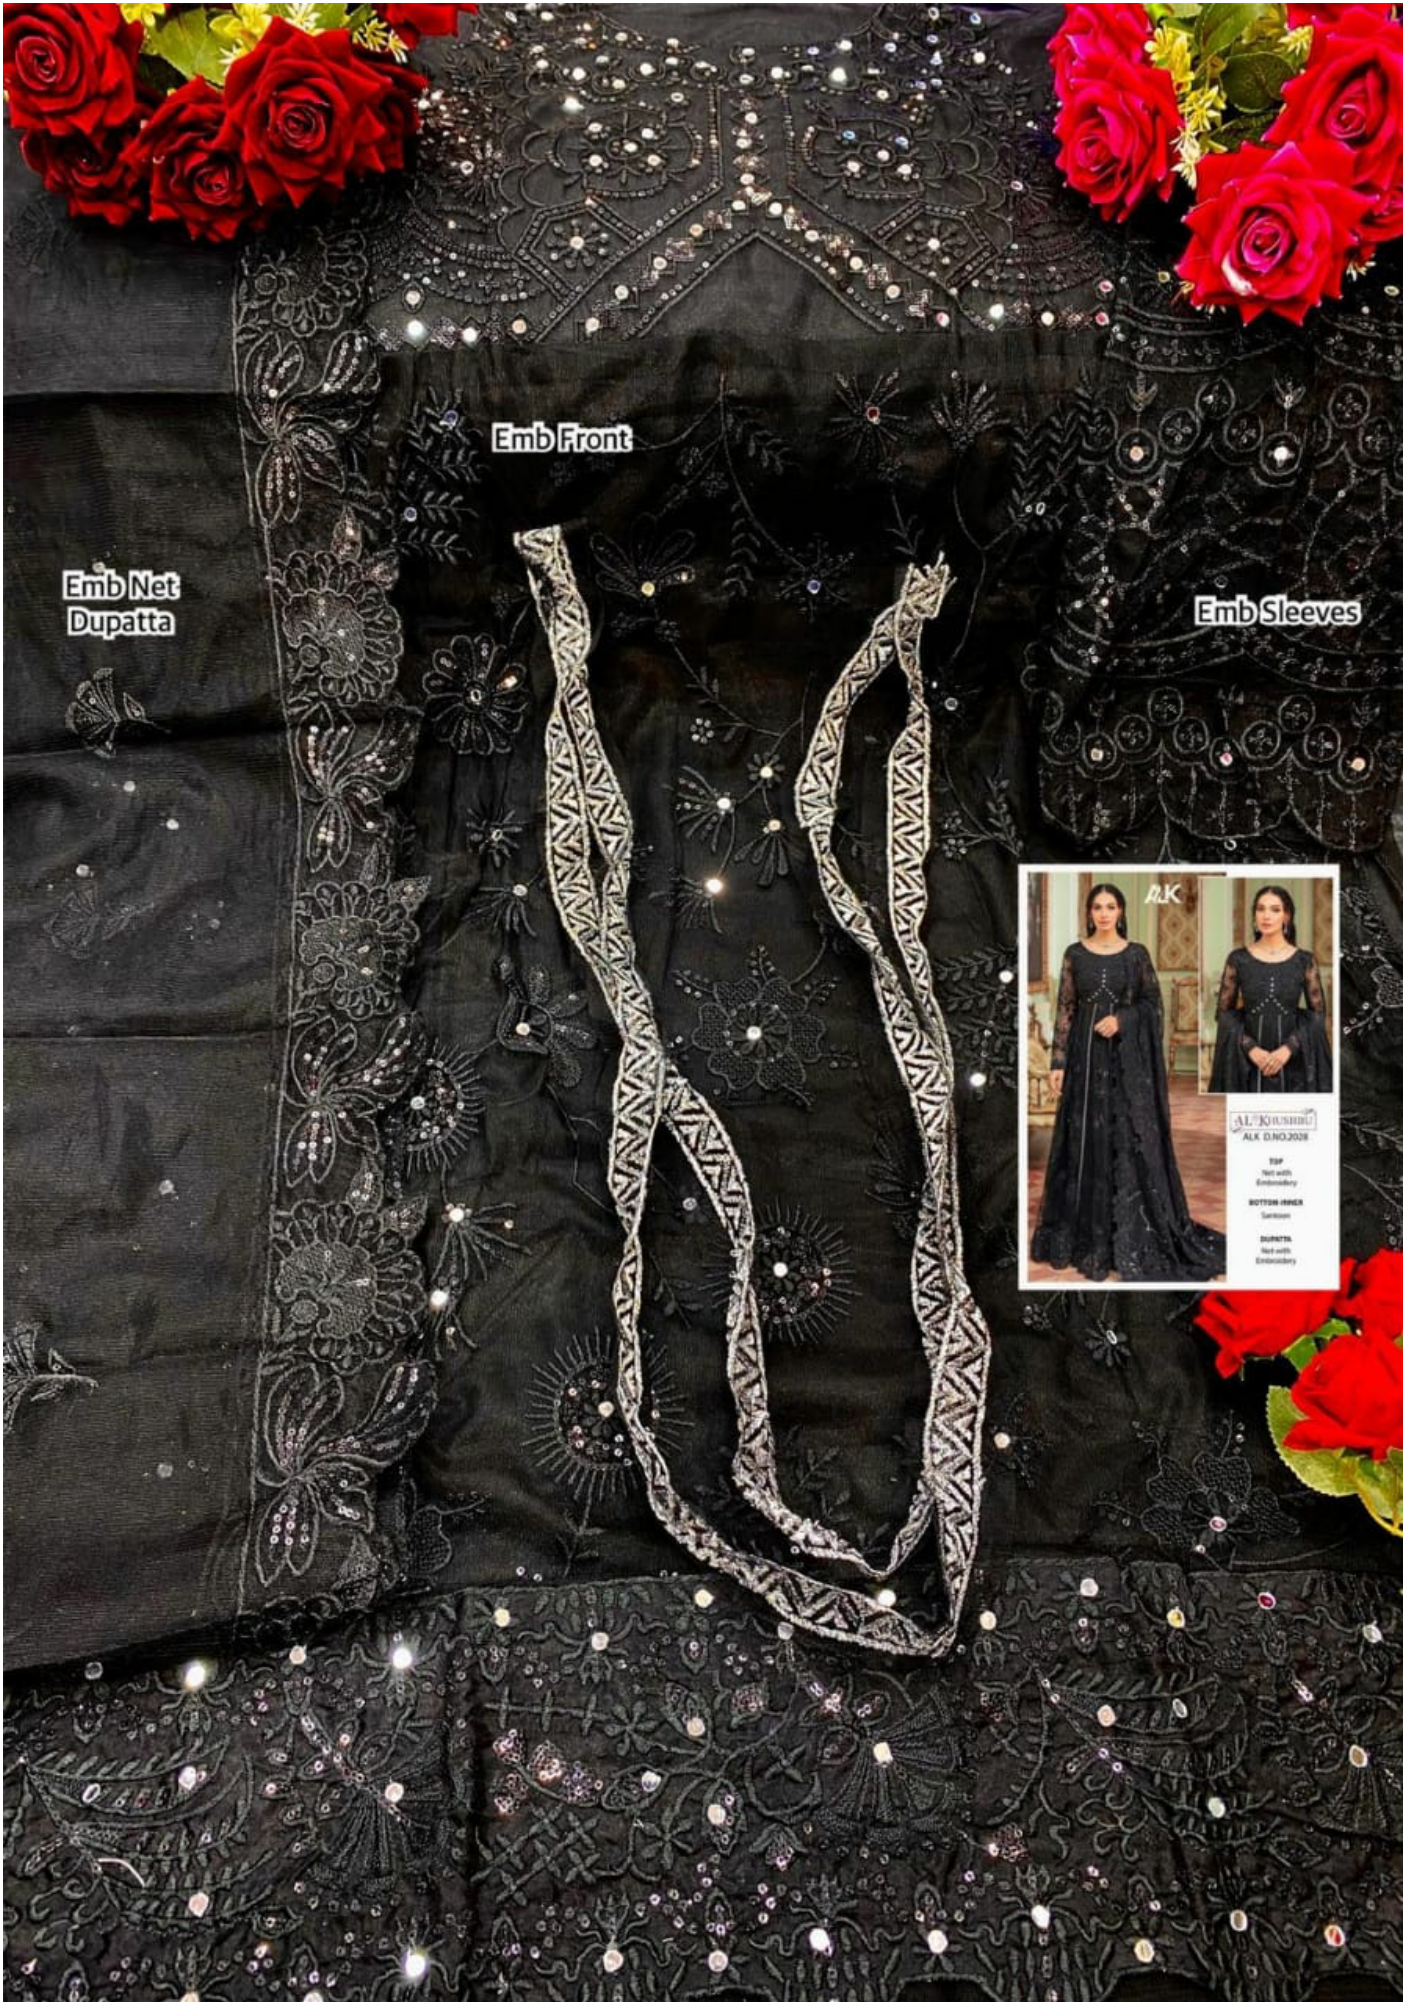

ALK

AL KHUSHBU
ALK D.NO.2028

TOP

Net with
Embroidery

BOTTOM-INNER

Santoon

DUPATTA

Net with
Embroidery

AL KHUSHBU
ALK D.NO.2028

TOP

Net with
Embroidery

BOTTOM-INNER

Santoon

DUPATTA

Net with
Embroidery

Emb Net
Dupatta

Emb Front

Emb Sleeves

AL KHUSHBU
ALK D.NO.2028

TOP

Net with
Embroidery

BOTTOM-INNER

Santoon

DUPATTA