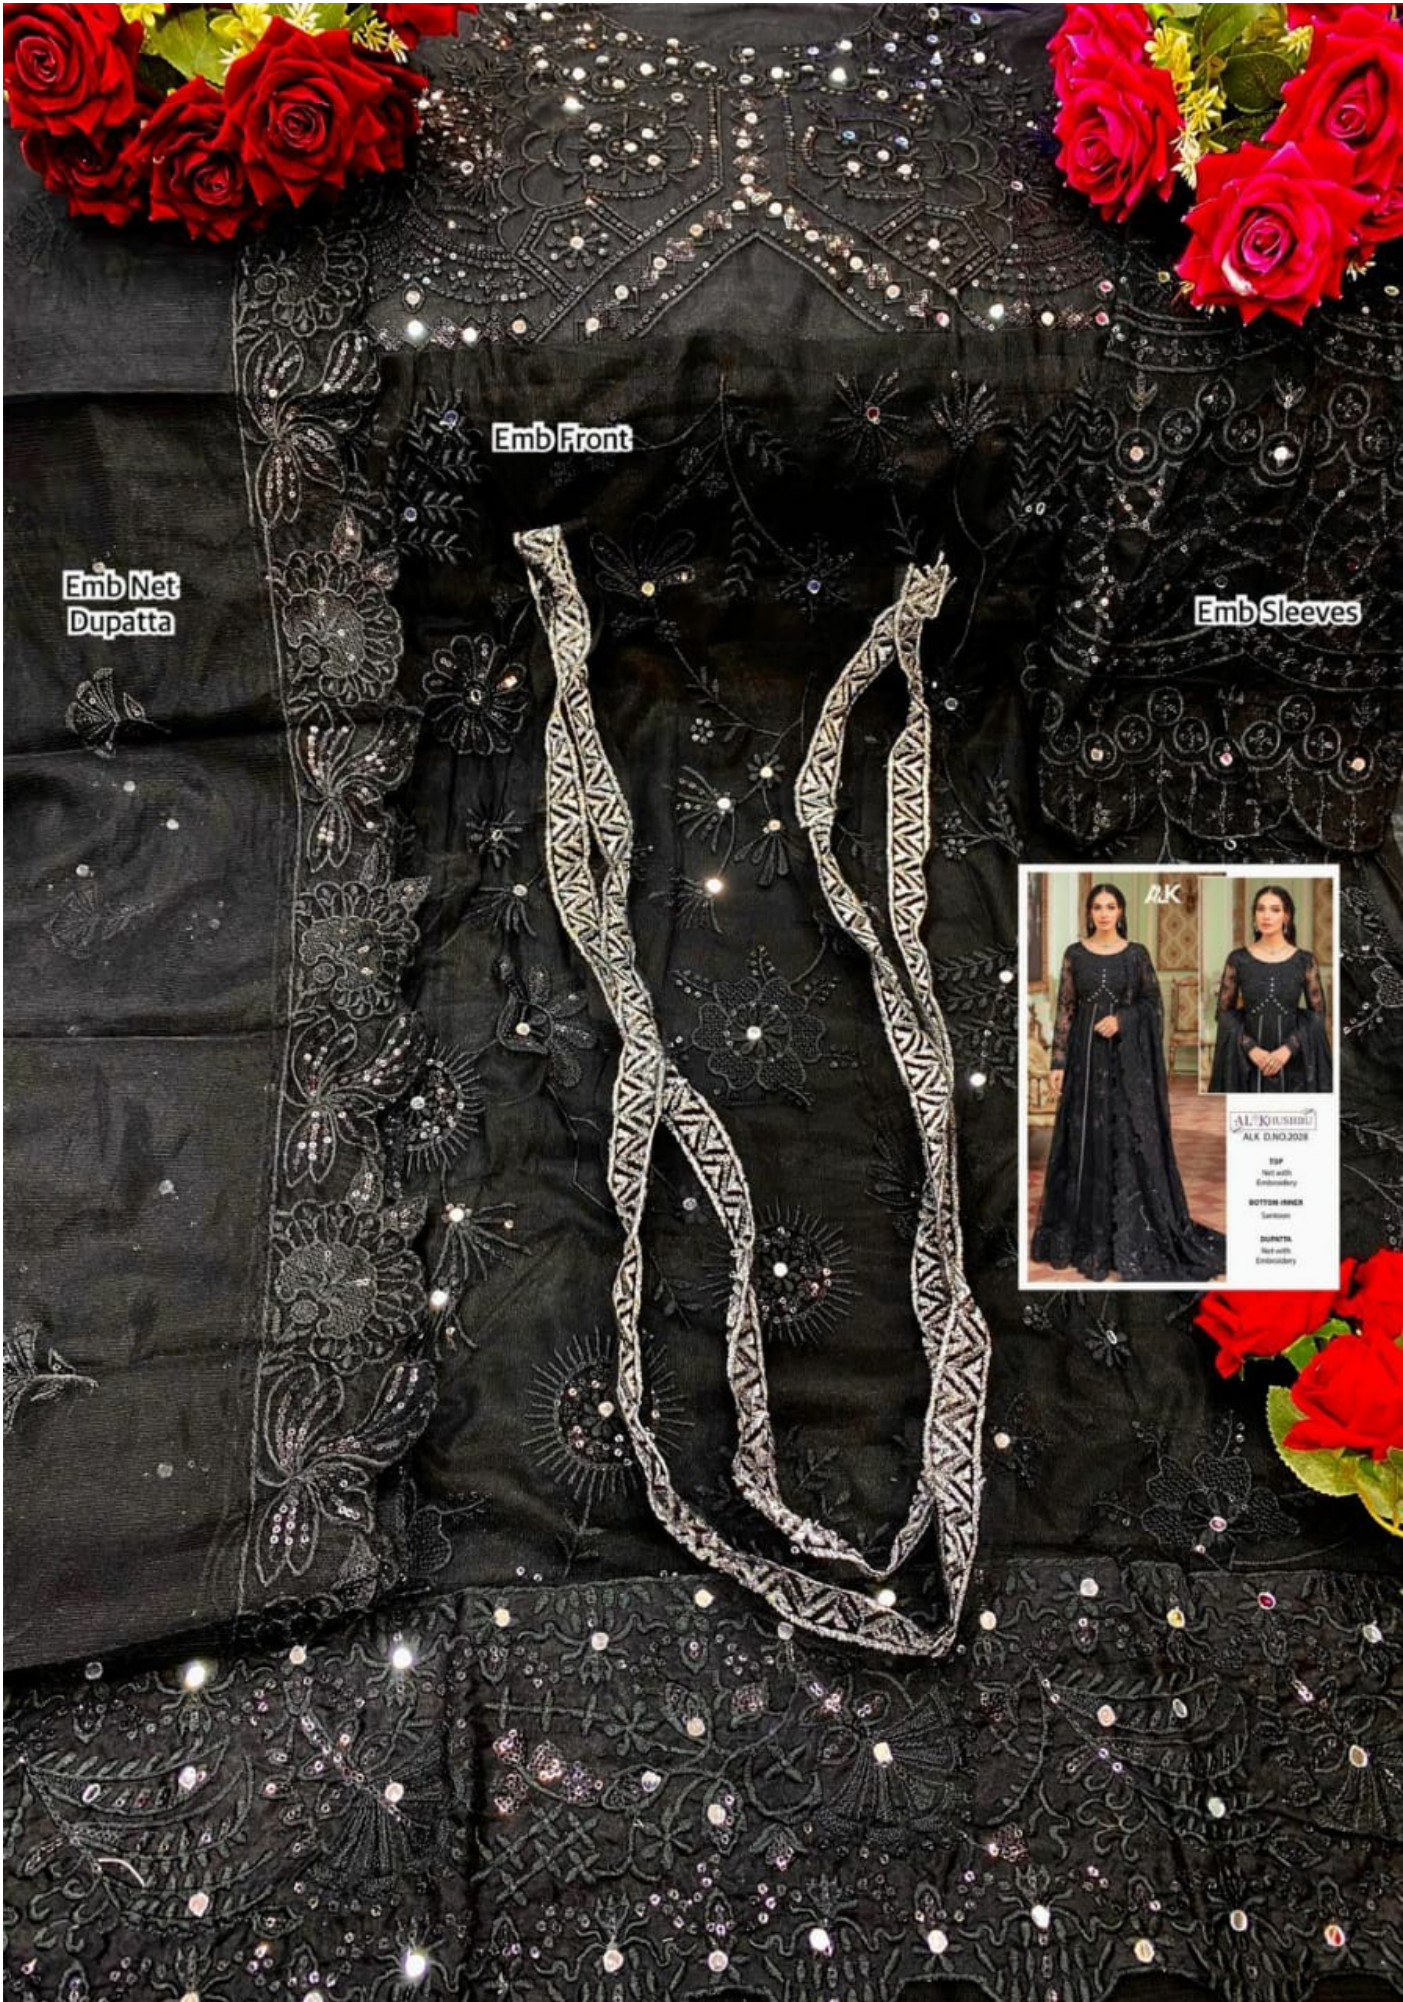

**AL KHUSHBU**  
ALK D.NO.2028

**TOP**

Net with  
Embroidery

**BOTTOM-INNER**

Santoon

**DUPATTA**

Net with  
Embroidery

ALK

AL KHUSHBU  
ALK D.NO.2028

**TOP**

Net with  
Embroidery

**BOTTOM-INNER**

Santoon

**DUPATTA**

Net with  
Embroidery

Emb Front

Net with  
Embroidery

**BOTTOM-INNER**

Santoon

**DUPATTA**

Net with  
Embroidery