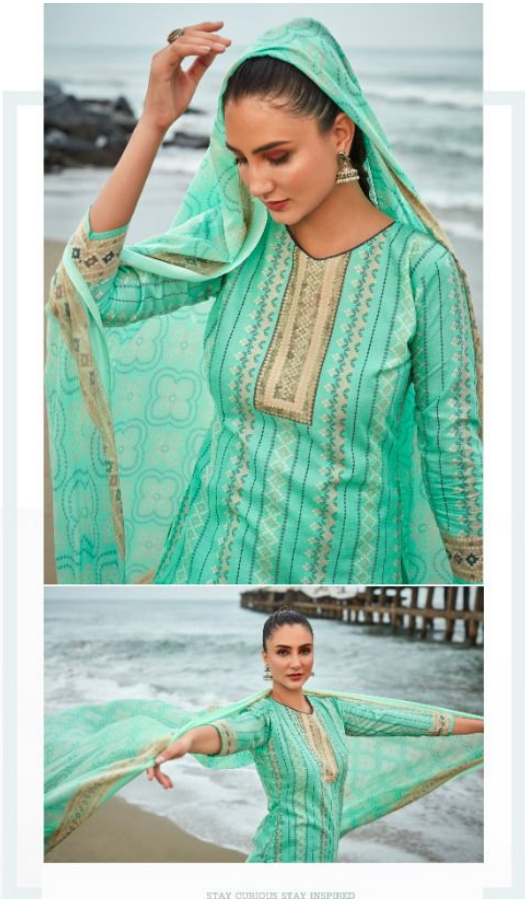

 **Zulfat**[®]
Designer Suits

VINCEE

 **Zulfat**[®]
Designer Suits

VINCEE

STAY CURIOUS STAY INSPIRED

429-003

STEP OUT IN STYLE THIS SEASON
429-008

Zulfat
DESIGNER WEAR

A BORN CLASSIC BEAUTY STYLE PASSION

429-005

429-009 BE THE MOST GLAMOROUS QUEEN

ROLES WE WANT TO PLAY

429-010

Zulfat
Pakistani Fashion

OUR STYLE SHOW OUR FASHION CLUB
429-002

Zulfat
Pakistani Fashion