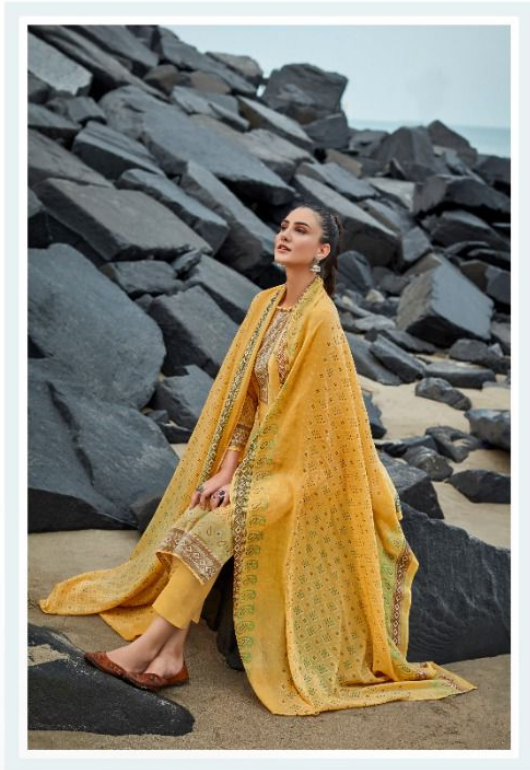

 **Zulfat**[®]
Designer Suits

VINCEE

 **Zulfat**[®]
Designer Suits

VINCEE

STAY CURIOUS STAY INSPIRED

429-003

STEP OUT IN STYLE THIS SEASON
429-008

Zulfat
DESIGNER WEAR

A BORN CLASSIC BEAUTY STYLE PASSION

429-005

429-009 BE THE MOST GLAMOROUS QUEEN

ROLES WE WANT TO PLAY

429-010

Zulfat
Pakistani Fashion

OUR STYLE SHOW OUR FASHION CLUB
429-002

Zulfat
Pakistani Fashion