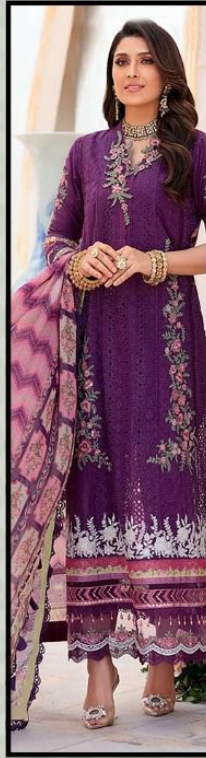

Z-2063

FABRIC DETAILS
TOP :- Lawn Cotton Heavy Embroidered.
BOTTOM :- Seami Lawn Cotton.
DUPATTA :- Silk Chiffon Digital Print.