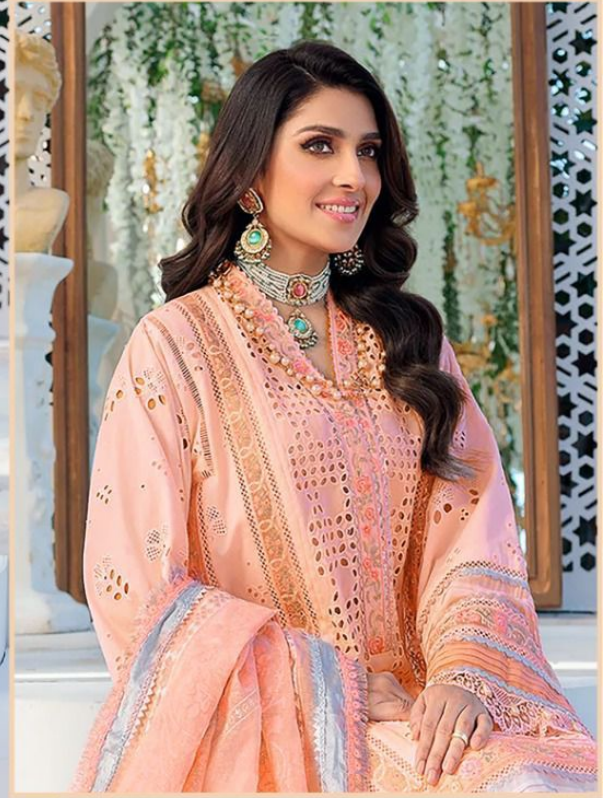

Z-2065

Z-2066

FABRIC DETAILS
TOP :- Lawn Cotton Heavy Embroidered.
BOTTOM :- Seami Lawn Cotton.
DUPATTA :- Silk Chiffon Digital Print.

ZARQASH[®]
A BRAND BY KUTUB

NOOR CHIKANKARI

ZARQASH[™]
A BRAND BY **KARYPERK**

Z-2166

FEBRIC DETAILS

TOP :- Lawn Cotton Heavy Embroidered.

BOTTOM :- Seami Lawn Cotton.

DUPATTA :- Silk Chiffon Digital Print.

ZARQASH[™]
A BRAND BY **KIRKAT PIRKA**

Z-2164

FEBRIC DETAILS

TOP :- Lawn Cotton Heavy Embroidered.

BOTTOM :- Seami Lawn Cotton.

DUPATTA :- Silk Chiffon Digital Print.

ZARQASH[™]
A BRAND BY **KIRKAT PIRKA**

Z-2163

FEBRIC DETAILS

TOP :- Lawn Cotton Heavy Embroidered.

BOTTOM :- Seami Lawn Cotton.

DUPATTA :- Silk Chiffon Digital Print.

ZARQASH[™]
A BRAND BY **KARYPINK**

Z-2161

FEBRIC DETAILS

TOP :- Lawn Cotton Heavy Embroidered.

BOTTOM :- Seami Lawn Cotton.

DUPATTA :- Silk Chiffon Digital Print.

ZARQASH[™]
A BRAND BY **KAYPIKA**