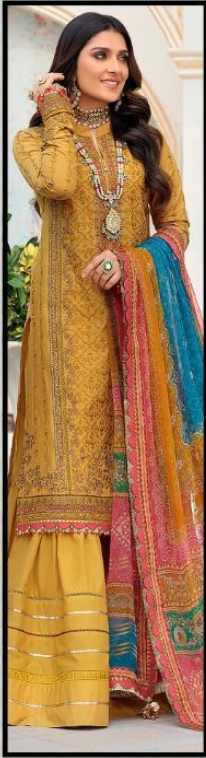

ZARQASH[®]
A BRAND BY KUTUMBA

NOOR CHIKANKARI

ZARQASH[®]
A BRAND BY KUTUBS

NOOR CHIKANKARI

Z-2061

Z-2062

Z-2063

Z-2064

Z-2065

Z-2066

FABRIC DETAILS
TOP :- Lawn Cotton Heavy Embroidered.
BOTTOM :- Seami Lawn Cotton.
DUPATTA :- Silk Chiffon Digital Print.

ZARQASH[®]
A BRAND BY KUTUB

NOOR CHIKANKARI

ZARQASH[™]
A BRAND BY **KARYPERK**

Z-2166

FEBRIC DETAILS

TOP :- Lawn Cotton Heavy Embroidered.

BOTTOM :- Seami Lawn Cotton.

DUPATTA :- Silk Chiffon Digital Print.

ZARQASH[™]
A BRAND BY **KIRKAT PIRKA**

Z-2164

FEBRIC DETAILS

TOP :- Lawn Cotton Heavy Embroidered.

BOTTOM :- Seami Lawn Cotton.

DUPATTA :- Silk Chiffon Digital Print.

ZARQASH[™]
A BRAND BY **KIRKAT PIRKA**

Z-2163

FEBRIC DETAILS

TOP :- Lawn Cotton Heavy Embroidered.

BOTTOM :- Seami Lawn Cotton.