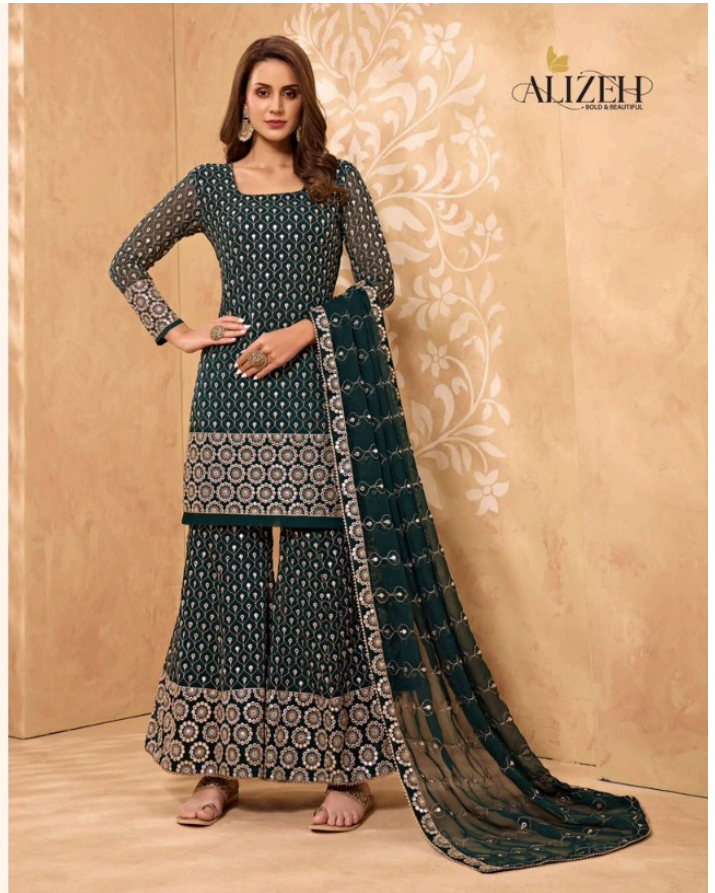

ALIZEH
- GOLD & BEAUTIFUL -