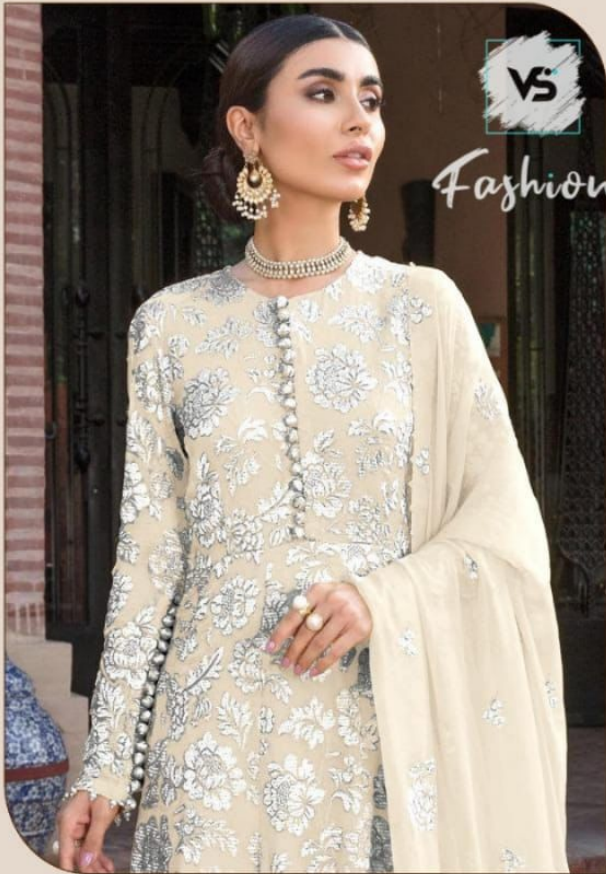

1113-F

VS

Fashion

FEBRIC DETAILS

TOP :- GEORGETTE
DUPITTA :- NAZMEEN
INNER :- SANTOON
BOTTOM:- SANTOON

1113-A

VS

Fashion