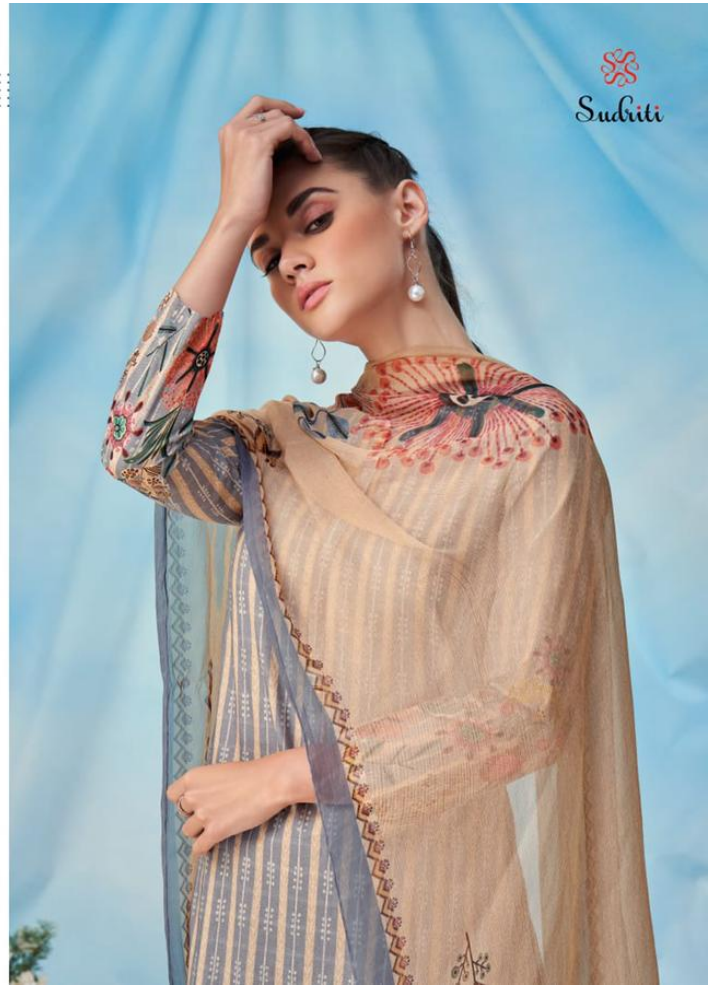

SPRING MEADOW

RATE LIST

H S N CODE - 520851

DESIGN NO

372 - 353

347 - 330

335 - 324

380 - 387

DESCRIPTION

TOP - PURE COTTON PRINT WITH ORGANZA SILK DIGITAL PRINTED
DAMAN PATTI WITH EMBROIDERY & MIRROR WORK

BOTTOM - COTTON

DUPATTA - PURE CHIFFON DUPATTA DIGITAL PRINTED

{ RATE }
{ RS, 1195/- }

TOTAL SUITS = 08 TOTAL AMOUNT - 9560/- AVG. RATE - 1195/-

Sales Office

Krishna Textile Market Nr. J.J. A/C Market Ringroad, Surat - 395002, Gujarat (INDIA)

Domestic Enquiries | Mob: +91 9824131969

ethenic@sahibafabrics.com | www.sahibalttd.com