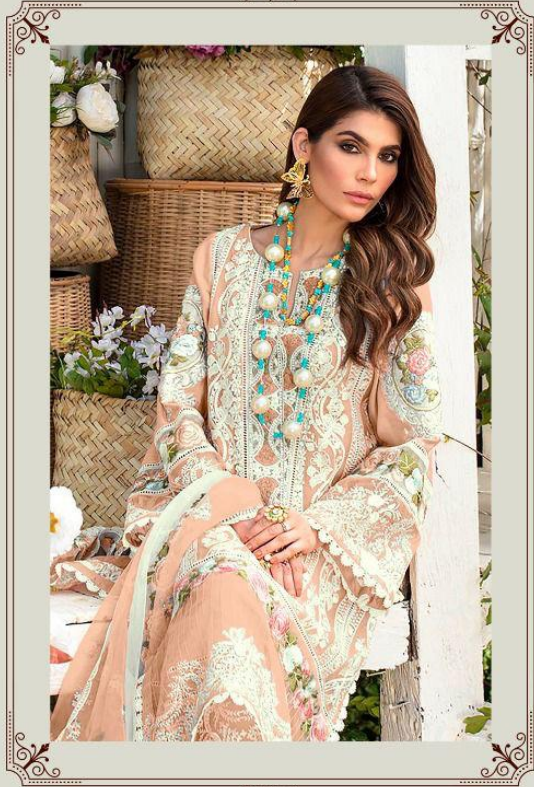

D-201J

TOP: Pure cotton with embroidery

BOTTOM: cotton

DUPATTA: Net with embroidery

S

D-201H