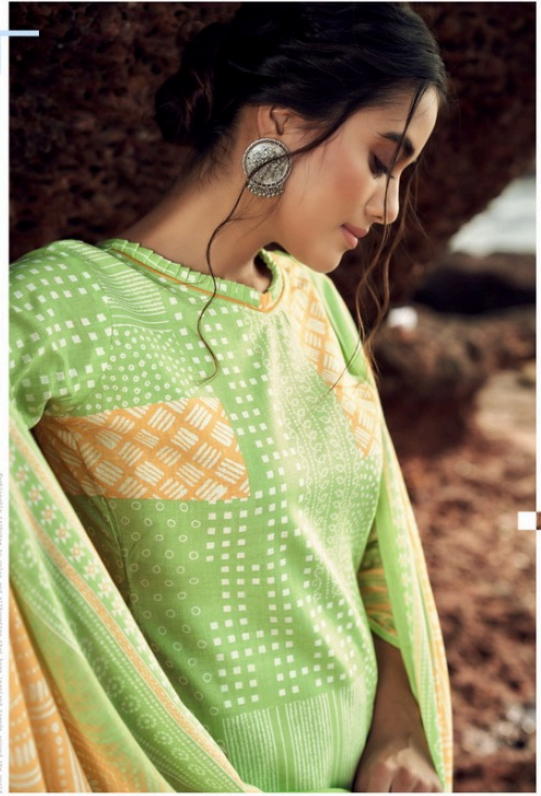

Zulfat
DESIGNER