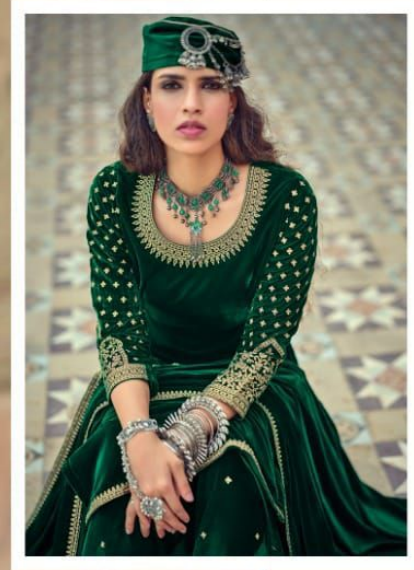

ibiza-kainaat-pure-velvet-salwar-suit

ibiza-kainaat-pure-velvet-salwar-suit

Kainaat

2021 Luxury Collection

By
IBIZA™
A LIFESTYLE TO FOLLOW™

TOP
Pure velvet with tilla work

BOTTOM
Pure velvet With tilla work