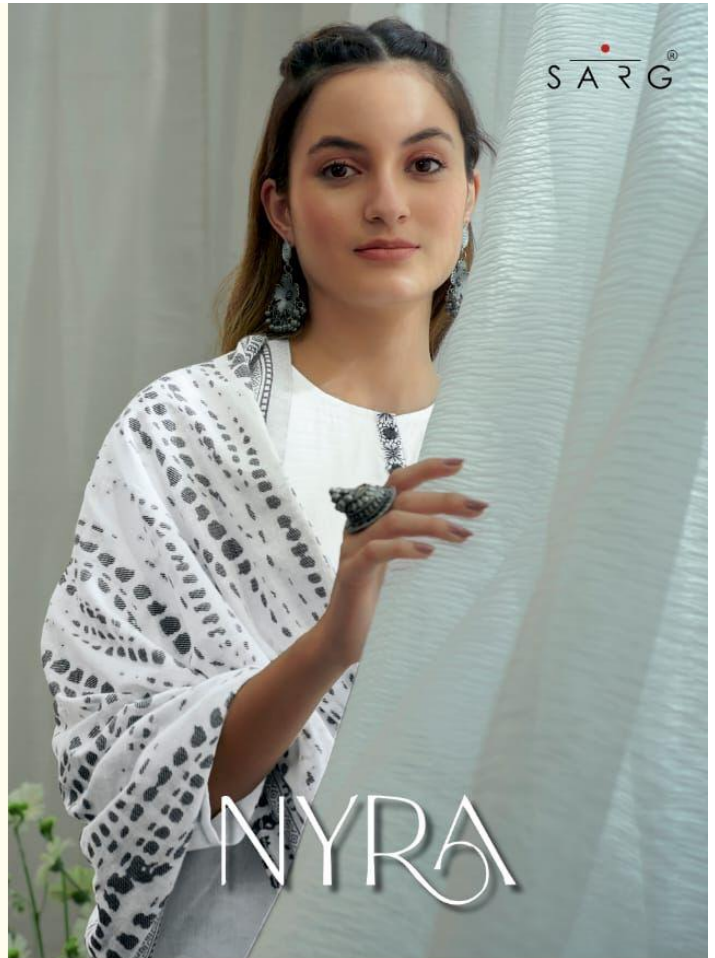

FROM START till the END

WWW.SAHIBBISD.COM

SARG®

Manufactured by: Sahiba Limited

ISO 9001 : 2015

Sales Office: Krishna Textile Market Nr. J.J. A/C Market,
Ring Road, Surat- 395002, Gujarat (INDIA)

Mobile: +919824131969

ethenic@sahibafabrics.com | www.sahibald.com

* complimentary copy not for sale *