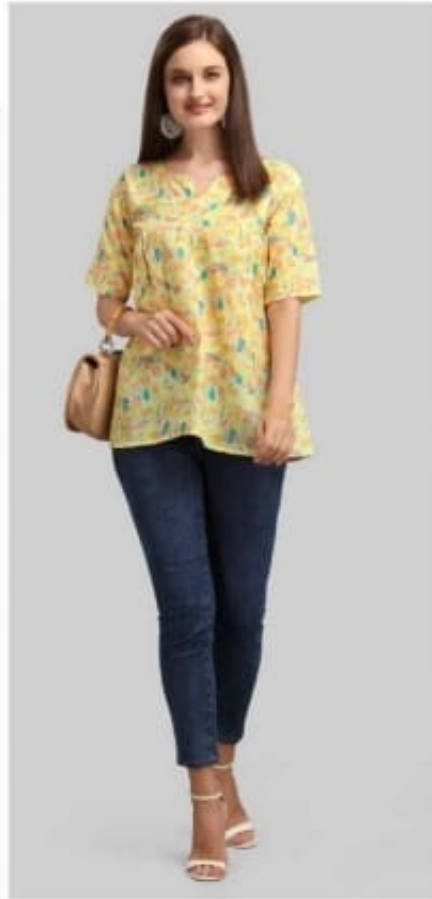

JELITE
WOMEN APPARELS

D.NO.116