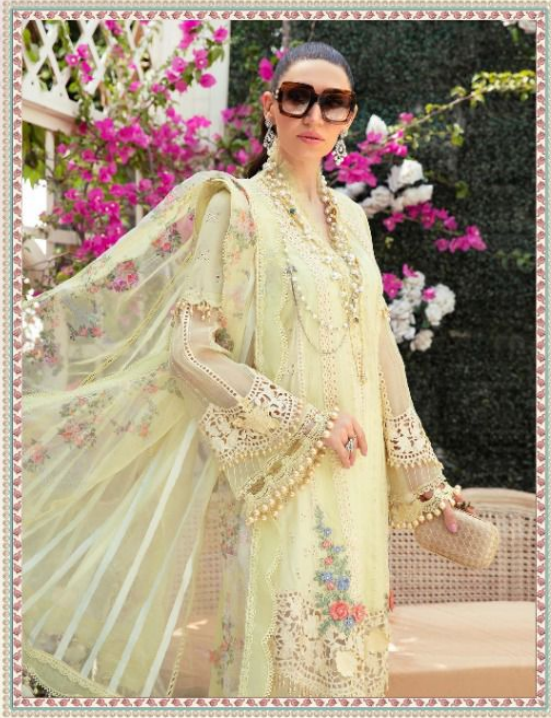

**MARIYA B EMBROIDERED
LAWN COLLECTION**

2166