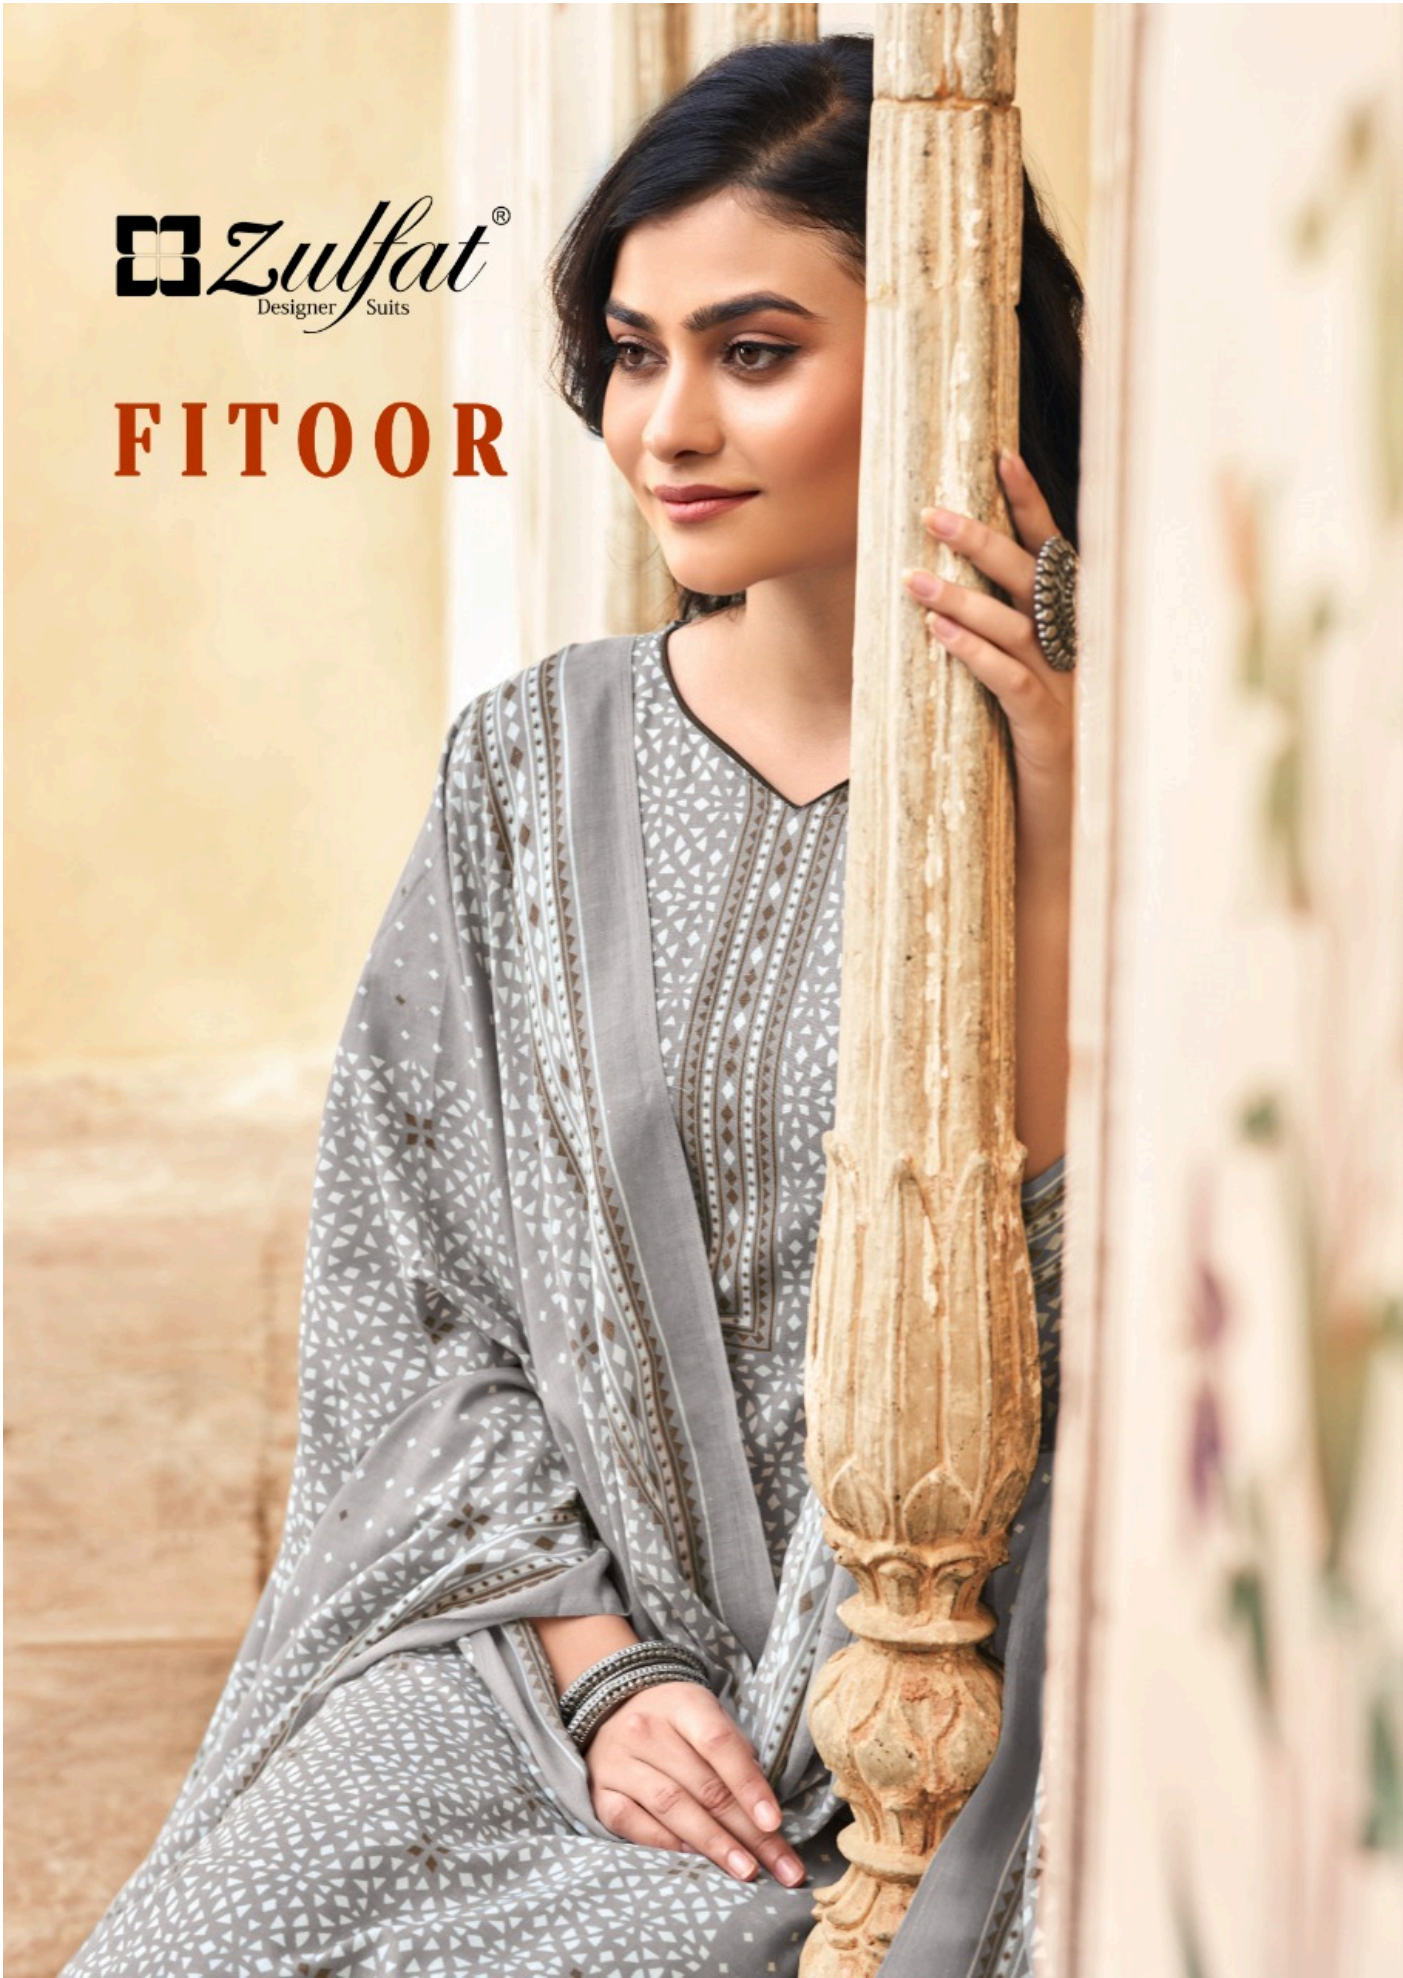

Zulfat®
Designer Suits

FIT00R