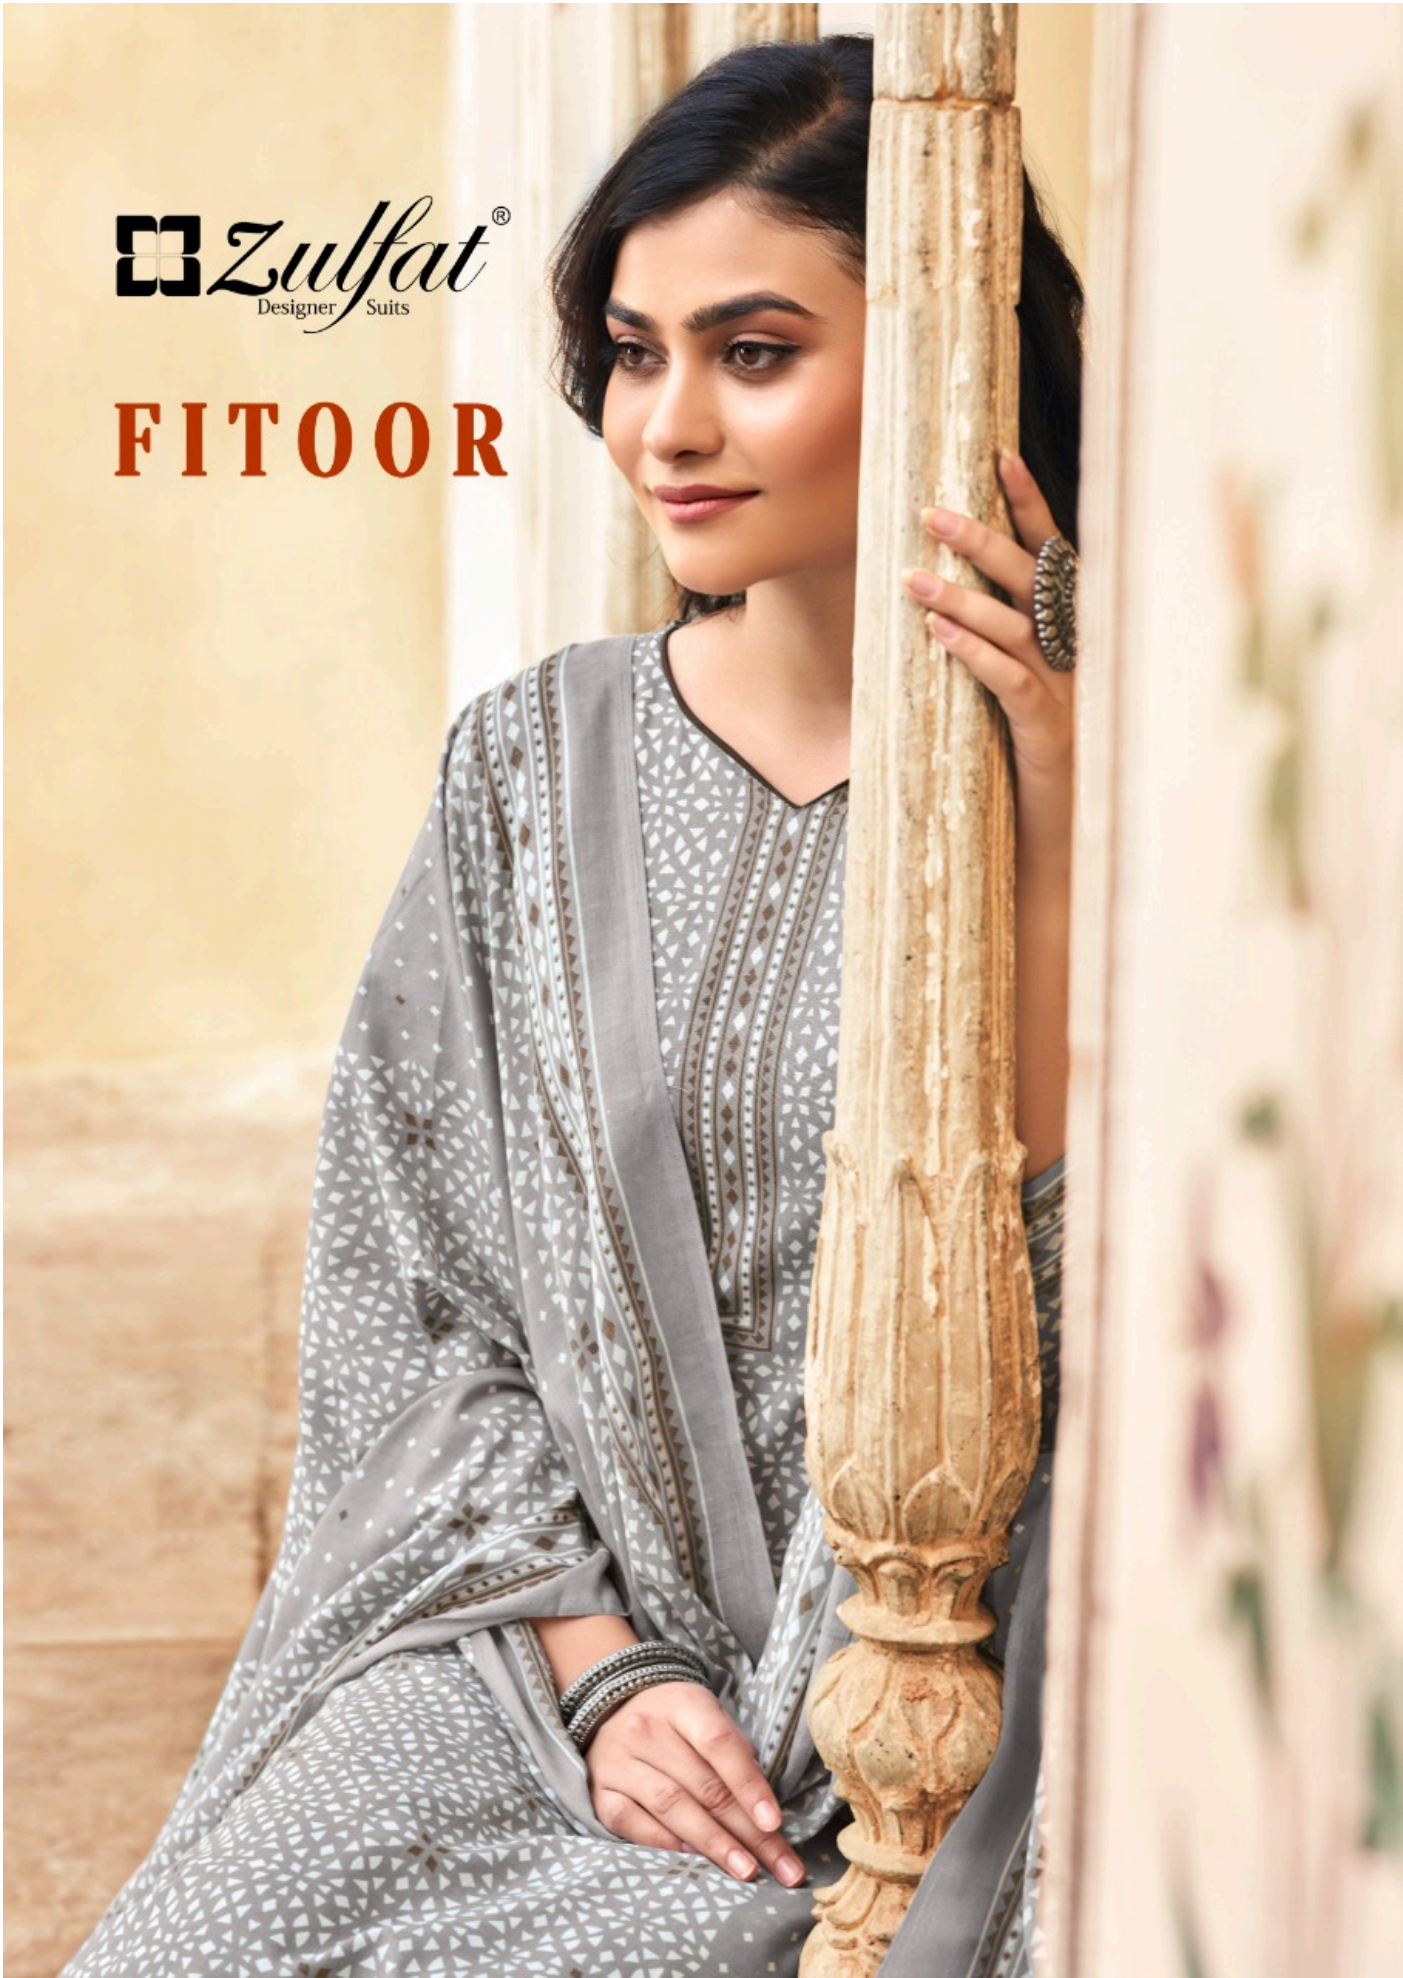

 *Zulfat*<sup>®</sup>  
Designer Suits

**FIT00R**

 *Zulfat*<sup>®</sup>  
Designer Suits

**FIT00R**

Zulfat  
DESIGNERS

♦ 422-008 ♦ beautiful ♦ ♦ ♦ Ever ending trends with our latest fashionable culture

Zulfat  
DESIGNERS

tradition ▾ ▾ Our style show our fashion club

• 422-009 •

VAISHALI

Zulfat  
DESIGNER

PHOTOGRAPHY

◆ 422-001 ◆ mustard ◆ goddess for dreams the impression factor this season

Zulfat  
DESIGNER WEAR

glamorous ▼ street spring is your which bring a whole new range of variety.