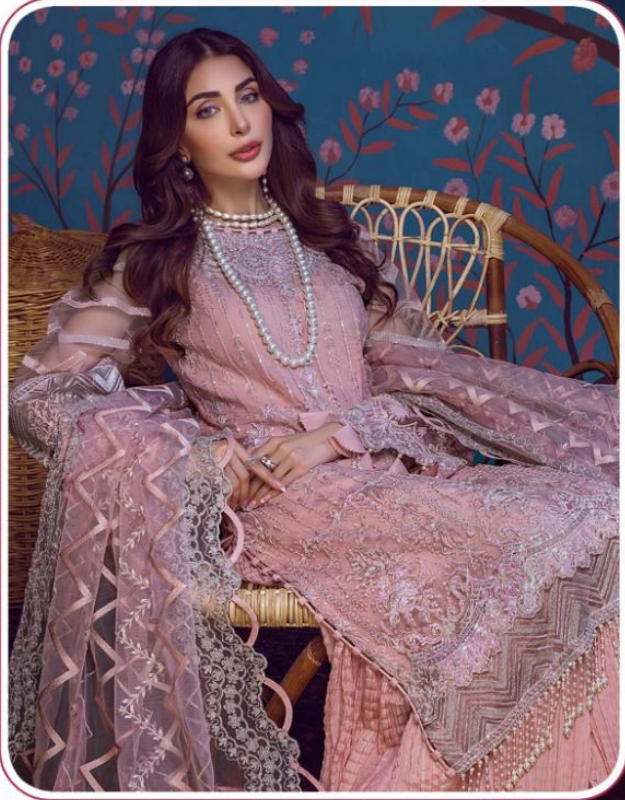

TOP:- NET
DUPATTA:- NET
BOTTOM / INNER:- SANTOON

S-434