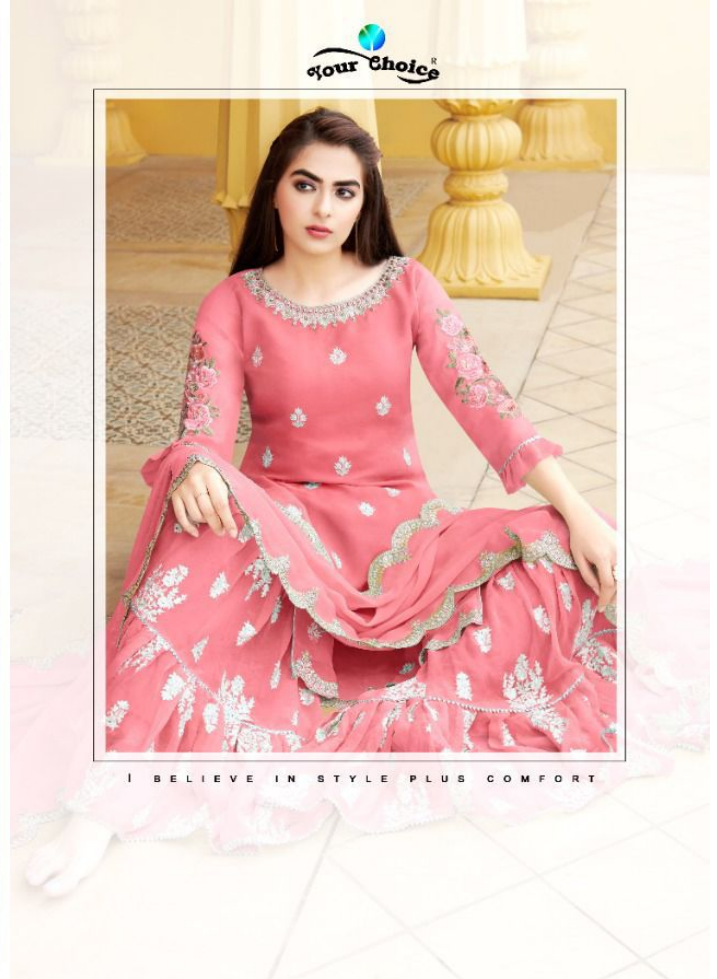

Your Choice[®]

MAXICO

The logo for 'Your Choice' features a stylized globe icon above the brand name. The text 'Your Choice' is written in a white, elegant serif font, with a registered trademark symbol (®) to the right. The background of the logo is a soft, light blue gradient.