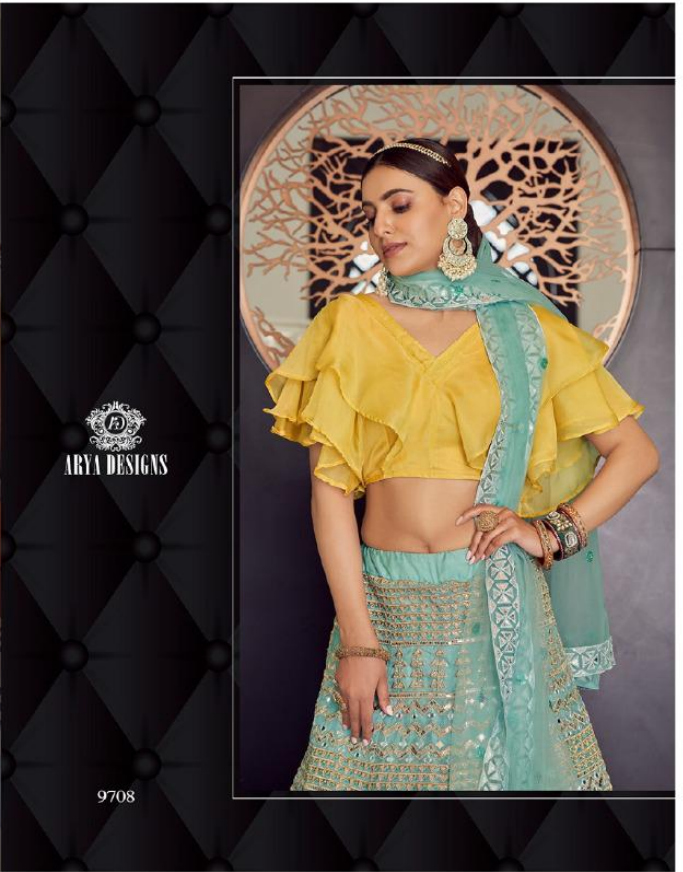

ARYA DESIGNS

9708