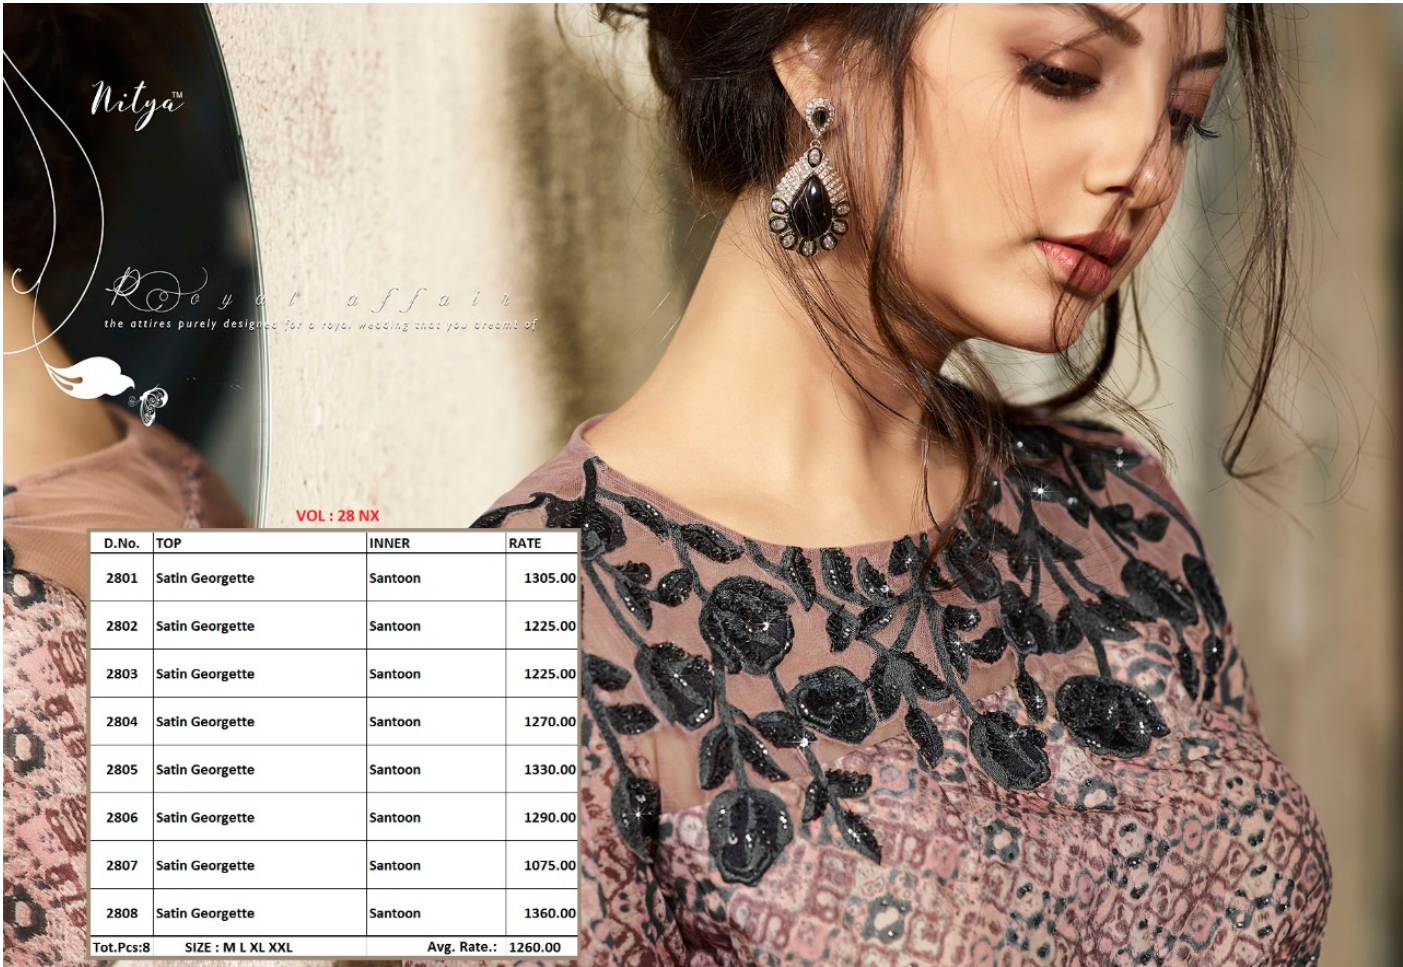

Nitya™

2805

Nitya™

Nitya™

Royal affair
the attires purely designed for a royal wedding that you dreamt of

VOL : 28 NX

D.No.	TOP	INNER	RATE
2801	Satin Georgette	Santoon	1305.00
2802	Satin Georgette	Santoon	1225.00
2803	Satin Georgette	Santoon	1225.00
2804	Satin Georgette	Santoon	1270.00
2805	Satin Georgette	Santoon	1330.00
2806	Satin Georgette	Santoon	1290.00
2807	Satin Georgette	Santoon	1075.00
2808	Satin Georgette	Santoon	1360.00
Tot.Pcs:8	SIZE : M L XL XXL		Avg. Rate.: 1260.00