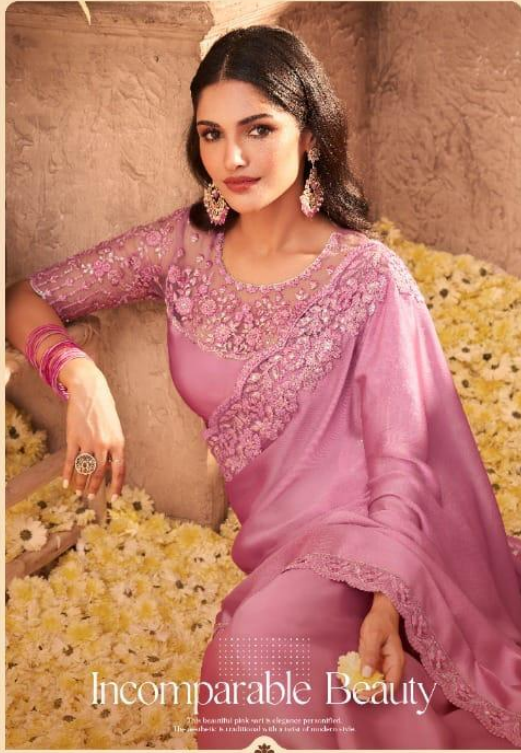

TFH
THE FASHION HOUSE

Incomparable Beauty

SW-902