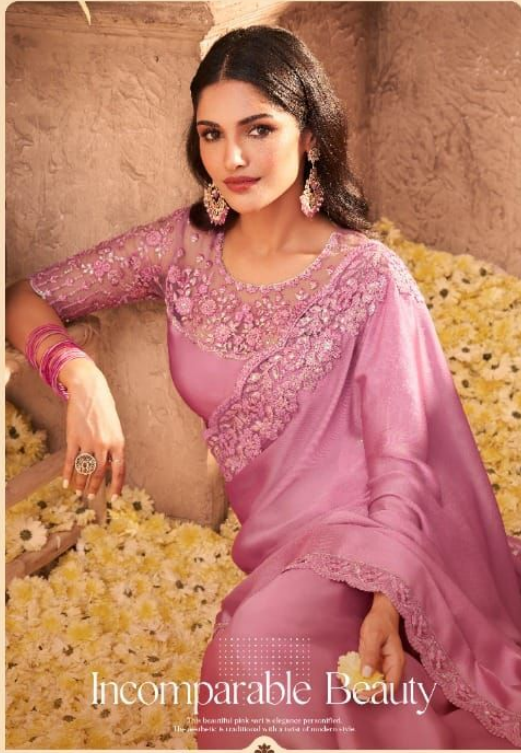

TFH
THE FASHION HUB

Incomparable Beauty

SW-902