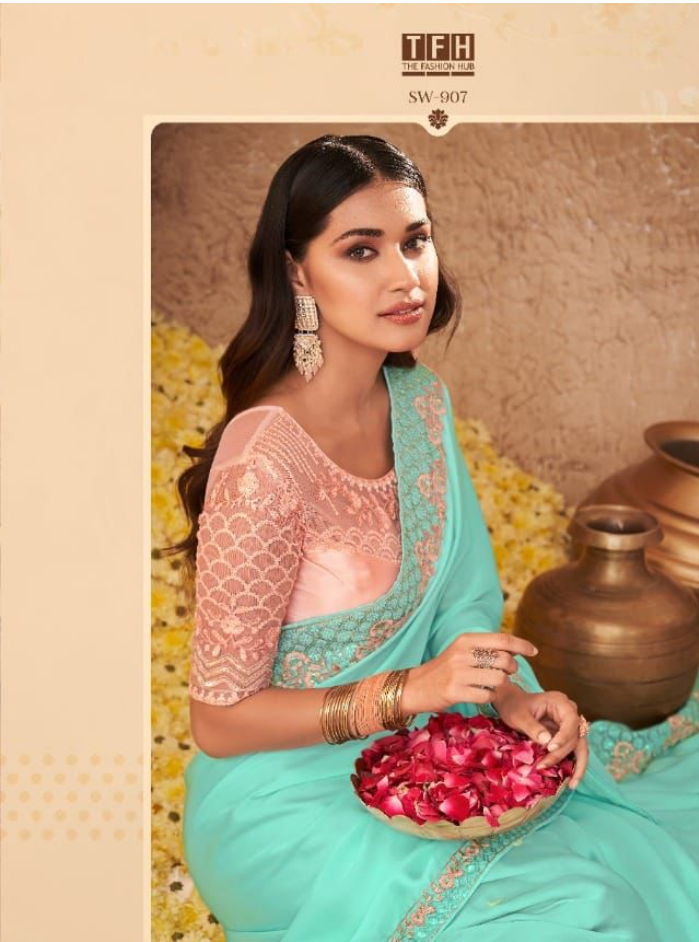

Beauty is in the eye of the beholder

The World's Best by The Fashion Hub
is a spectacular blend of elegance, luxury and trendy looks for women all around the world.

TFH
THE FASHION HUB

Sandal Wood 9th Edition

SW-902

TFH
THE FASHION HUB

Emerald Isle

Glimpses of your personality can be showcased through your style.
Decide in this way!

SW-909

TFH
THE FASHION HUB

Sari groove

This charming piece is short, but not with less of modernity, it has a lot of something.