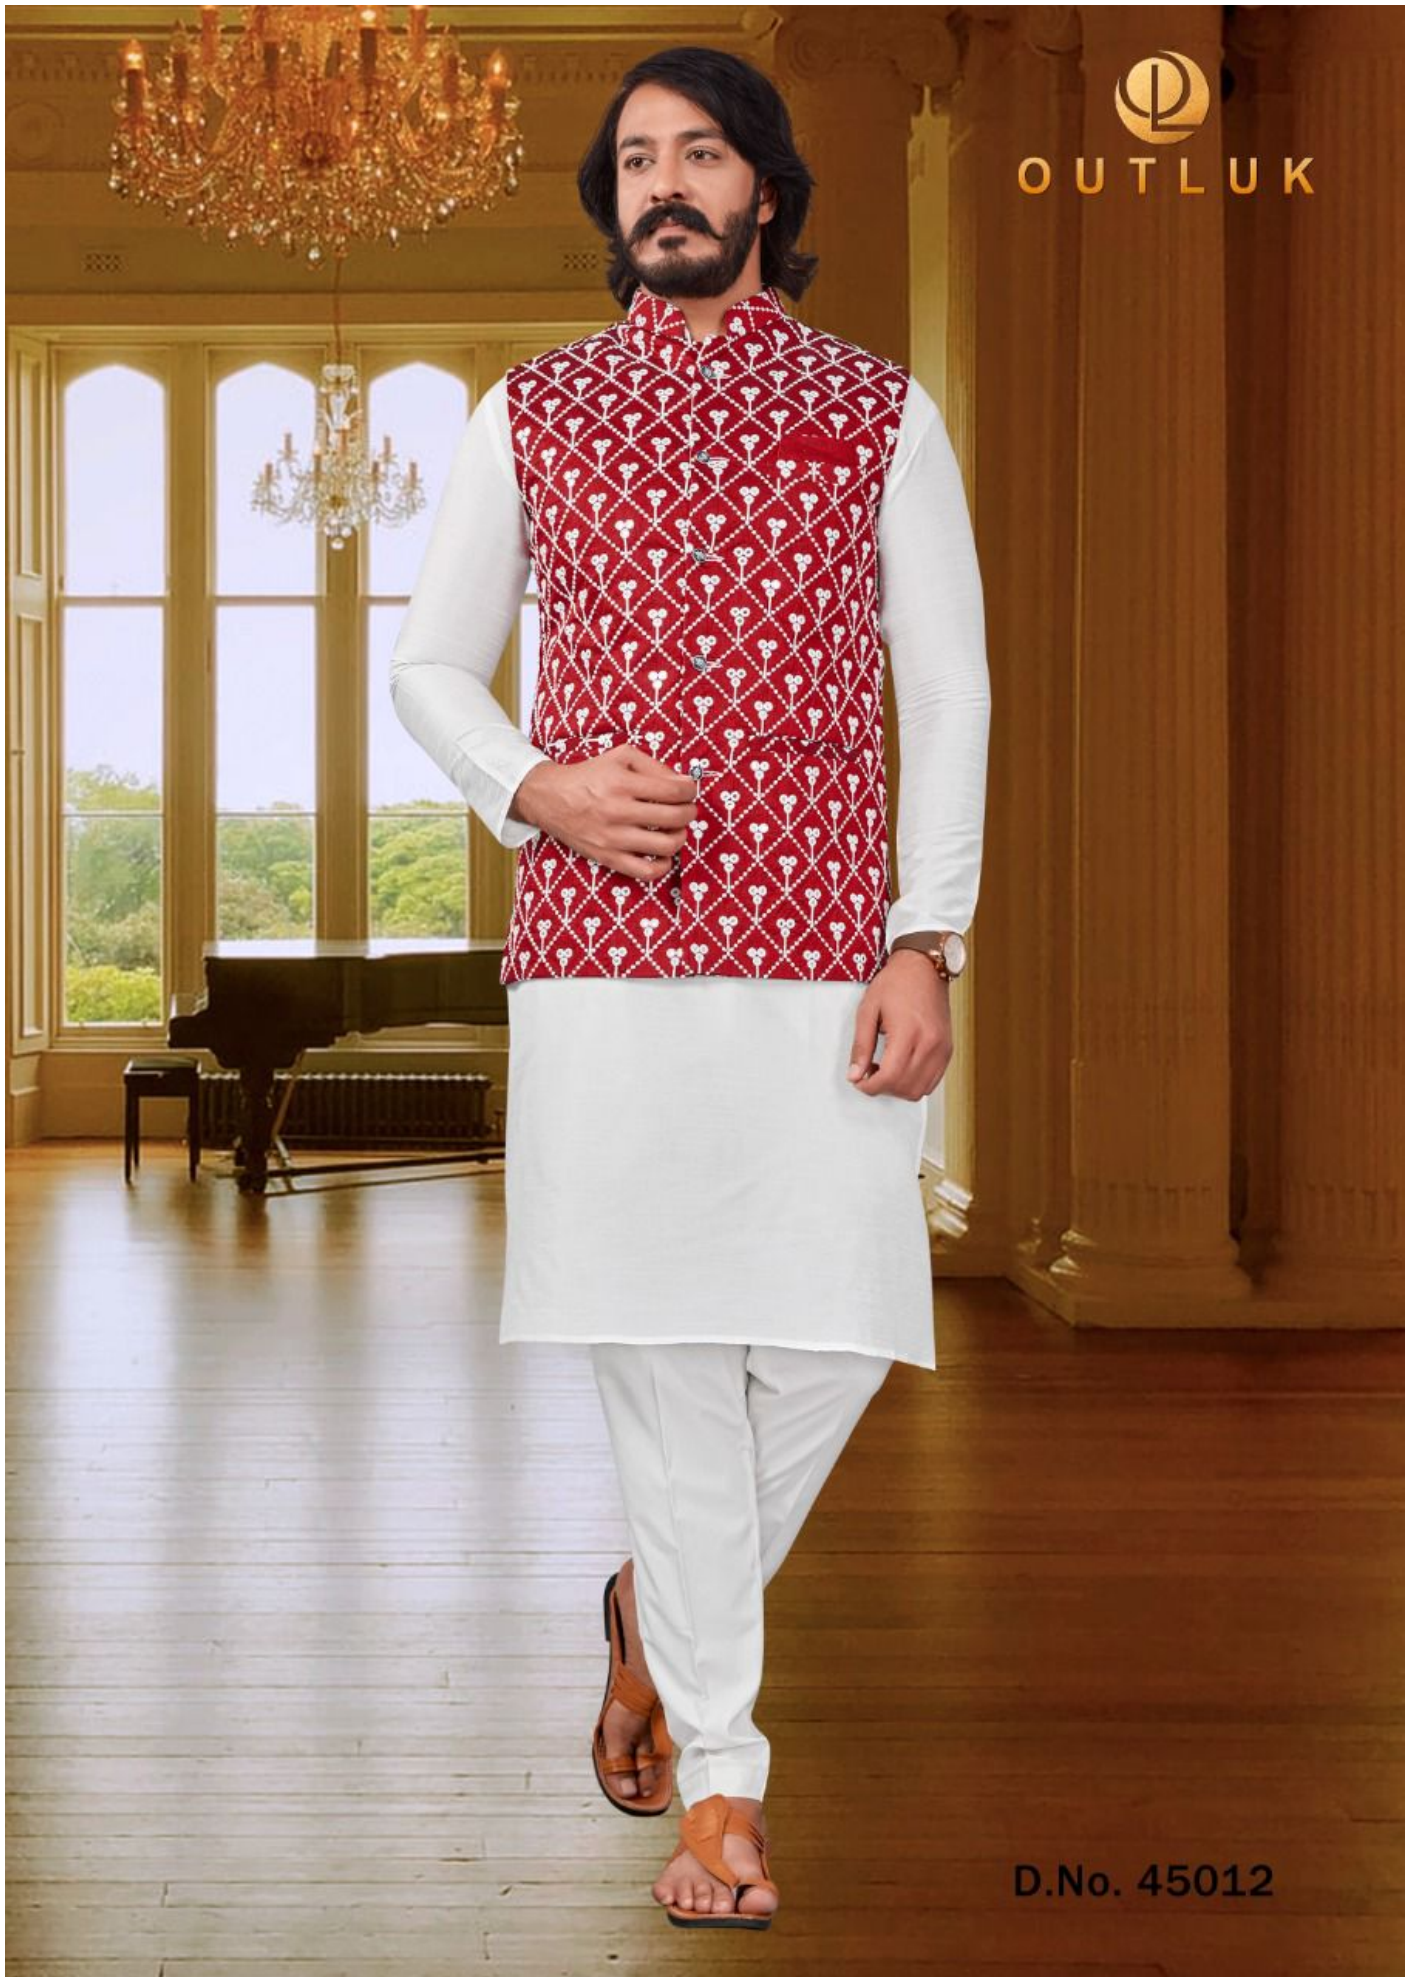

OUTLUK

D.No. 45012