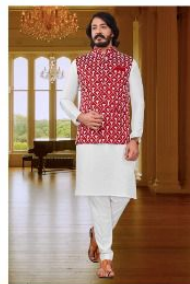

45012

45013

45014

OUTLUK

Vol: 45

| D. NO. | FABRIC | PRICE |
|---------------|--|--------------|
| 45001 | Kurta: Art Silk, Jacket: Mirror Work Bottom: Cotton | 1595/- |
| 45002 | Kurta: Art Silk, Jacket: Mirror Work Bottom: Silk | 1595/- |
| 45003 | Kurta: Art Silk, Jacket: Mirror Work Bottom: Silk | 1595/- |
| 45004 | Kurta: Art Silk, Jacket: Mirror Work Bottom: Silk | 1595/- |
| 45005 | Kurta: Art Silk, Jacket: Mirror Work Bottom: Silk | 1595/- |
| 45006 | Kurta: Art Silk, Jacket: Mirror Work Bottom: Silk | 1595/- |
| 45007 | Kurta: Art Silk, Jacket: Mirror Work Bottom: Silk | 1595/- |
| 45008 | Kurta: Art Silk, Jacket: Mirror Work Bottom: Silk | 1595/- |
| 45009 | Kurta: Art Silk, Jacket: Mirror Work Bottom: Silk | 1595/- |
| 45010 | Kurta: Art Silk, Jacket: Mirror Work Bottom: Silk | 1595/- |
| 45011 | Kurta: Art Silk, Jacket: Mirror Work Bottom: Cotton | 1595/- |
| 45012 | Kurta: Art Silk, Jacket: Mirror Work Bottom: Cotton | 1595/- |
| 45013 | Kurta: Art Silk, Jacket: Mirror Work Bottom: Cotton | 1595/- |
| 45014 | Kurta: Art Silk, Jacket: Mirror Work Bottom: Cotton | 1595/- |