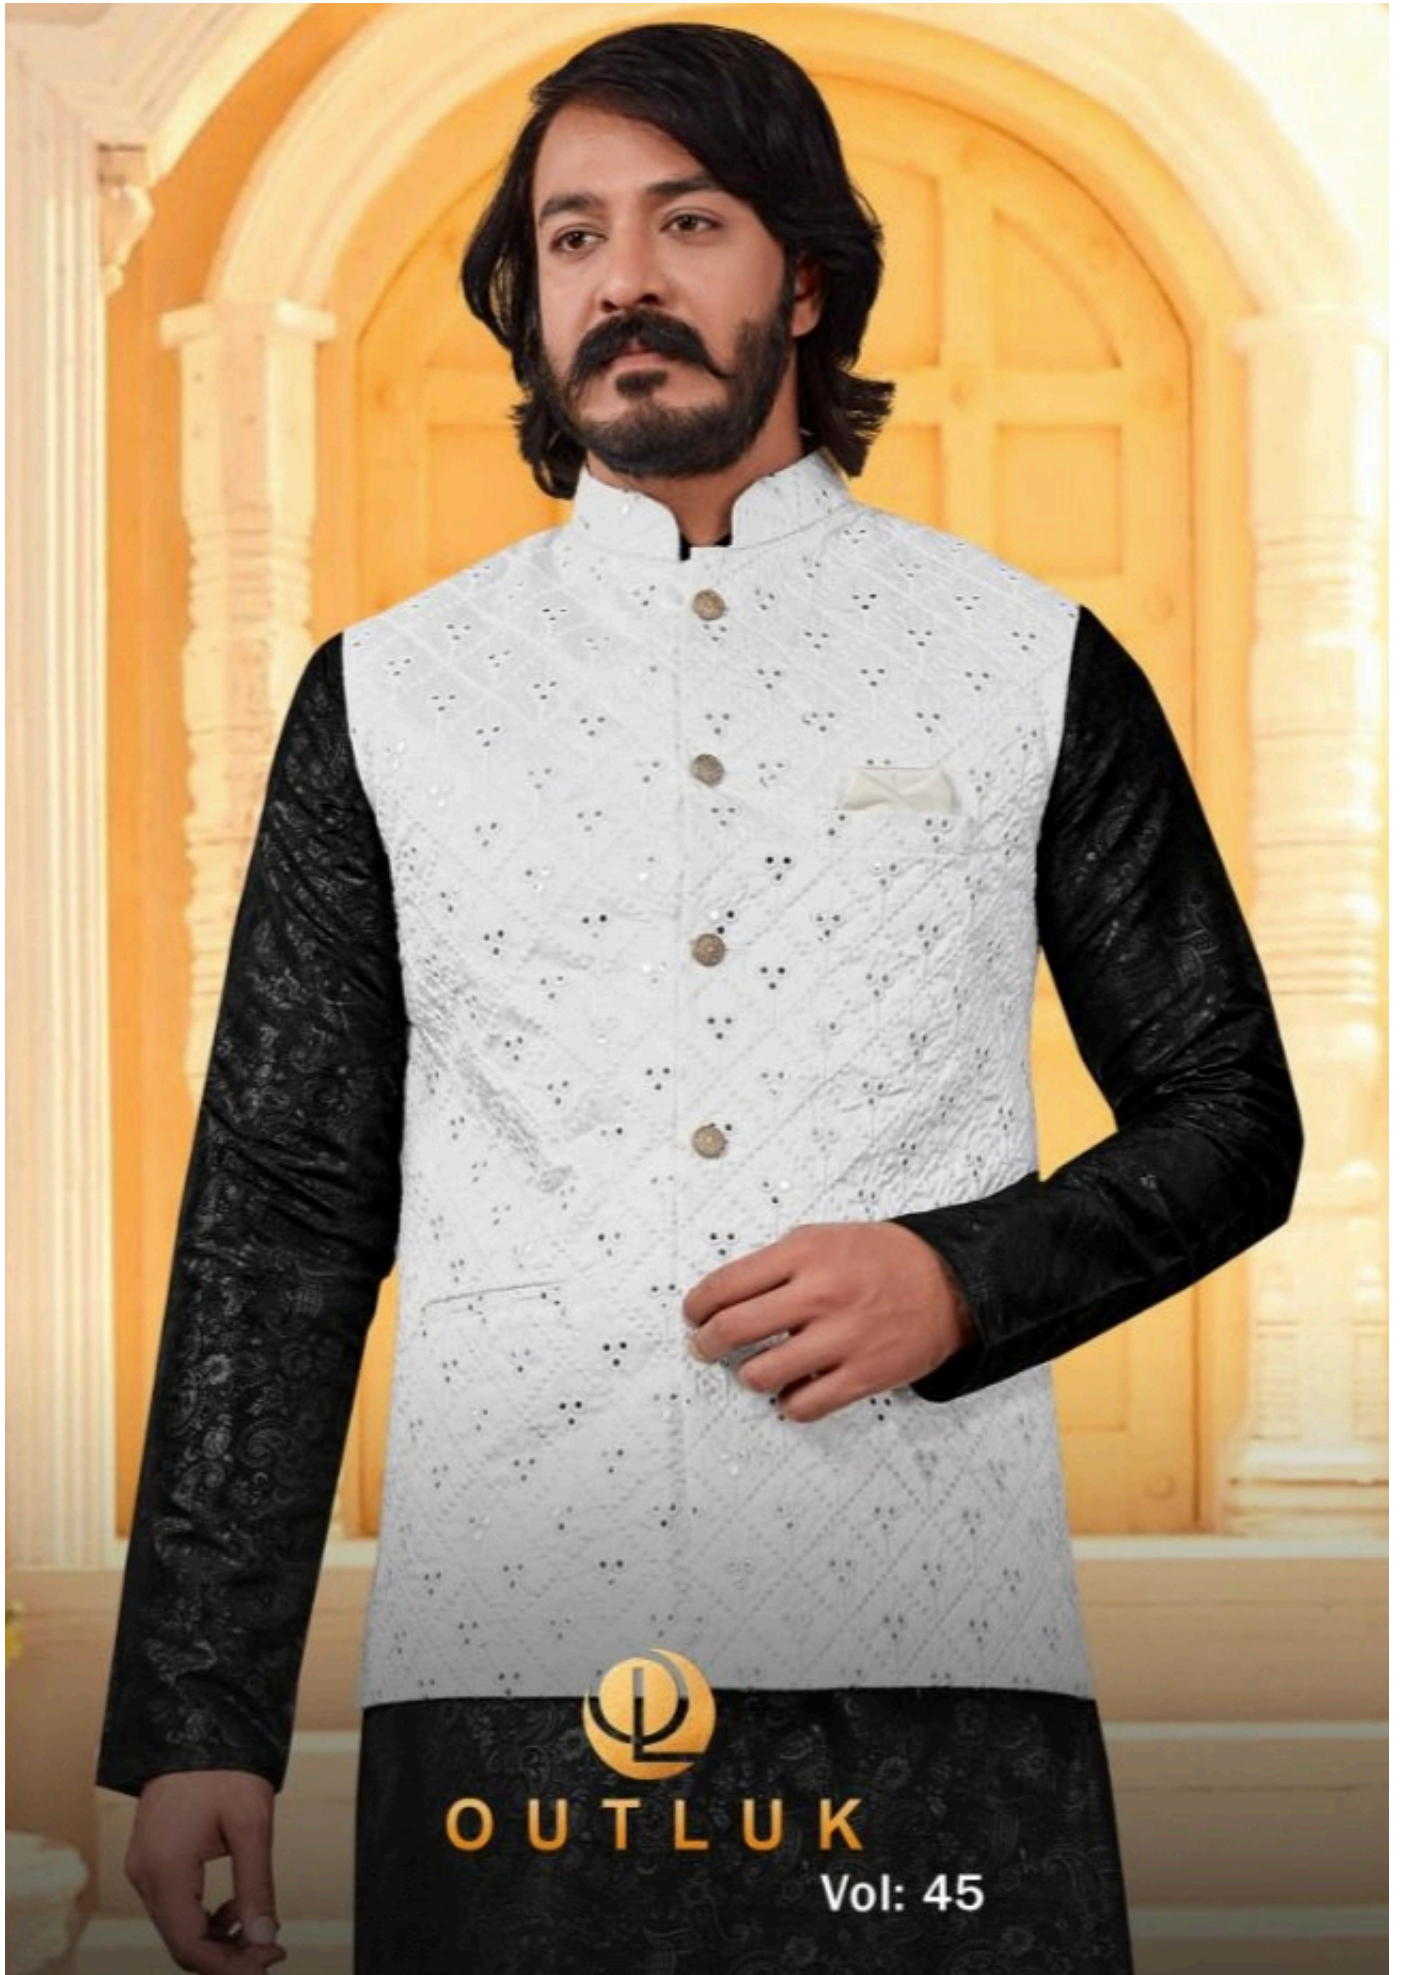

OUTLUK

Vol: 45