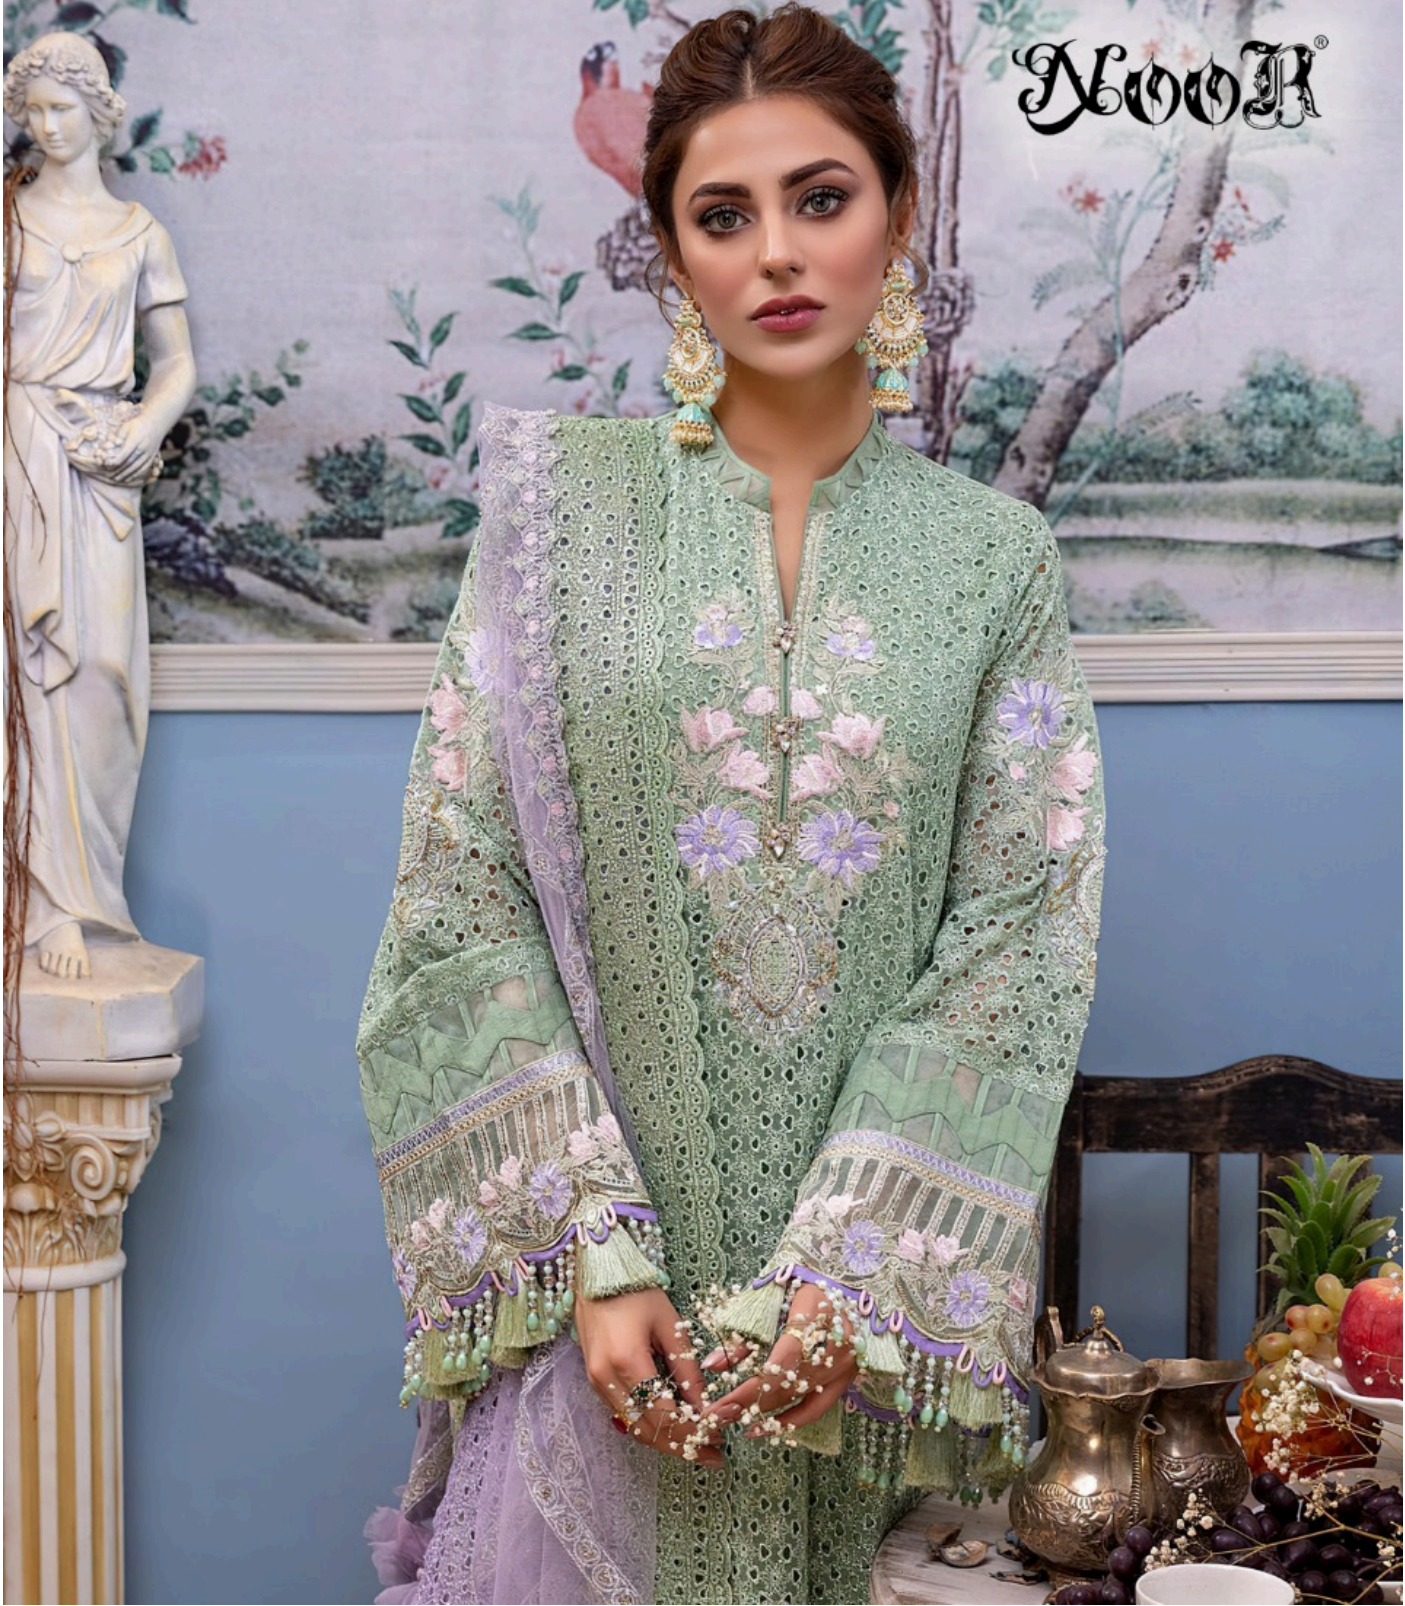

BARROCO

NOOR®

BARROCO

NOOR®

NOOR[®] BARROCO

D.No.10081

TOP

FOX GEORGETTE WITH
STYLISH WORK

BOTTOM-INNER

HEAVY SANTOON

DUPATTA

NET EMBROIDERY
WITH BORDER

NOOR[®] BARROCO

D.No.10080

TOP

**FOX GEORGETTE WITH
STYLISH WORK**

**BOTTOM-INNER
HEAVY SANTOON**

**DUPATTA
NET EMBROIDERY
WITH BORDER**

NOOR[®] BARROCO

10080

10081

10082

NOOR[®] BARROCO

D.No.10082

TOP

FOX GEORGETTE WITH
STYLISH WORK

BOTTOM-INNER

HEAVY SANTOON

DUPATTA

NET EMBROIDERY
WITH BORDER

BARROCO

NOOR®