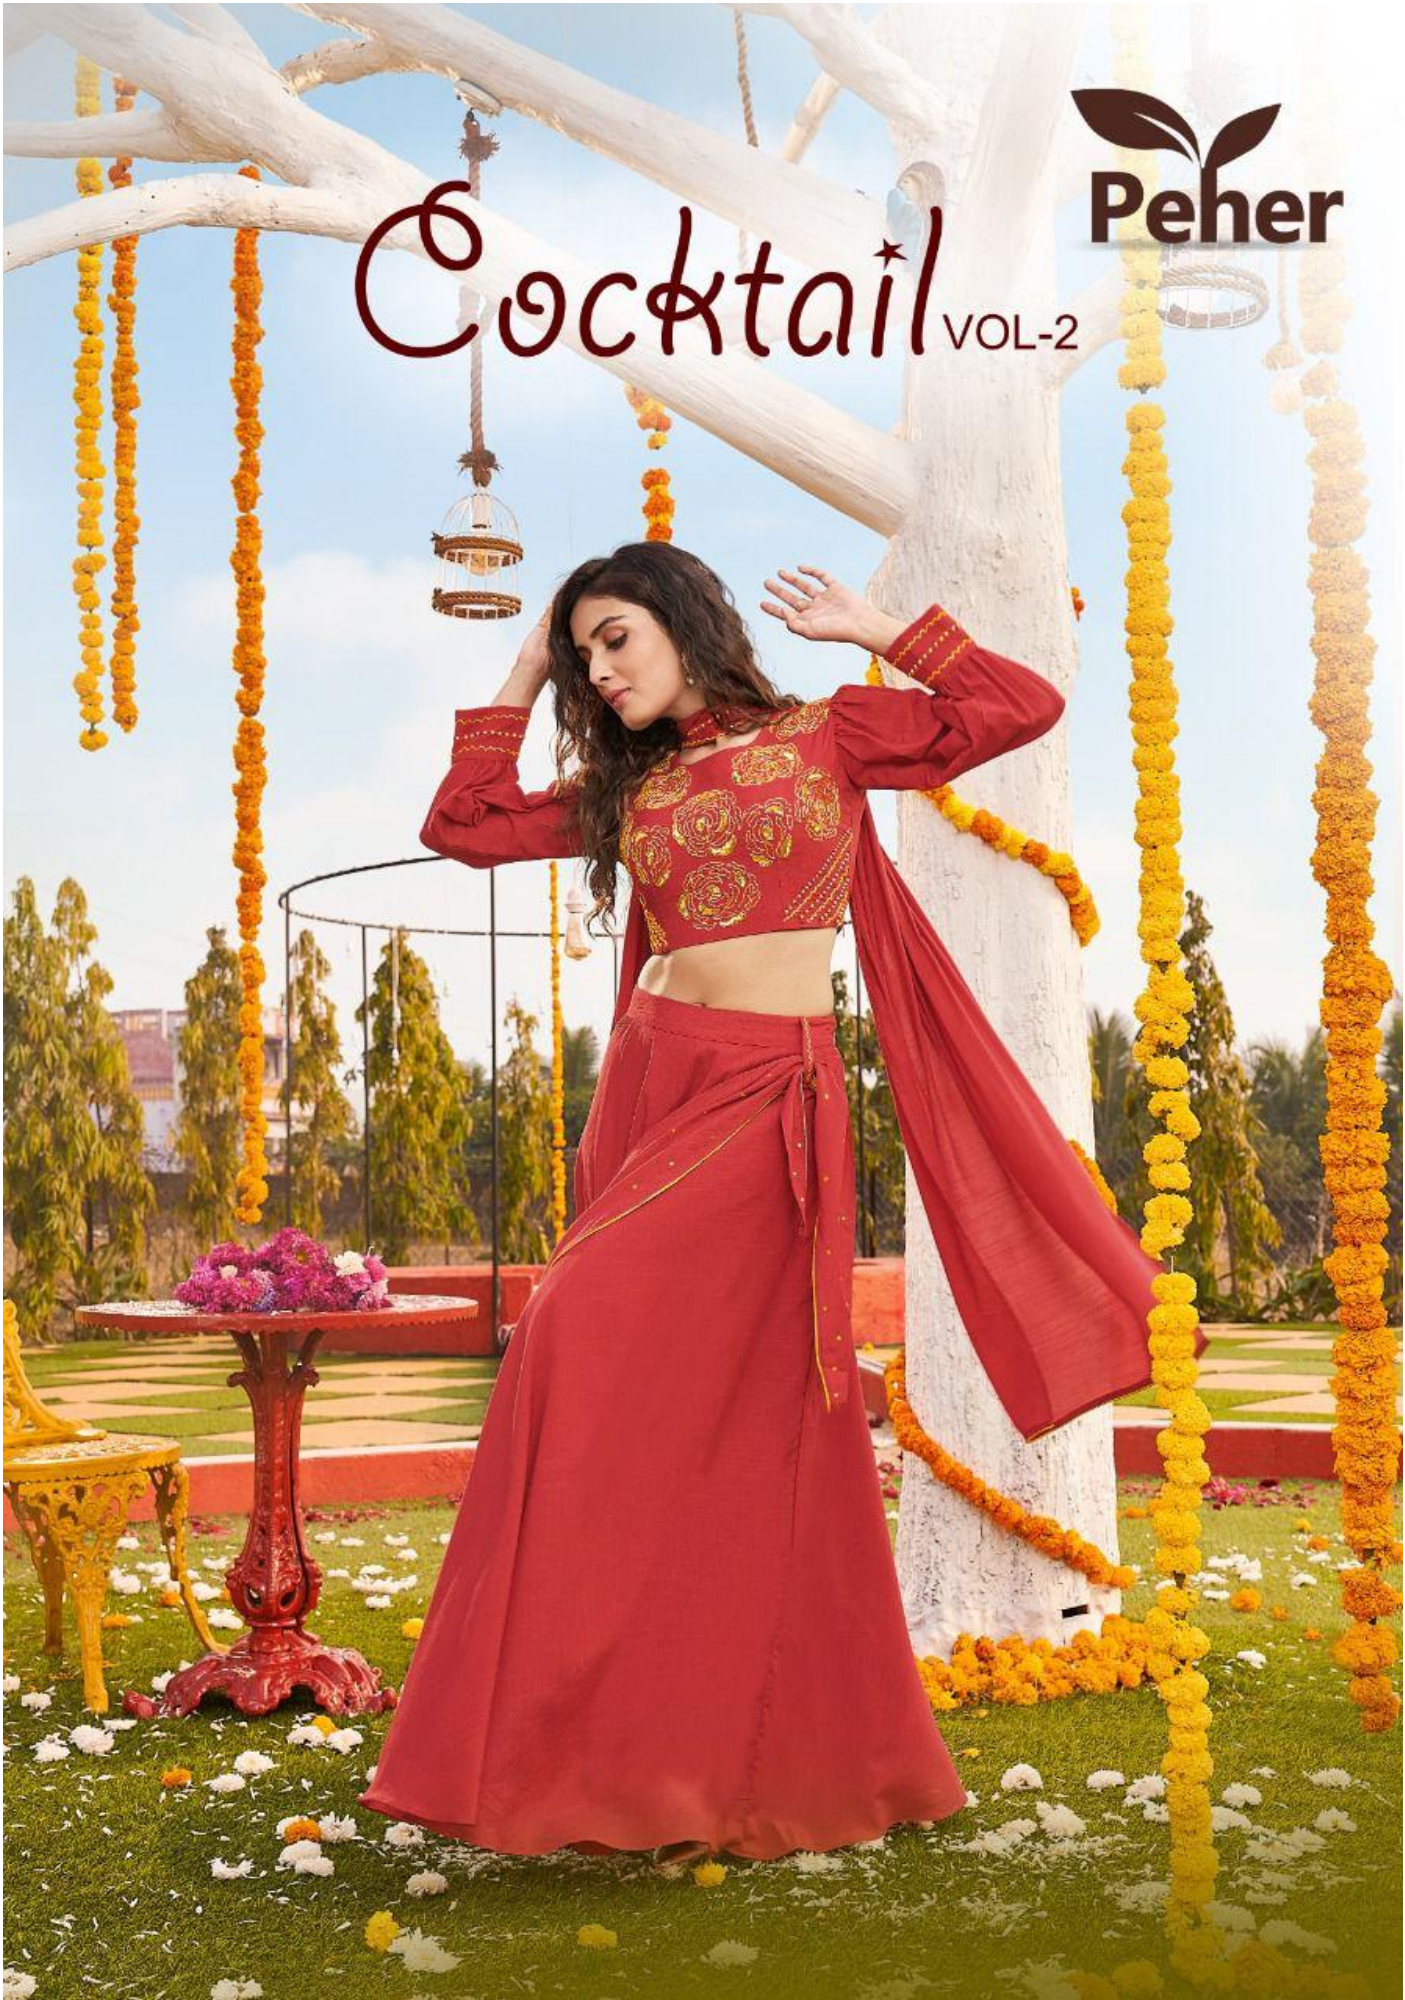

Peher

Cocktail VOL-2