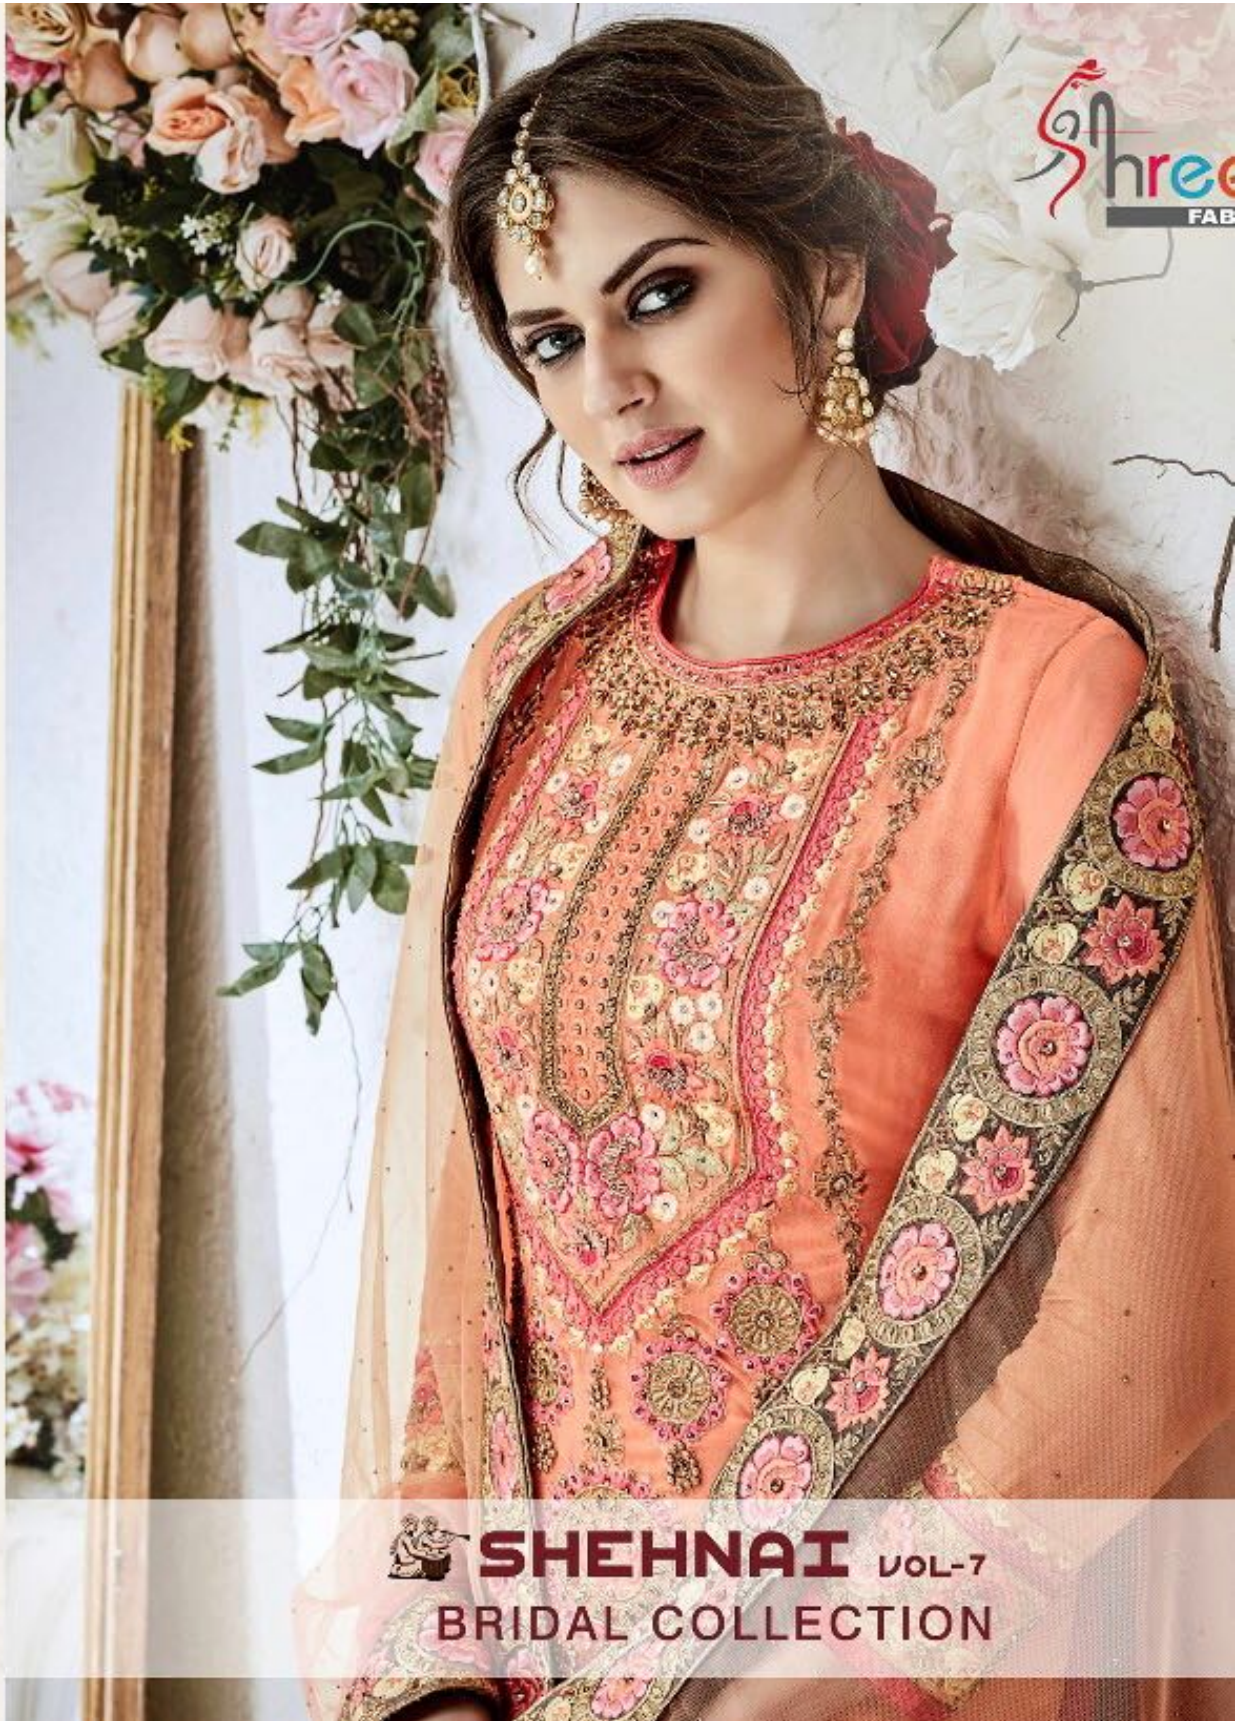

Shree  
FAB

**SHEHNAI** VOL-7  
BRIDAL COLLECTION

**SHEHNAI** VOL-7  
BRIDAL COLLECTION

A melange of fresh color and style delightful  
enhanced by natural ray of fabrics.

**Shree**  
PARS

A mélange of fresh color and style's delightful  
enhanced by natural ray of fabrics.

A melange of fresh color and style delightful enhanced by natural ray of fabrics  
D.NO:- 6035

Shree  
PARIS

A melange of fresh color and style delightful  
enhanced by natural ray of fabrics.

D.NO:- 6032