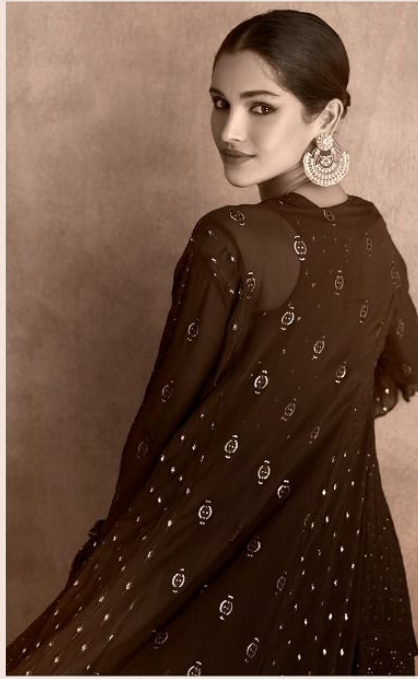

SAYURI®
Designer