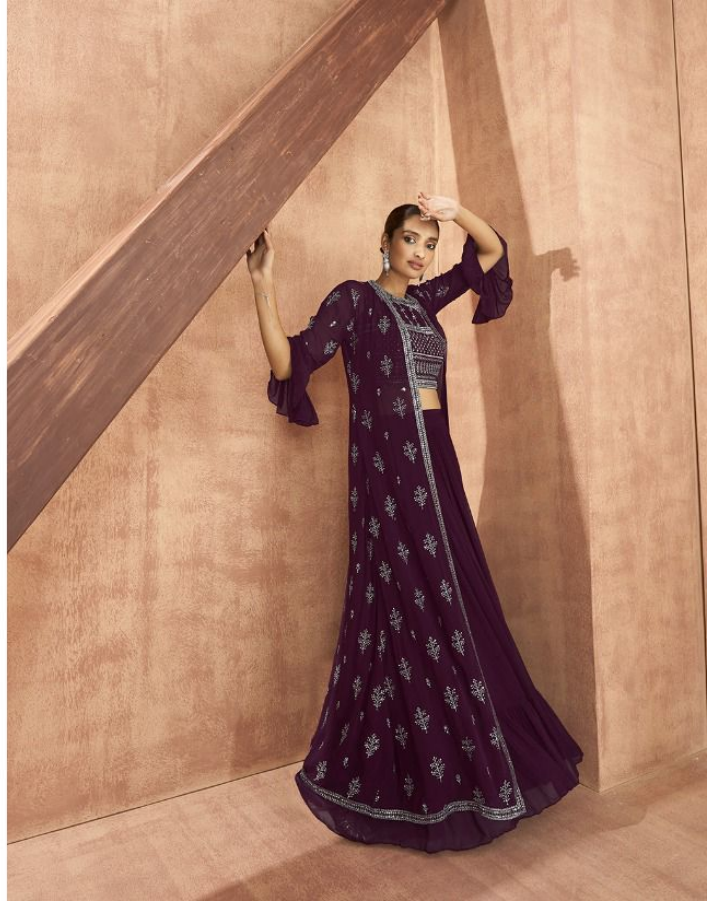

SAYURI®
Designer

D NO : 9101