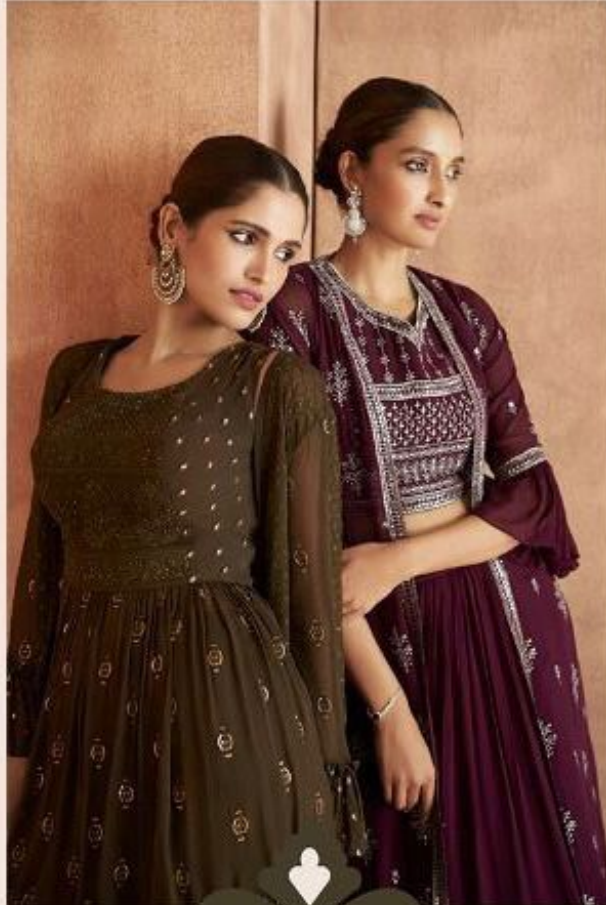

INSPIRE

SAYURI®
Designer

ATTIRES