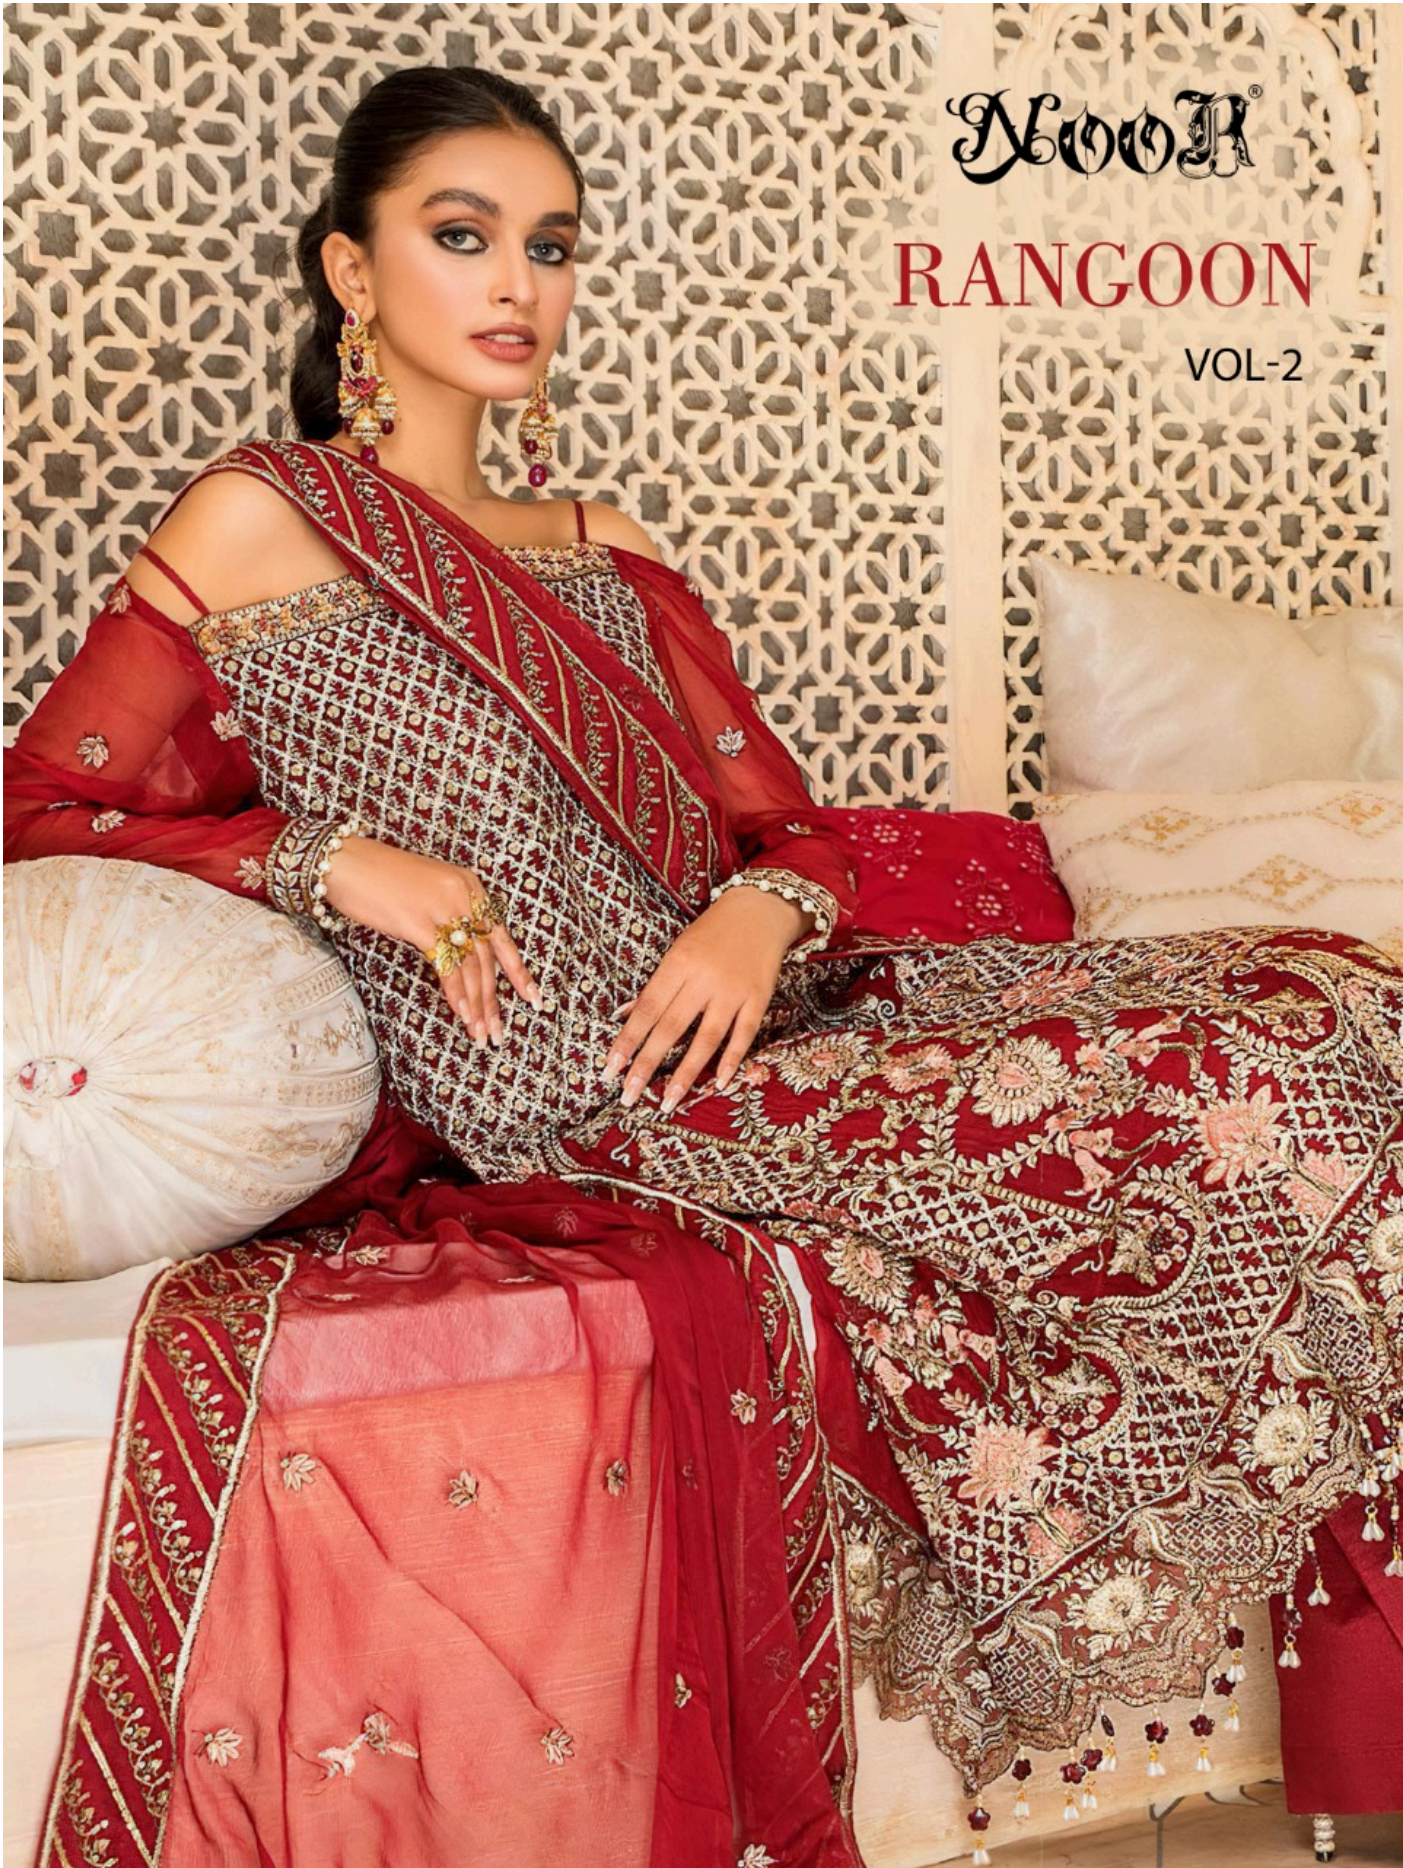

Noor®

RANGOON

VOL-2

Noor®

RANGOON

VOL-2

Noor[®]
RANGOON
VOL-2

TOP

**GEORGETTE WITH
STYLISH WORK**

**BOTTOM / INNER
HEAVY SANTOON**

**DUPATTA
NAZMEEN DUPATTA
WITH BORDER**

1207

Noor[®]
RANGOON
VOL-2

TOP

GEORGETTE WITH
STYLISH WORK

BOTTOM / INNER
HEAVY SANTOON

DUPATTA
NET DUPATTA
WITH BORDER

1206

Noor[®]
RANGOON
VOL-2

TOP

GEORGETTE WITH
STYLISH WORK

BOTTOM / INNER
HEAVY SANTOON

DUPATTA
NET DUPATTA
WITH BORDER

1208