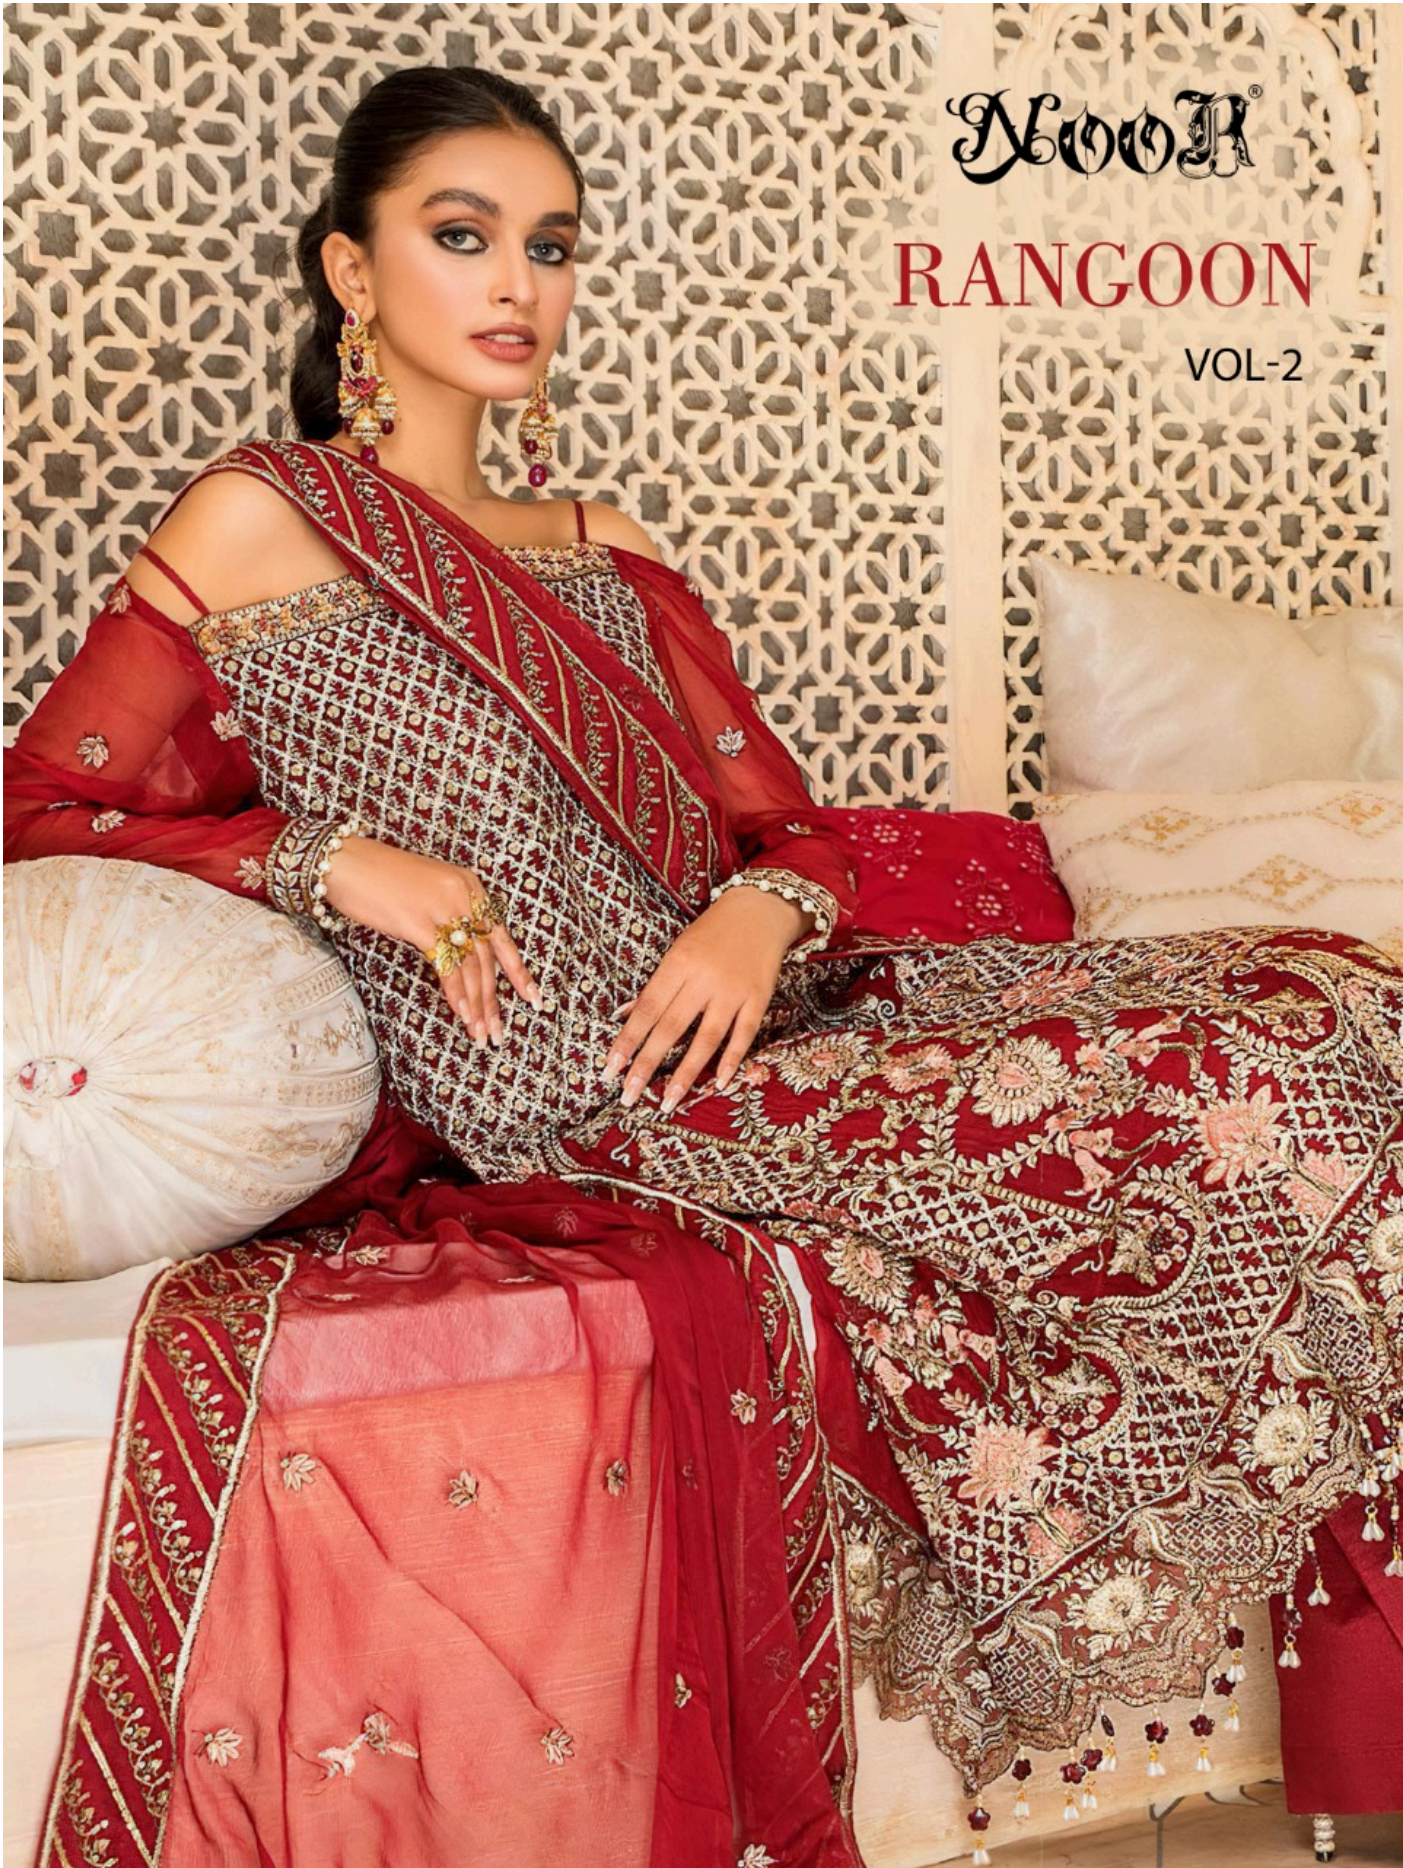

Noor®

RANGOON

VOL-2

Noor®

RANGOON

VOL-2

Noor[®]
RANGOON
VOL-2

TOP

**GEORGETTE WITH
STYLISH WORK**

**BOTTOM / INNER
HEAVY SANTOON**

DUPATTA

**NAZMEEN DUPATTA
WITH BORDER**

1207

Noor[®]
RANGOON
VOL-2

TOP

GEORGETTE WITH
STYLISH WORK

BOTTOM / INNER
HEAVY SANTOON

DUPATTA
NET DUPATTA
WITH BORDER

1206

Noor[®]
RANGOON
VOL-2

TOP

GEORGETTE WITH
STYLISH WORK

BOTTOM / INNER
HEAVY SANTOON

DUPATTA
NET DUPATTA
WITH BORDER