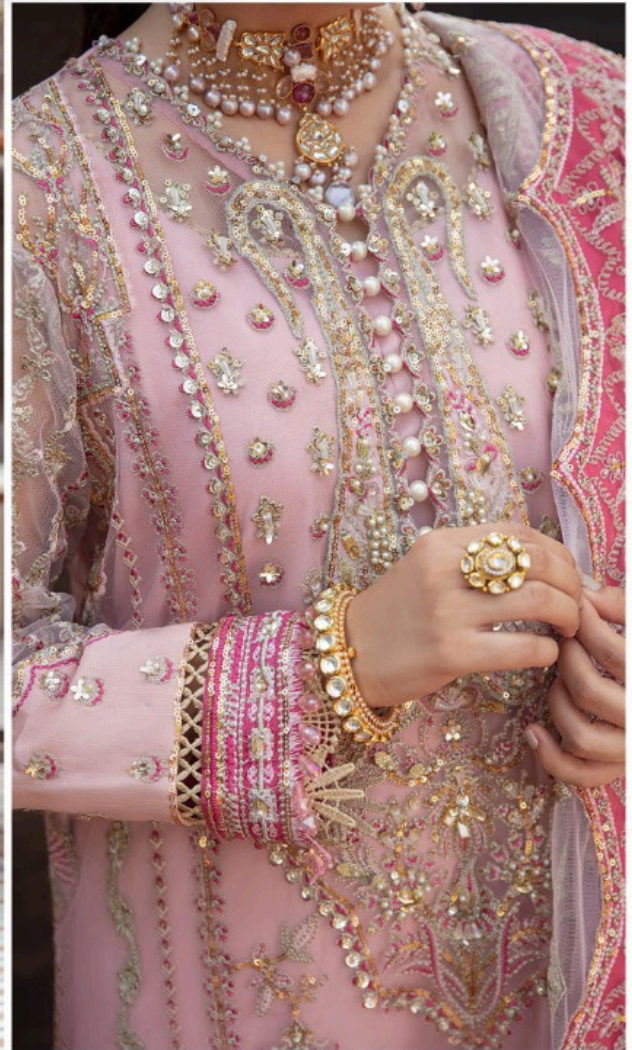

AFROZEH
VOL-2

NOOR®

14004

TOP

FOX GEORGETTE WITH
STYLISH WORK

BOTTOM-INNER
HEAVY SANTOON

DUPATTA
NET EMBROIDERY
WITH BORDER

Noor
AFROZEH
VOL-2

14006

AFROZEH
VOL-2

NOOR®

14005

TOP

FOX GEORGETTE WITH
STYLISH WORK

BOTTOM-INNER
HEAVY SANTOON

DUPATTA

NET EMBROIDERY
WITH BORDER

AFROZEH
VOL-2

NOOR®

14006

TOP

FOX GEORGETTE WITH
STYLISH WORK

BOTTOM-INNER
HEAVY SANTOON

DUPATTA
NET EMBROIDERY
WITH BORDER