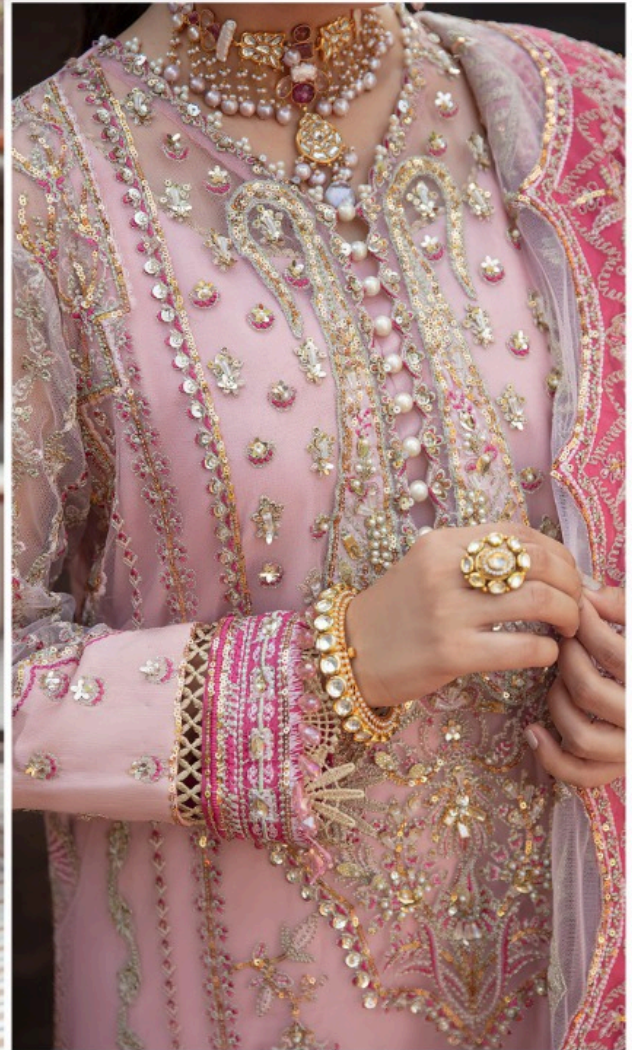

AFROZEH  
VOL-2

NOOR®

14004

TOP

FOX GEORGETTE WITH  
STYLISH WORK

BOTTOM-INNER  
HEAVY SANTOON

DUPATTA  
NET EMBROIDERY  
WITH BORDER

NOOR  
AFROZEH  
VOL-2

14006

AFROZEH  
VOL-2

NOOR®

14005

**TOP**

FOX GEORGETTE WITH  
STYLISH WORK

**BOTTOM-INNER**  
HEAVY SANTOON

**DUPATTA**  
NET EMBROIDERY  
WITH BORDER

AFROZEH  
VOL-2

NOOR®

14006

TOP

FOX GEORGETTE WITH  
STYLISH WORK

BOTTOM-INNER  
HEAVY SANTOON

DUPATTA  
NET EMBROIDERY  
WITH BORDER