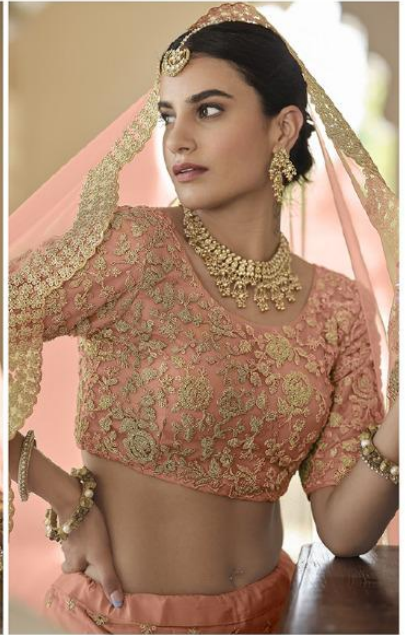

ARYA DESIGNS

8405

ARYA DESIGNS

8408

ARYA DESIGNS

CINDERELLA
vol-11

SKU	MAIN COLOUR	BLOUSE FABRIC	LEHANGA FABRIC	DUPATTA FABRIC	SIZE (SEMI-STITCHED)	WORK	PRICE
8401	PINK	SOFT NET	SOFT NET	SOFT NET	LFTO 42 INCHES (BUST & WAIST)	DORI, SEQUINS	3350/- (FLAT)+ (GST)+SHIPPING
8402	PISTA	SOFT NET	SOFT NET	SOFT NET	LFTO 42 INCHES (BUST & WAIST)	DORI, SEQUINS	3350/- (FLAT)+ (GST)+SHIPPING
8403	RAMA GREEN	SOFT NET	SOFT NET	SOFT NET	LFTO 42 INCHES (BUST & WAIST)	DORI, SEQUINS	3350/- (FLAT)+ (GST)+SHIPPING
8404	BABY PINK	SOFT NET	SOFT NET	SOFT NET	LFTO 42 INCHES (BUST & WAIST)	DORI, SEQUINS	3350/- (FLAT)+ (GST)+SHIPPING
8405	MAUVE	SOFT NET	SOFT NET	SOFT NET	LFTO 42 INCHES (BUST & WAIST)	DORI, SEQUINS	3350/- (FLAT)+ (GST)+SHIPPING
8406	OLIVE GREEN	SOFT NET	SOFT NET	SOFT NET	LFTO 42 INCHES (BUST & WAIST)	DORI, SEQUINS	3350/- (FLAT)+ (GST)+SHIPPING
8407	PEACH	SOFT NET	SOFT NET	SOFT NET	LFTO 42 INCHES (BUST & WAIST)	DORI, SEQUINS	3350/- (FLAT)+ (GST)+SHIPPING
8408	GREEN	SOFT NET	SOFT NET	SOFT NET	LFTO 42 INCHES (BUST & WAIST)	DORI, SEQUINS	3350/- (FLAT)+ (GST)+SHIPPING