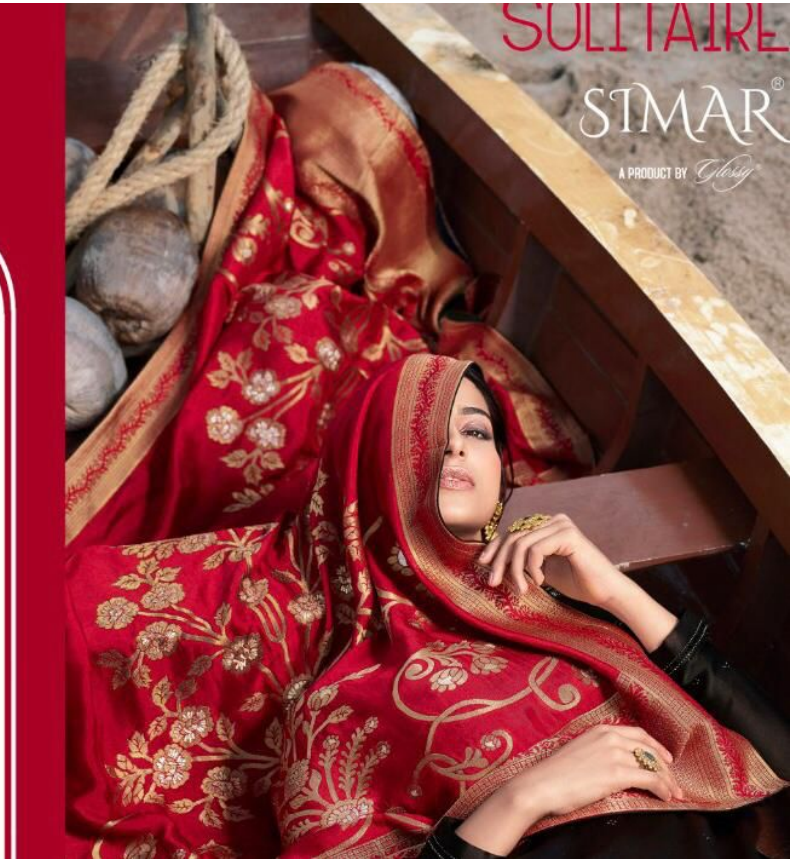

SIMAR®

A PRODUCT BY *Shiny*

SOLITAIRE

PRODUCT DETAILS

TOP

SATIN GEORGETTE SWAROVSKI WORK

BOTTOM & ENEER

PURE SANTOON

DUPATTA

PURE VISCOSE DOLA JAQUARD

S G CREATIONS