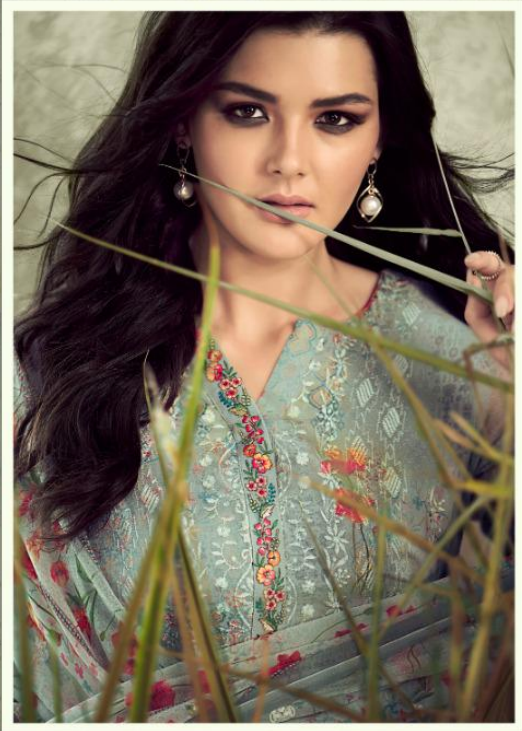

Glossy

Crescent

Glossy

Crescent

Glossy

Crescent

Glossy

PRODUCT DETAILS

TOP

PURE VISCOS GEORGETTE WITH EMBROIDERY
DIGITAL PRINT

INNER & BOTTOM

PURE JAM SATIN

DUPATTA

GEORGETTE DIGITAL PRINT WITH SEQUENCE
EMBROIDERY

S G CREATIONS

106, Padmavati Textile Market,
Ring Road, Surat-395002
Ph.:+91 9979934876, 9376611469
E-mail : glossysg@gmail.com
www.simardresses.com