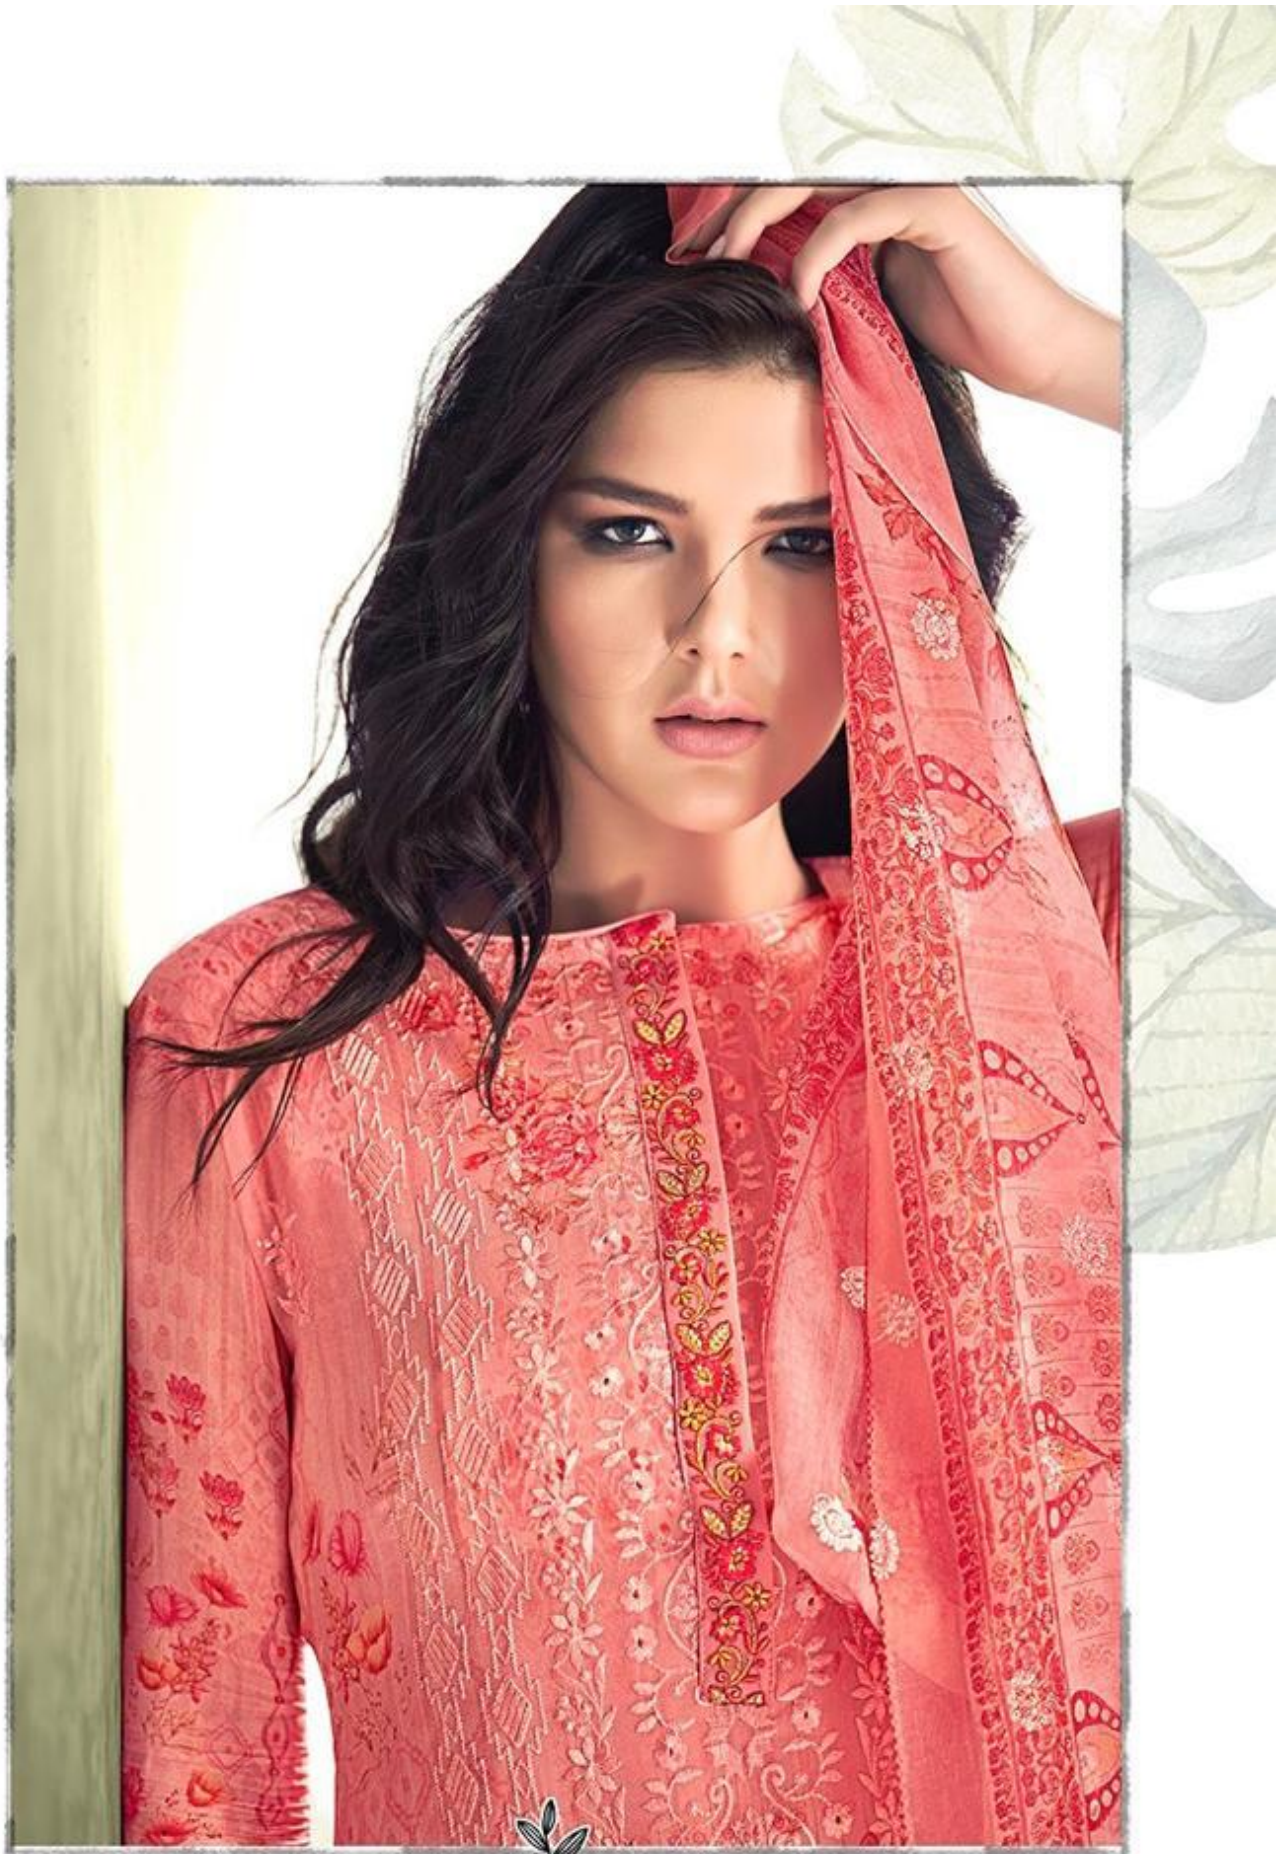

TOP

PURE VISCOSE GEORGETTE WITH EMBROIDERY
DIGITAL PRINT

INNER & BOTTOM

PURE JAM SATIN

DUPATTA

GEORGETTE DIGITAL PRINT WITH SEQUENCE
EMBROIDERY

S G CREATIONS

106, Padmavati Textile Market,
Ring Road, Surat-395002
Ph.:+91 9979934876, 9376611469
E-mail : glossysg@gmail.com
www.simardresses.com