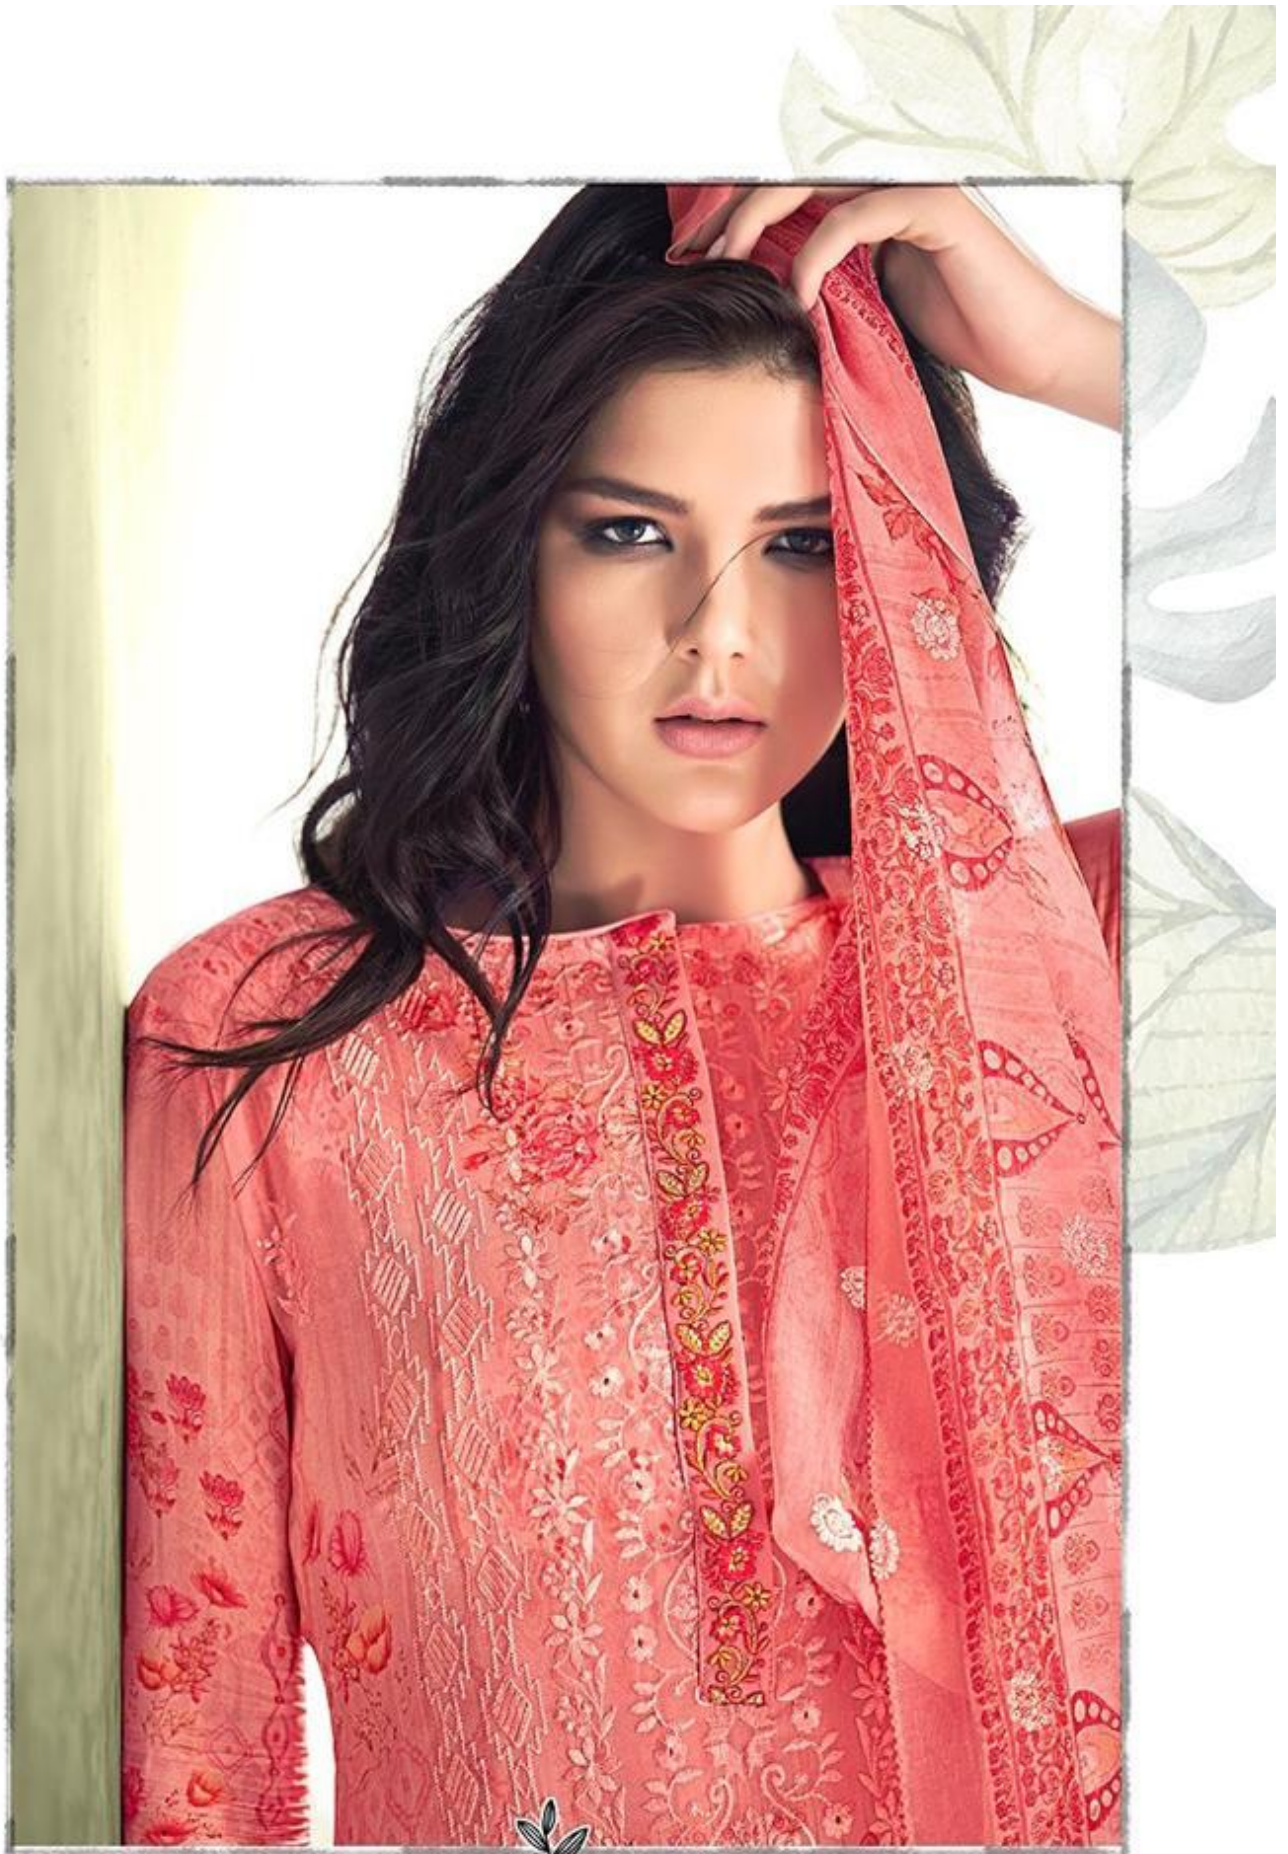

TOP

PURE VISCOS GEORGETTE WITH EMBROIDERY
DIGITAL PRINT

INNER & BOTTOM

PURE JAM SATIN

DUPATTA

GEORGETTE DIGITAL PRINT WITH SEQUENCE
EMBROIDERY

S G CREATIONS

106, Padmavati Textile Market,
Ring Road, Surat-395002
Ph.:+91 9979934876, 9376611469
E-mail : glossysg@gmail.com
www.simardresses.com