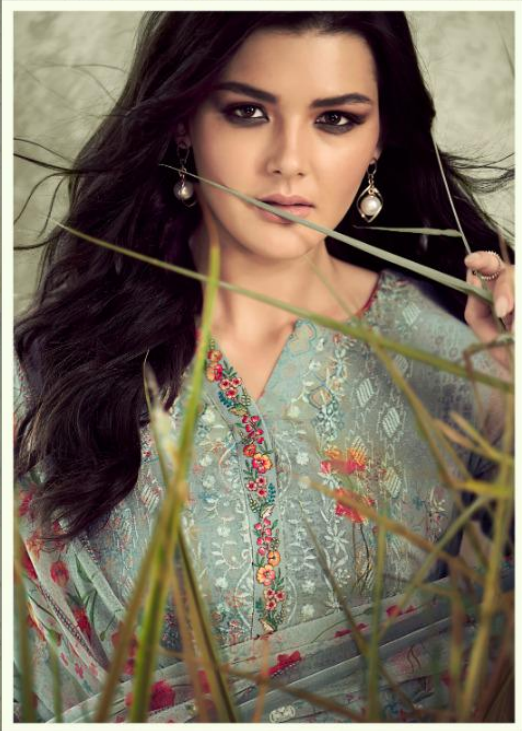

Glossy

Crescent

Glossy

Crescent

Glossy

Crescent

Glossy

PRODUCT DETAILS

TOP

PURE VISCOSE GEORGETTE WITH EMBROIDERY
DIGITAL PRINT

INNER & BOTTOM

PURE JAM SATIN

DUPATTA

GEORGETTE DIGITAL PRINT WITH SEQUENCE
EMBROIDERY

S G CREATIONS

106, Padmavati Textile Market,
Ring Road, Surat-395002
Ph.:+91 9979934876, 9376611469
E-mail : glossysg@gmail.com
www.simardresses.com