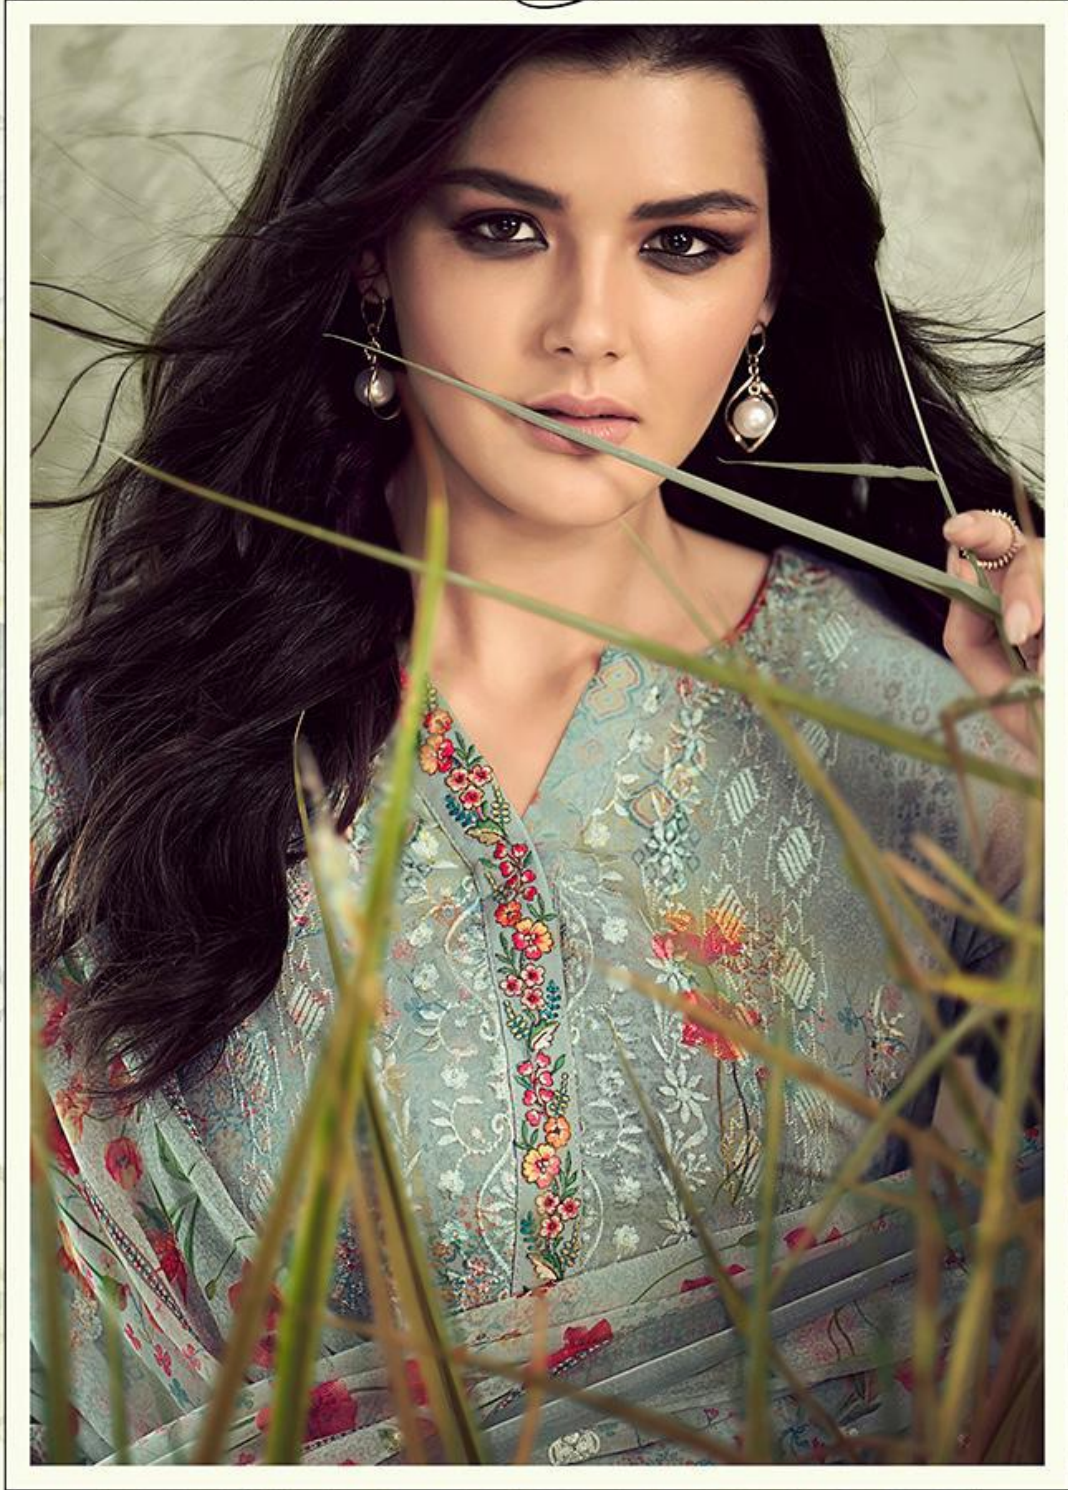

Glossy

Crescent

Glossy

Crescent

Glossy

Crescent

Glossy

PRODUCT DETAILS

TOP

PURE VISCOSE GEORGETTE WITH EMBROIDERY
DIGITAL PRINT

INNER & BOTTOM

PURE JAM SATIN

DUPATTA

GEORGETTE DIGITAL PRINT WITH SEQUENCE
EMBROIDERY

S G CREATIONS

106, Padmavati Textile Market,
Ring Road, Surat-395002
Ph.:+91 9979934876, 9376611469
E-mail : glossysg@gmail.com
www.simardresses.com