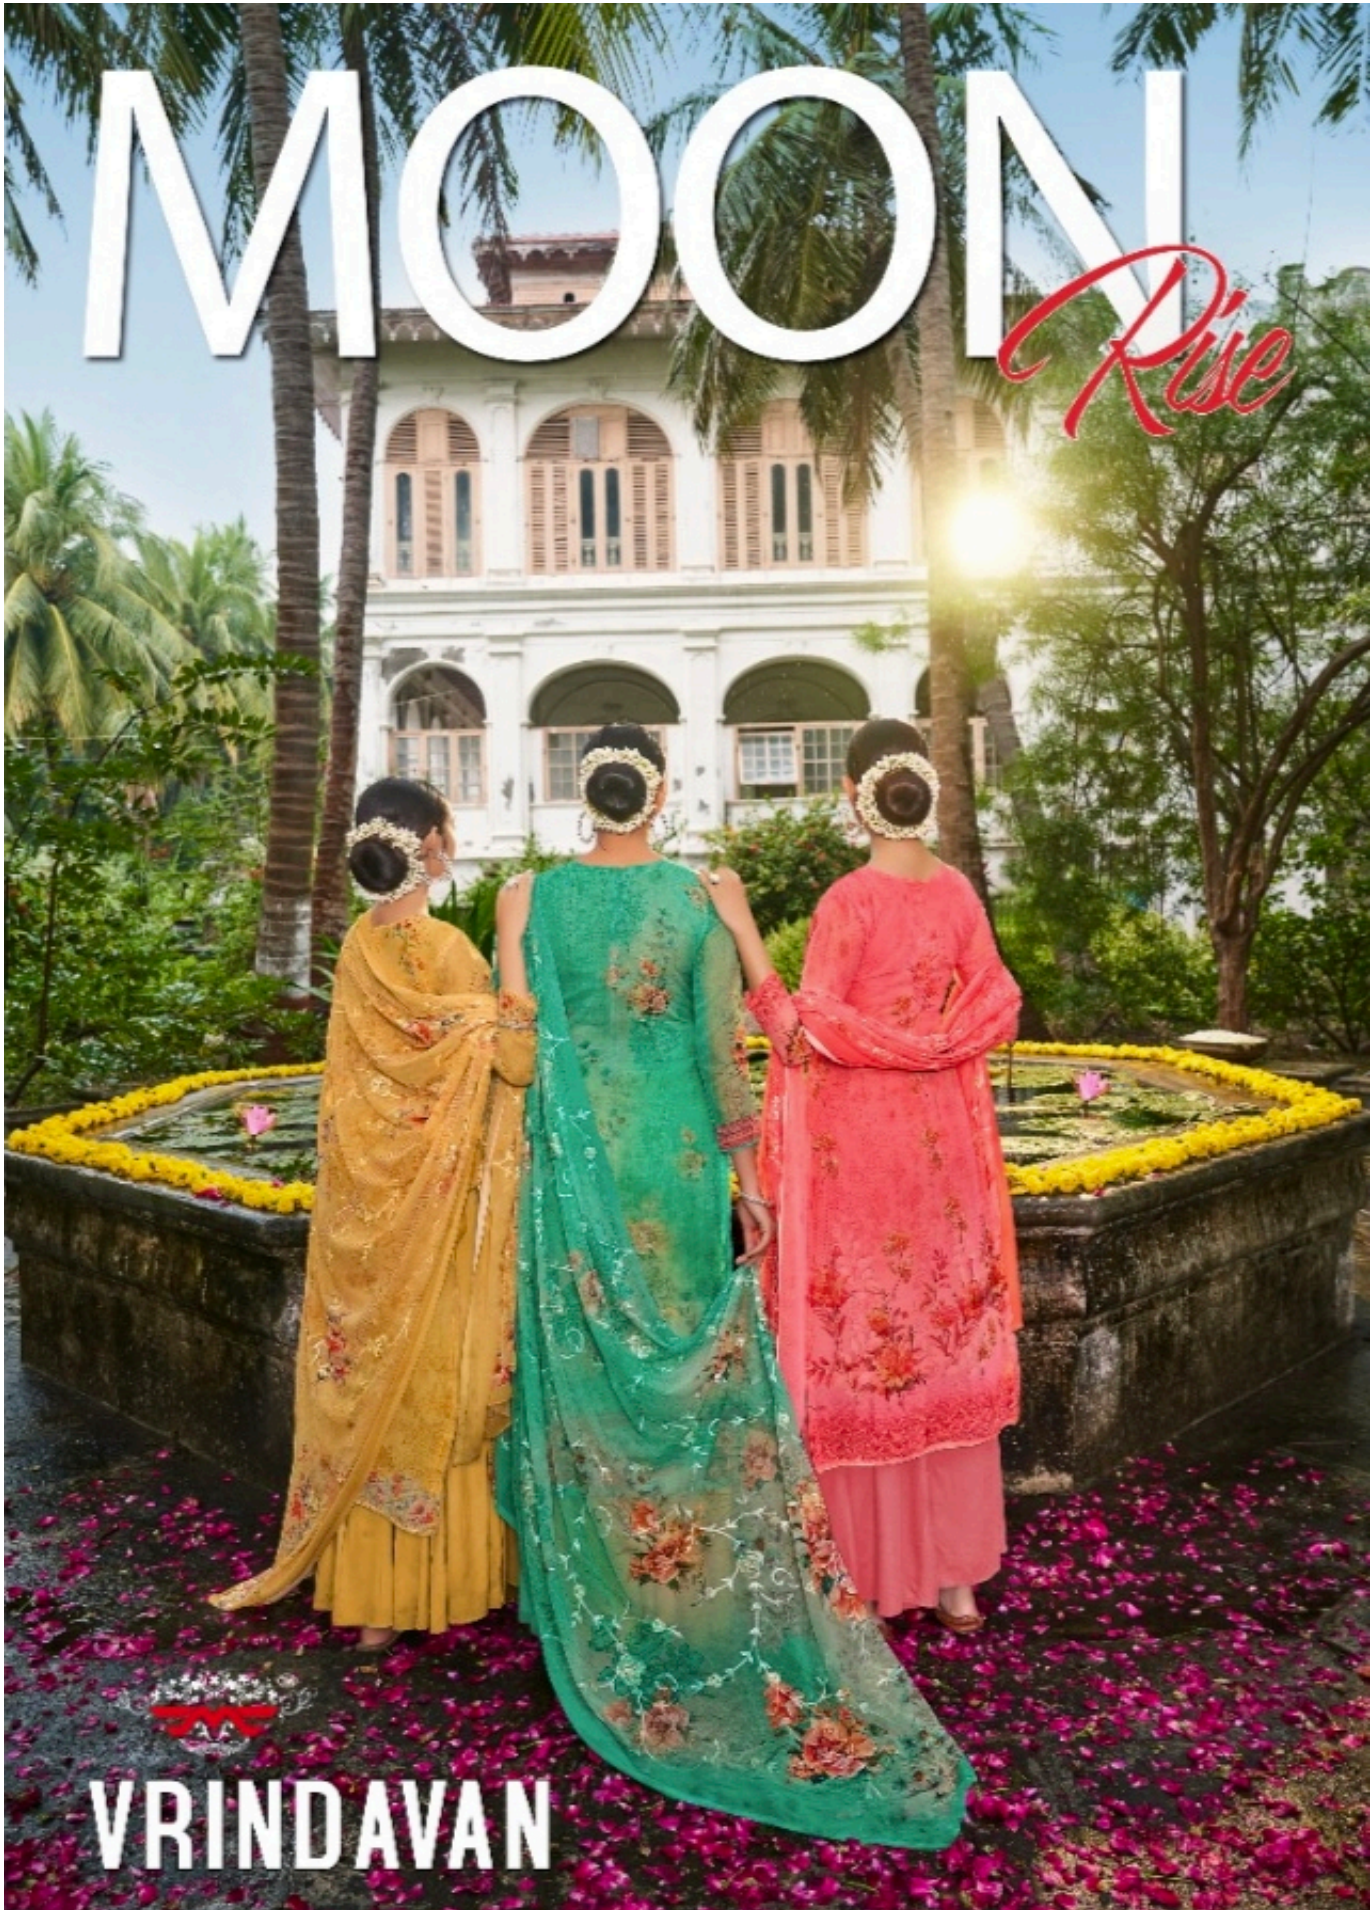

MOON

Rise

VRINDAVAN

MOON

Rise

VRINDAVAN

Mayur FABRICS

4707

Mayur

Mayur FABRICS

4708

Mayur FABRICS

4706

Mayur FABRICS

4701

FASHION IS THE MOST POWERFUL ART. IT'S MOVEMENT, DESIGN AND ARCHITECTURE ALL IN ONE.
IT SHOWS THE WORLD WHO WE ARE AND WHO WE'D LIKE TO BE.