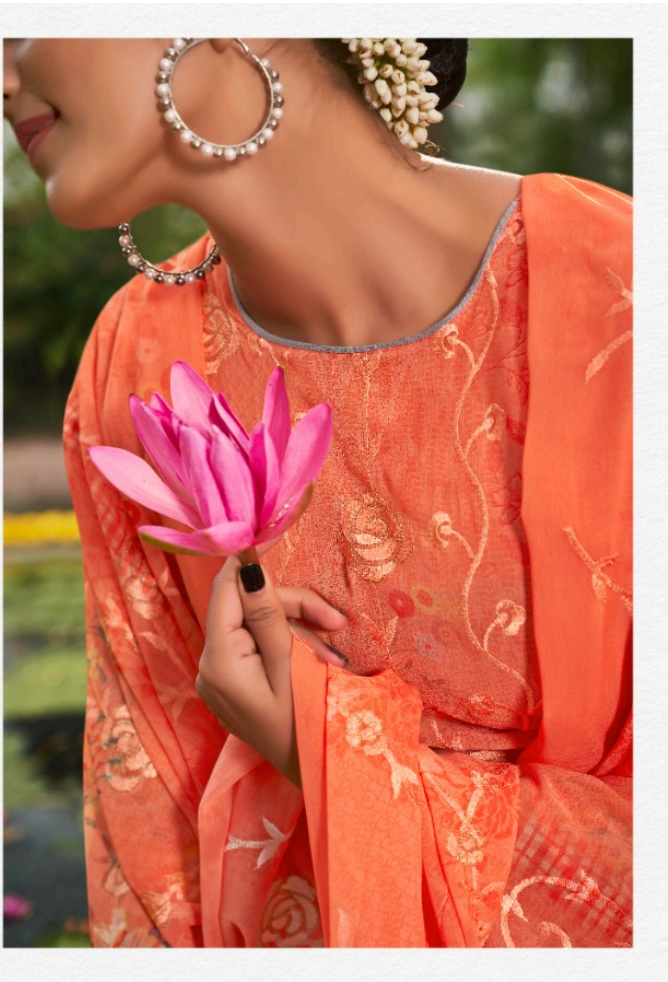

MOON

Rise

VRINDAVAN

MOON

Rise

VRINDAVAN

Mayur FABRICS

4707

Mayur

Mayur FABRICS

4708

Mayur FABRICS

4706

Mayur FABRICS

4701

FASHION IS THE MOST POWERFUL ART. IT'S MOVEMENT, DESIGN AND ARCHITECTURE ALL IN ONE.
IT SHOWS THE WORLD WHO WE ARE AND WHO WE'D LIKE TO BE.