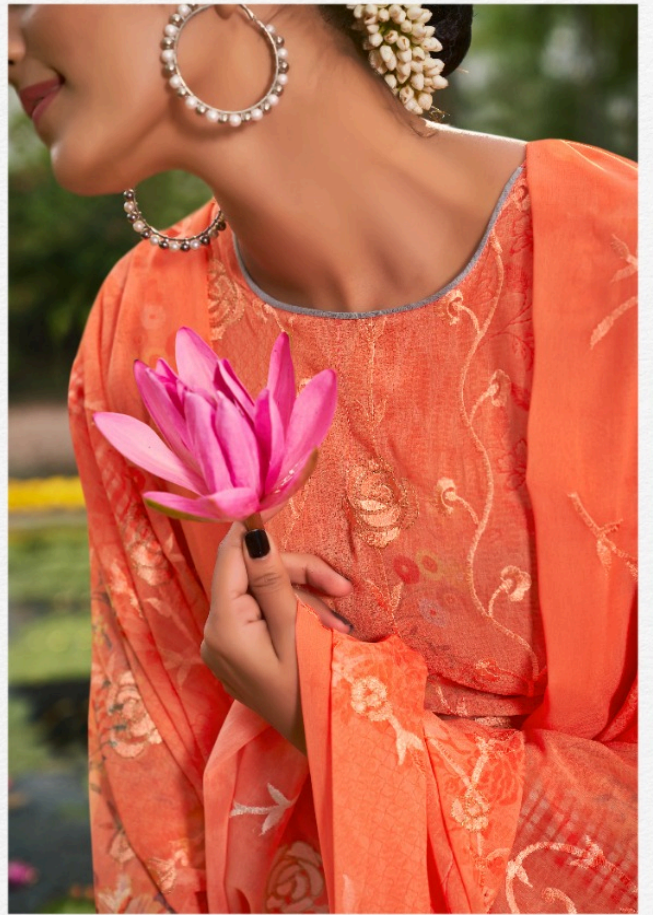

MOON

Rise

VRINDAVAN

MOON

Rise

VRINDAVAN

Mayur FABRICS

4707

Mayur

Mayur FABRICS

Mayur FABRICS

4706

Mayur FABRICS

4701

FASHION IS THE MOST POWERFUL ART. IT'S MOVEMENT, DESIGN AND ARCHITECTURE ALL IN ONE.
IT SHOWS THE WORLD WHO WE ARE AND WHO WE'D LIKE TO BE.

Mayur FABRICS

4705 ◊

Mayur FABRICS

Mayur FABRICS

4705

Mayur FABRICS

4702

MOON

Rise