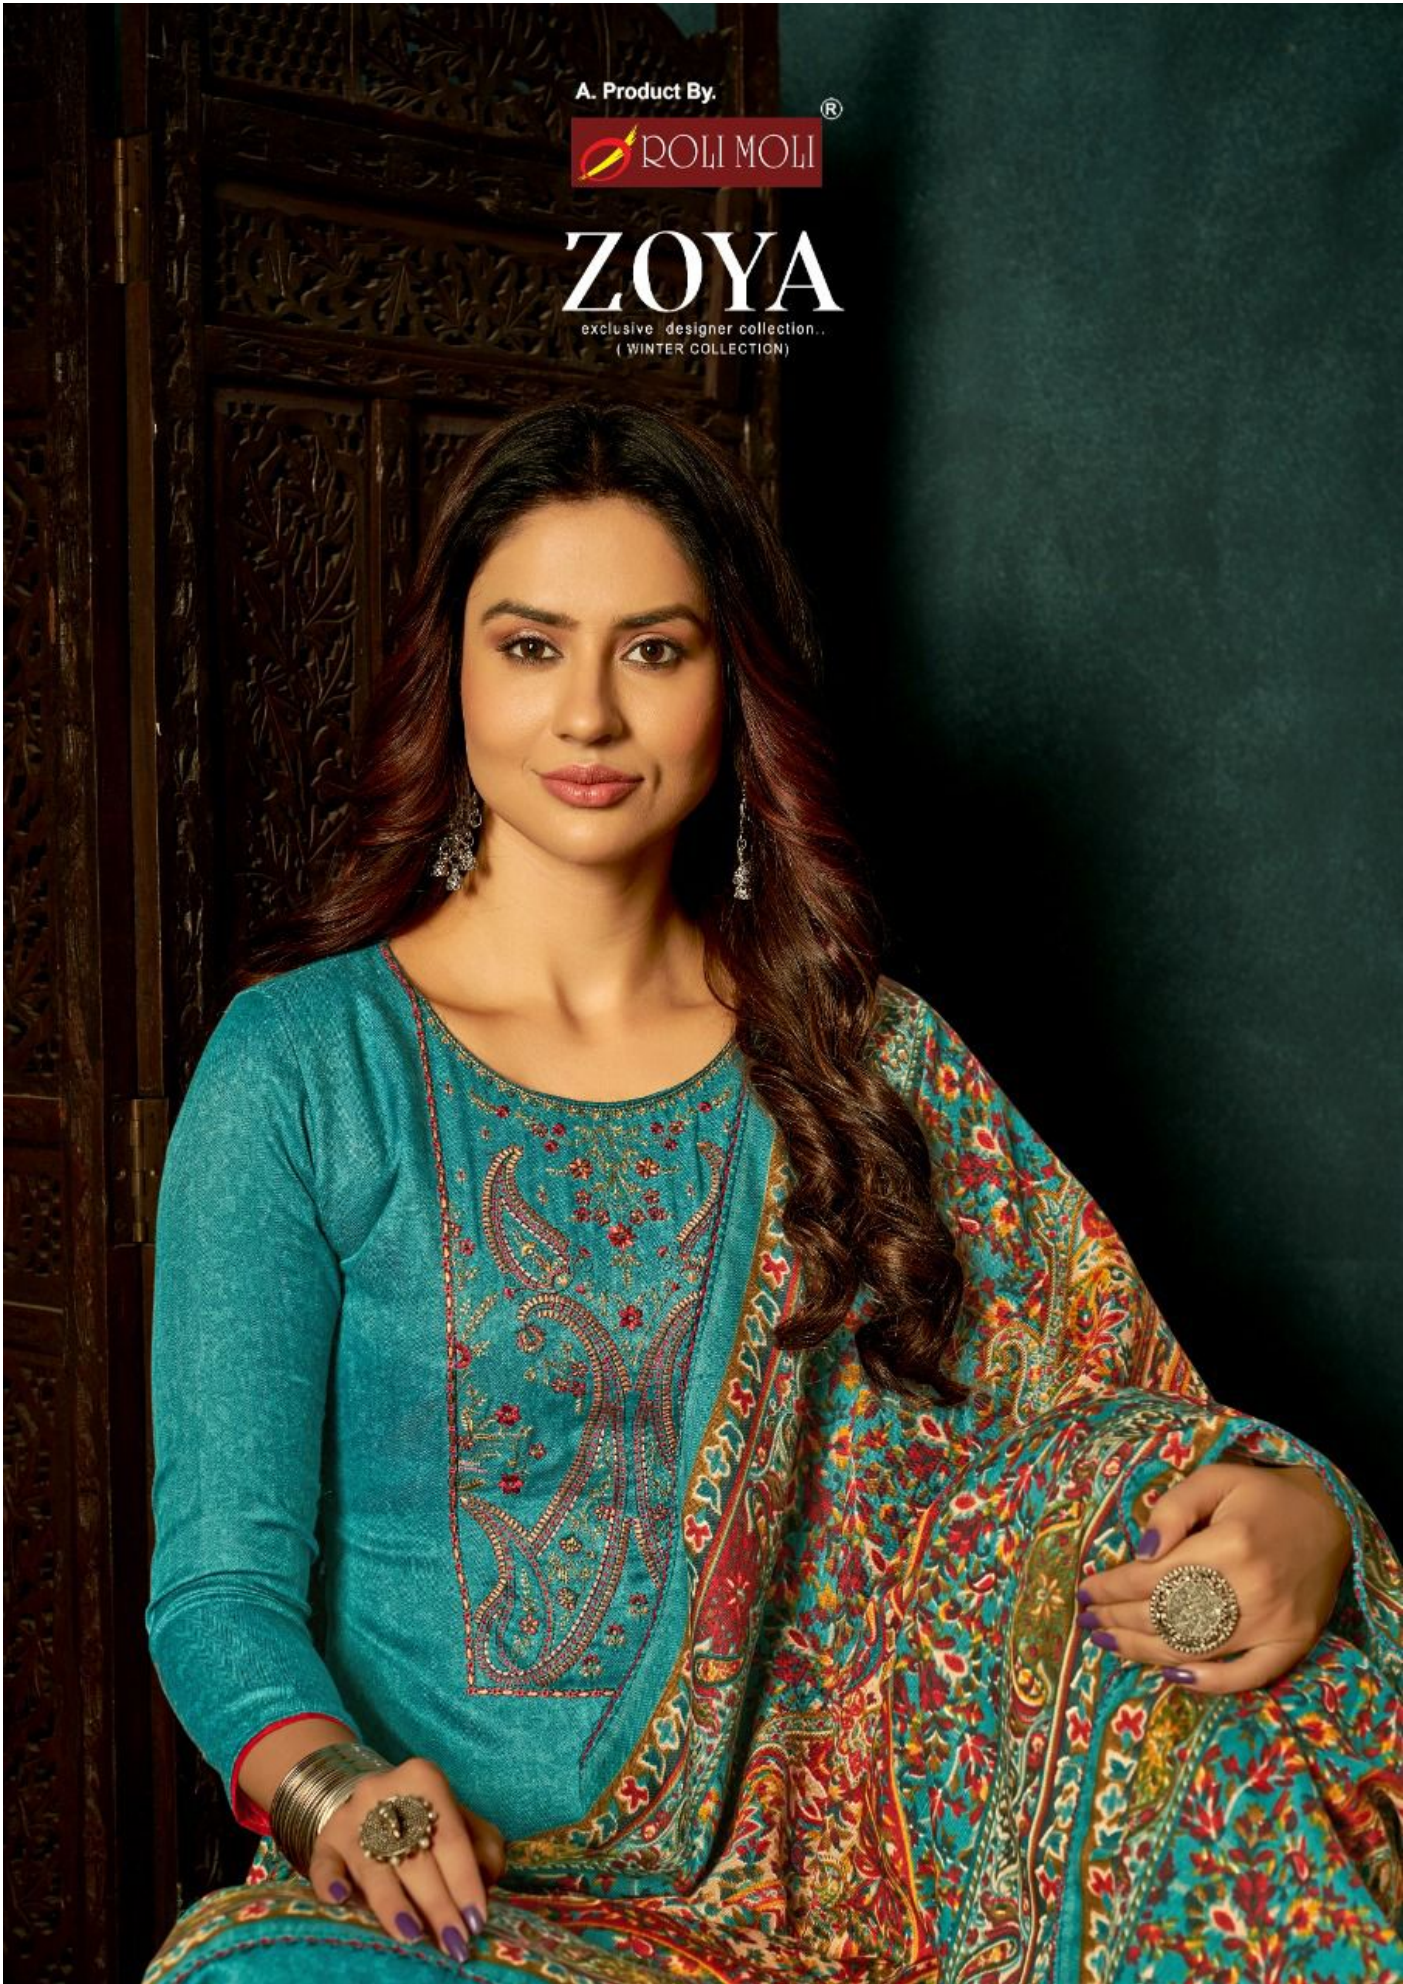

A. Product By.

ZOYA

exclusive designer collection..
(WINTER COLLECTION)

A. Product By.

ZOYA

exclusive designer collection..
(WINTER COLLECTION)

 ROLI MOLI[®]

 ROLI MOLI[®]

 ROLI MOLI[®]

SENSIBLE & COLOURS

*Sensible colors, excellent designs and dynamic moods
gives perfect combination of sense and sensibility*

D.No.1003

 ROLI MOLI®

CULTUR & HERITAGE
The reflection of cultural
clothing and heritage is sulwer kamoox new collection.
D.No.1008