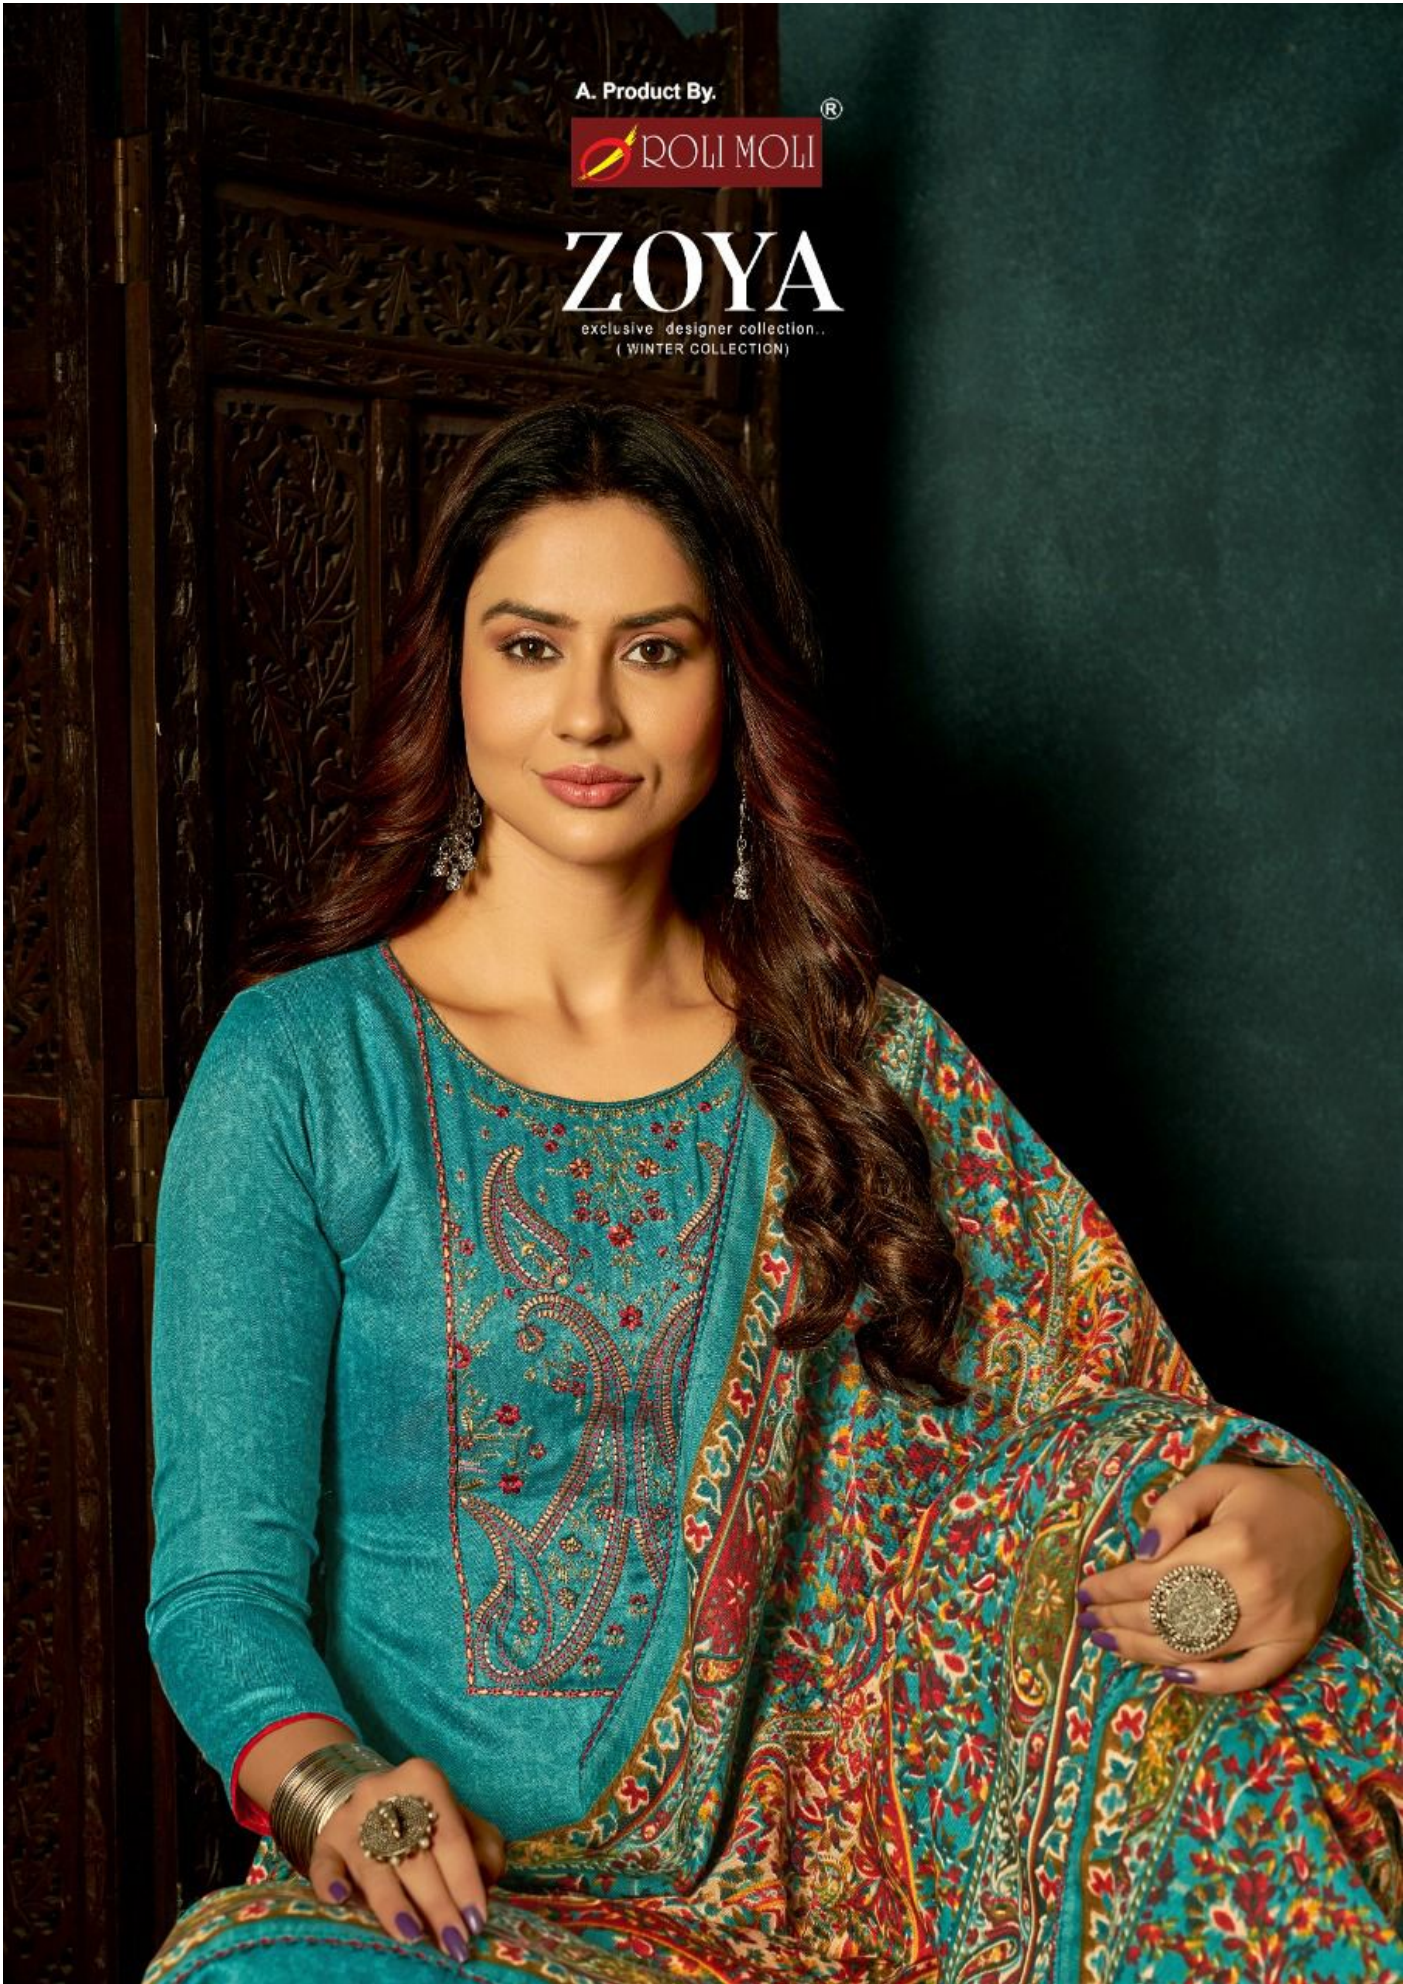

A. Product By.

ZOYA

exclusive designer collection..
(WINTER COLLECTION)

A. Product By.

ZOYA

exclusive designer collection..
(WINTER COLLECTION)

 ROLI MOLI[®]

 ROLI MOLI[®]

 ROLI MOLLI[®]

SENSIBLE & COLOURS

*Sensible colors, excellent designs and dynamic moods
gives perfect combination of sense and sensibility*

D.No.1003

 ROLI MOLLI[®]

CULTUR & HERITAGE
The reflection of cultural
clothing and heritage is sulwer kamoox new collection.
D.No.1008

 ROLI MOLI[®]

A. Product By.

ZOYA

exclusive designer collection..
(WINTER COLLECTION)

TIMELESS & BEAUTY

A scintillating plethora of timeless masterpiece inspired by beauty from Indian culture

D.No.1005

D.No.1001