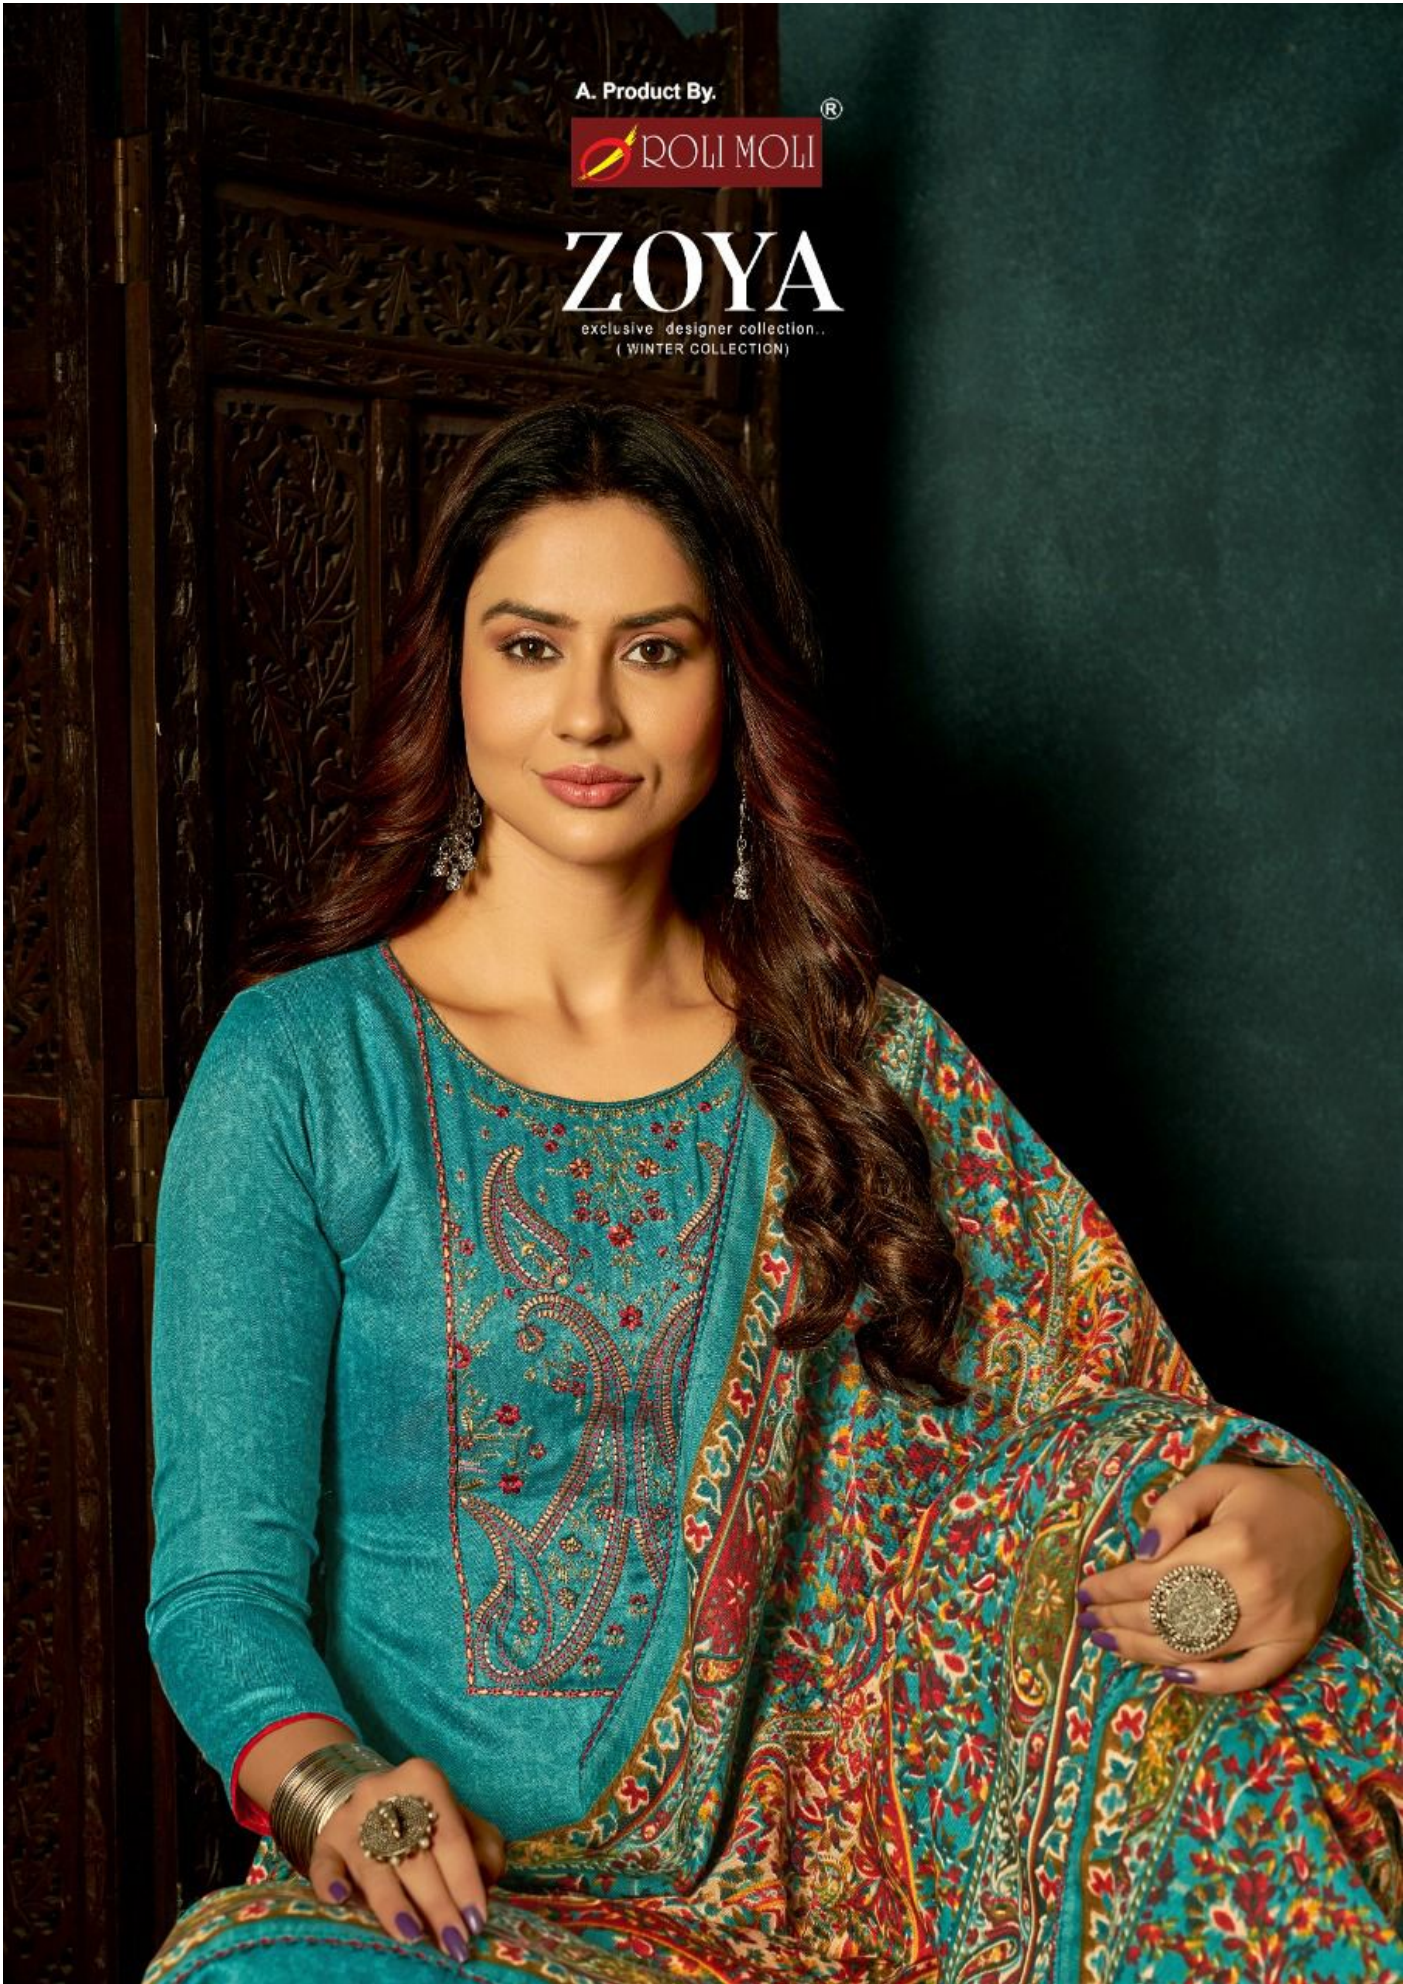

A. Product By.

ZOYA

exclusive designer collection..
(WINTER COLLECTION)

A. Product By.

ZOYA

exclusive designer collection..
(WINTER COLLECTION)

 ROLI MOLI[®]

 ROLI MOLI[®]

 ROLI MOLLI[®]

SENSIBLE & COLOURS

*Sensible colors, excellent designs and dynamic moods
gives perfect combination of sense and sensibility*

D.No.1003

 ROLI MOLLI[®]

CULTUR & HERITAGE
The reflection of cultural
clothing and heritage is sulwer kamoox new collection.
D.No.1008