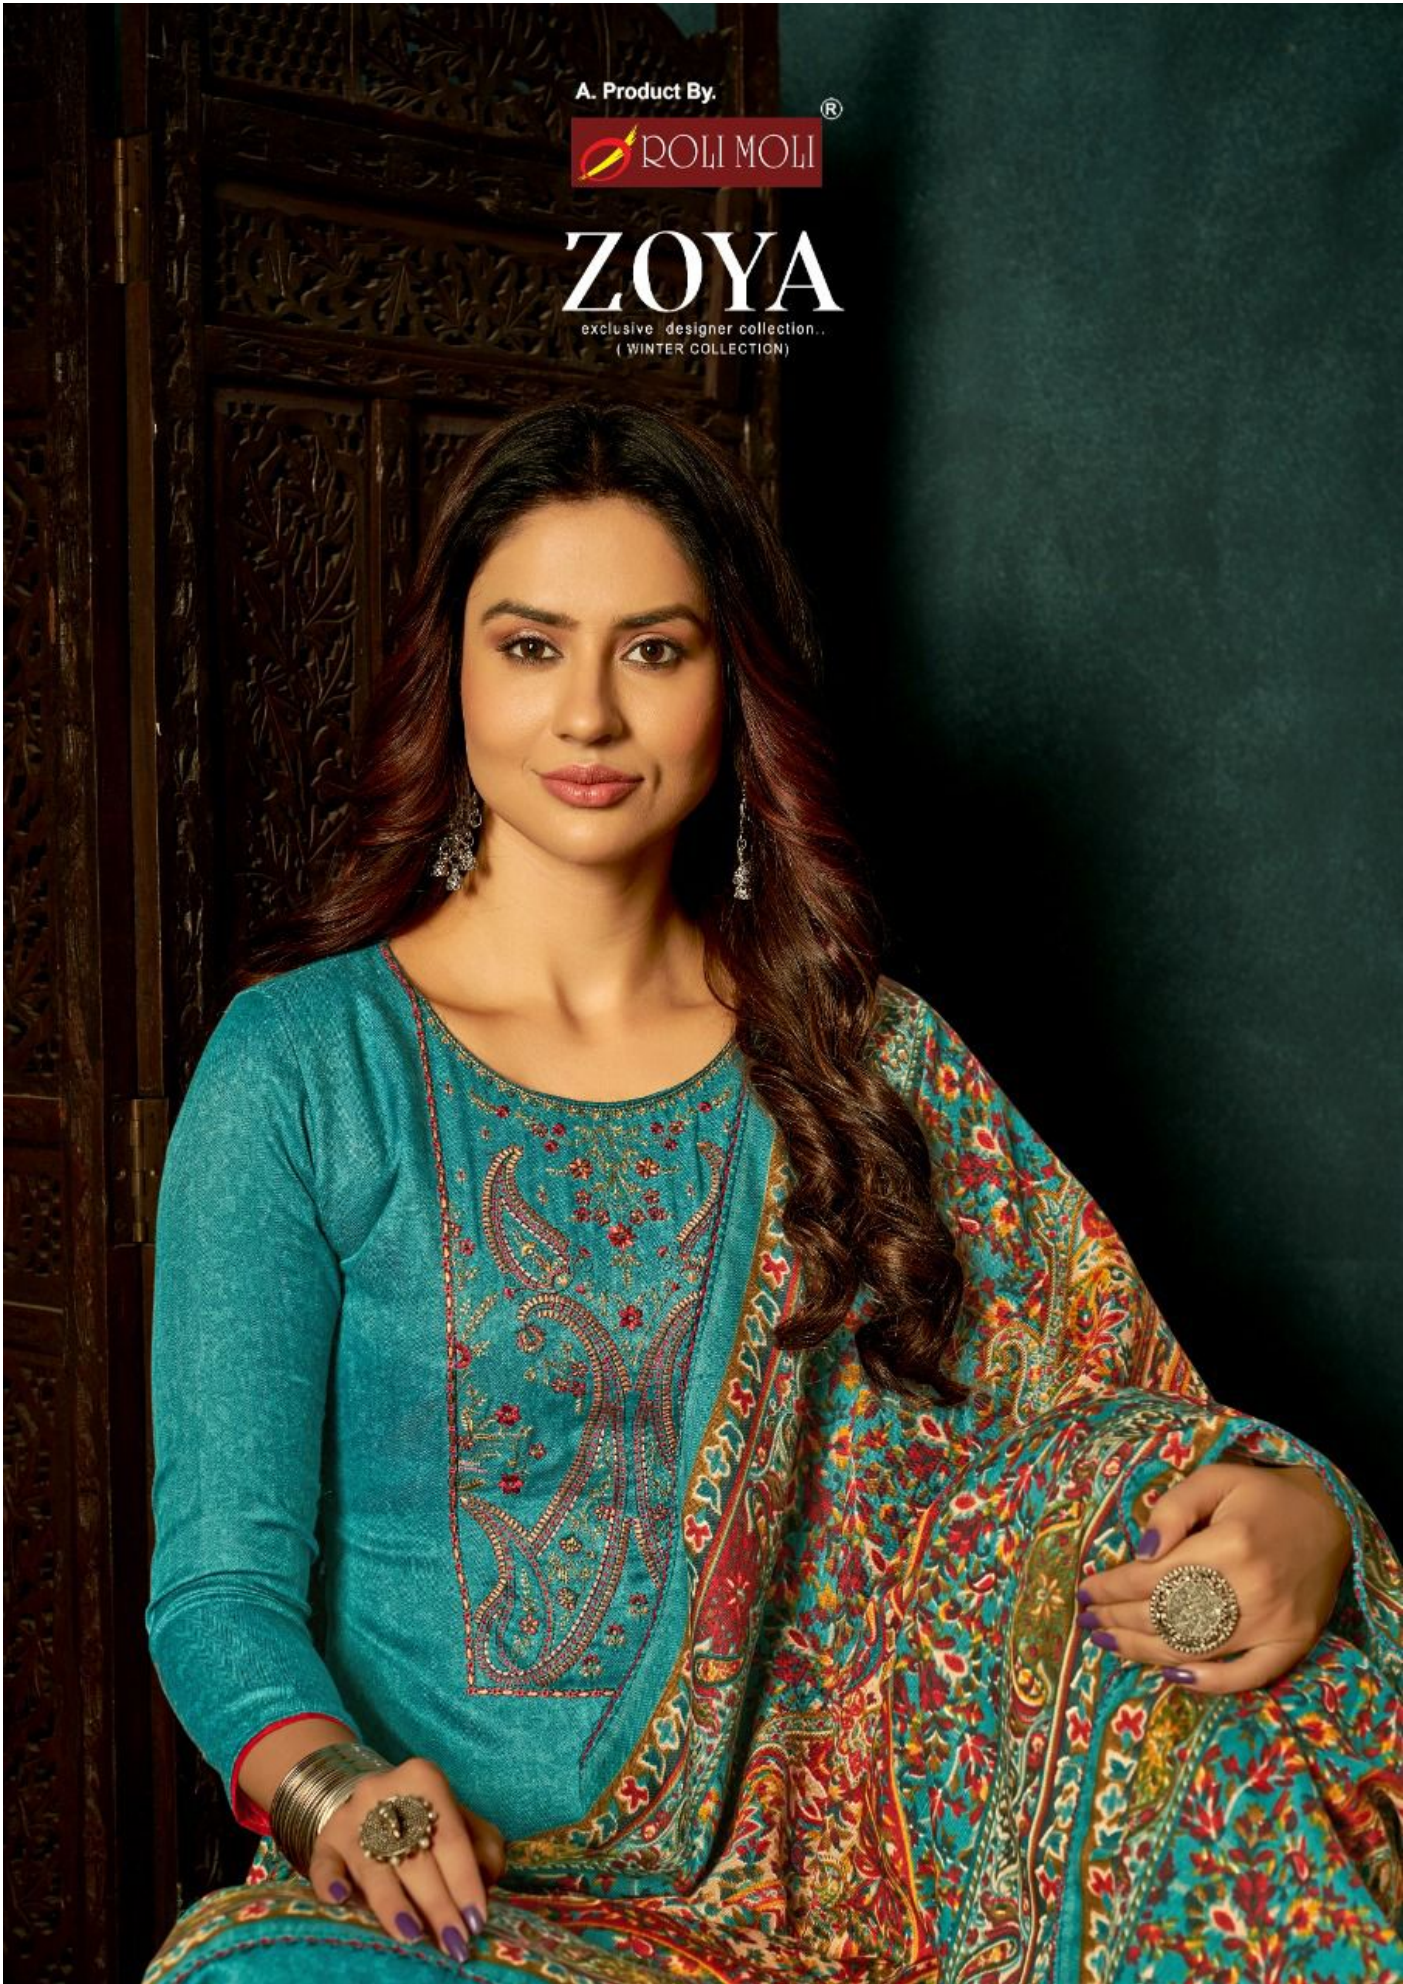

A. Product By.

ZOYA

exclusive designer collection..
(WINTER COLLECTION)

A. Product By.

ZOYA

exclusive designer collection..
(WINTER COLLECTION)

 ROLI MOLI[®]

 ROLI MOLI[®]

 ROLI MOLI[®]

SENSIBLE & COLOURS

*Sensible colors, excellent designs and dynamic moods
gives perfect combination of sense and sensibility*

D.No.1003

 ROLI MOLI®

CULTUR & HERITAGE
The reflection of cultural
clothing and heritage is sulwer kamoox new collection.
D.No.1008

 ROLI MOLLI[®]

A. Product By.

ZOYA

exclusive designer collection..
(WINTER COLLECTION)

TIMELESS & BEAUTY

A scintillating plethora of timeless masterpiece inspired by beauty from Indian culture

D.No.1005

D.No.1001