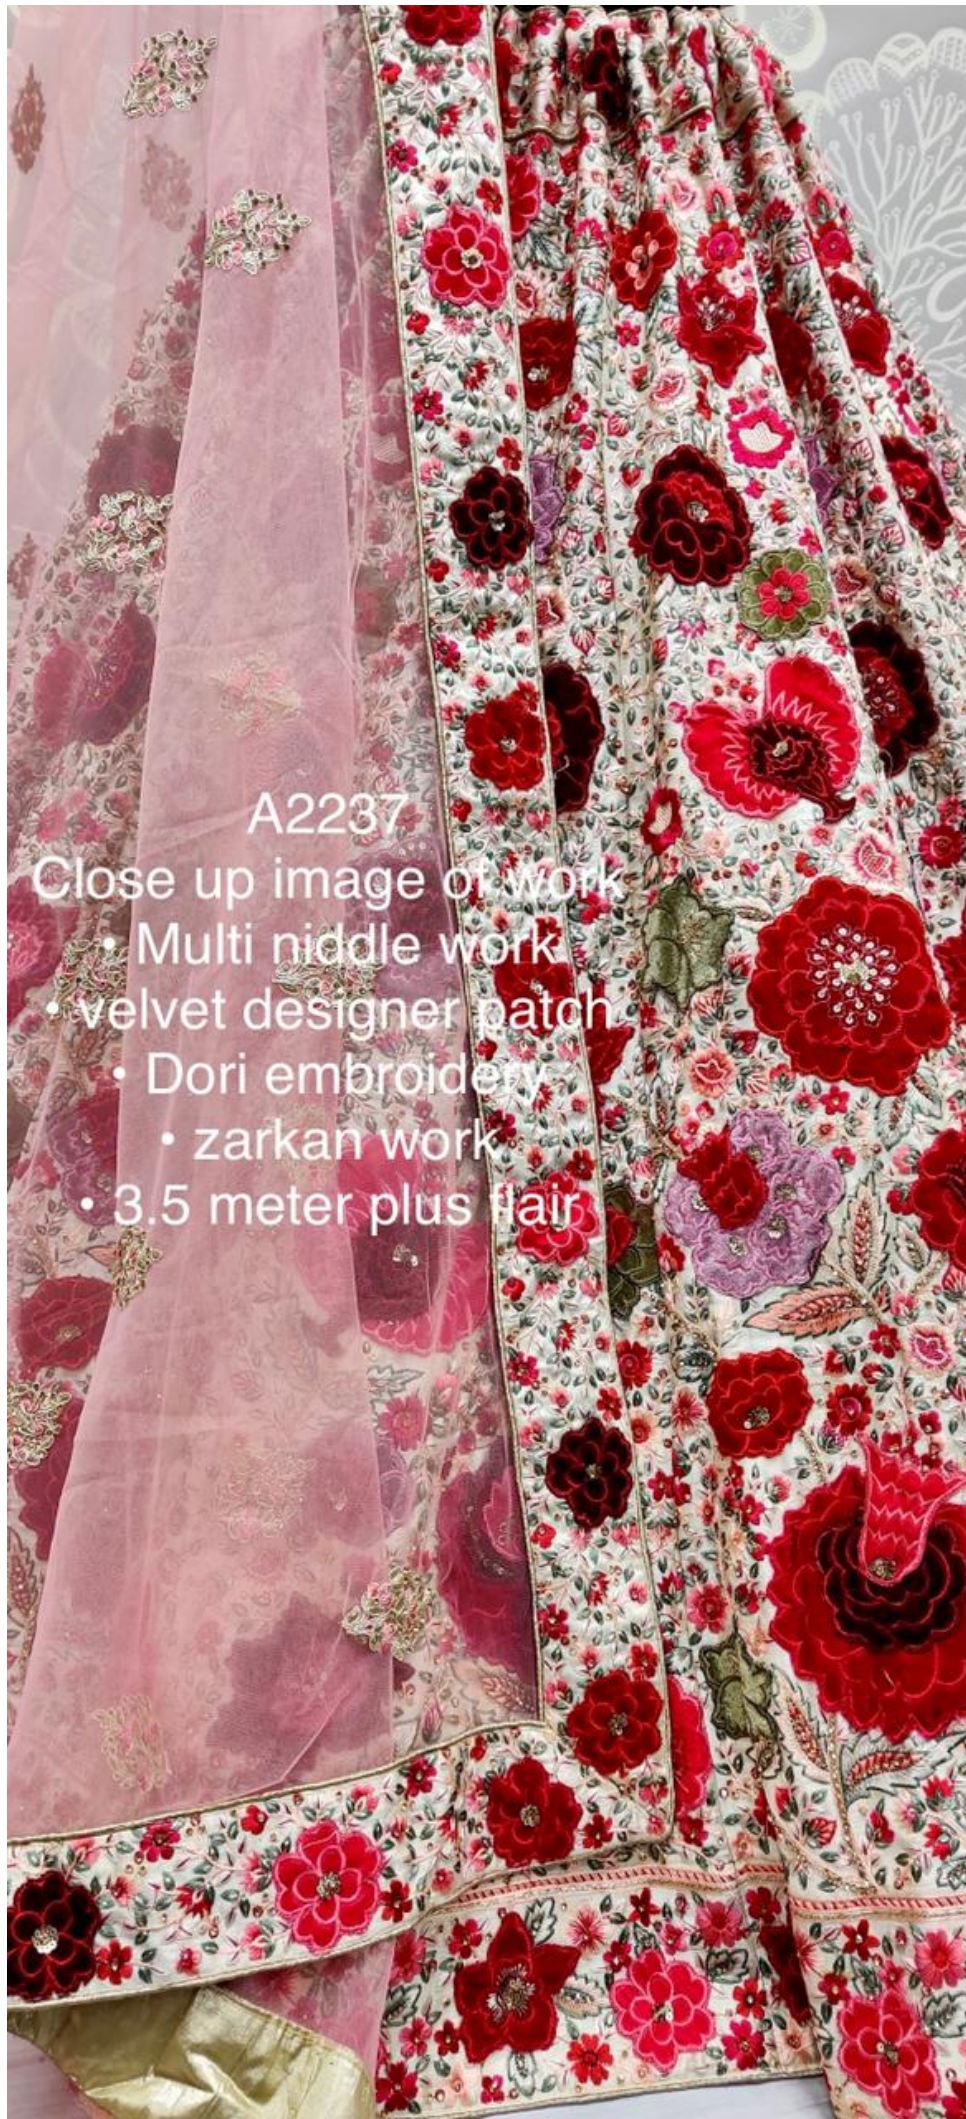

A2237

Close up image of work

- Multi middle work
- velvet designer patch
- Dori embroidery
- zarkan work
- 3.5 meter plus hair

A2237

Close up image of work

- Multi middle work
- velvet designer patch
- Dori embroidery
- zarkan work
- 3.5 meter plus hair

Close up of
work
A2237

A2237

A2237

Close up image of work

- Multi niddle work
- velvet designer patch
- Dori embroidery
- zarkan work
- 3.5 meter plus hair