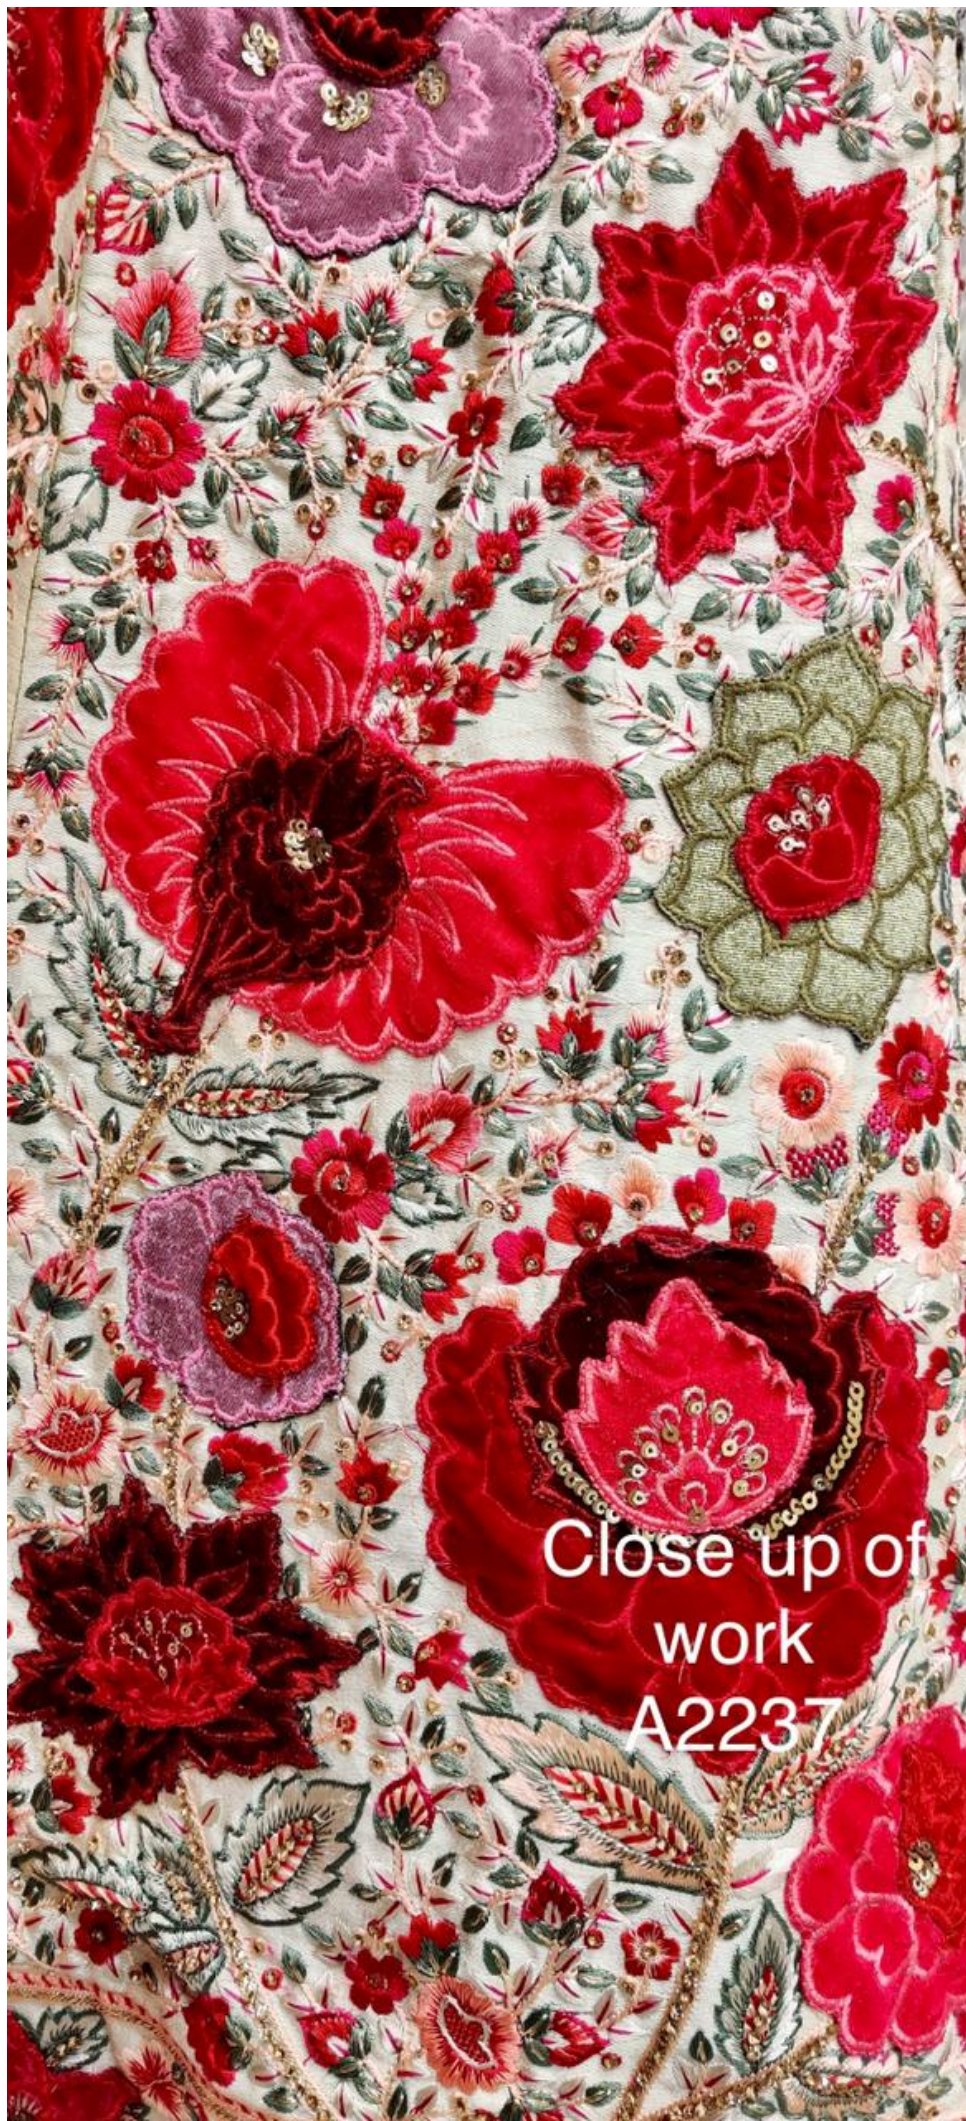

A2237

Close up image of work

- Multi middle work
- velvet designer patch
- Dori embroidery
- zarkan work
- 3.5 meter plus hair

A2237

Close up image of work

- Multi middle work
- velvet designer patch
- Dori embroidery
- zarkan work
- 3.5 meter plus hair

Close up of
work
A2237

A2237

A2237

Close up image of work

- Multi niddle work
- velvet designer patch
- Dori embroidery
- zarkan work
- 3.5 meter plus hair