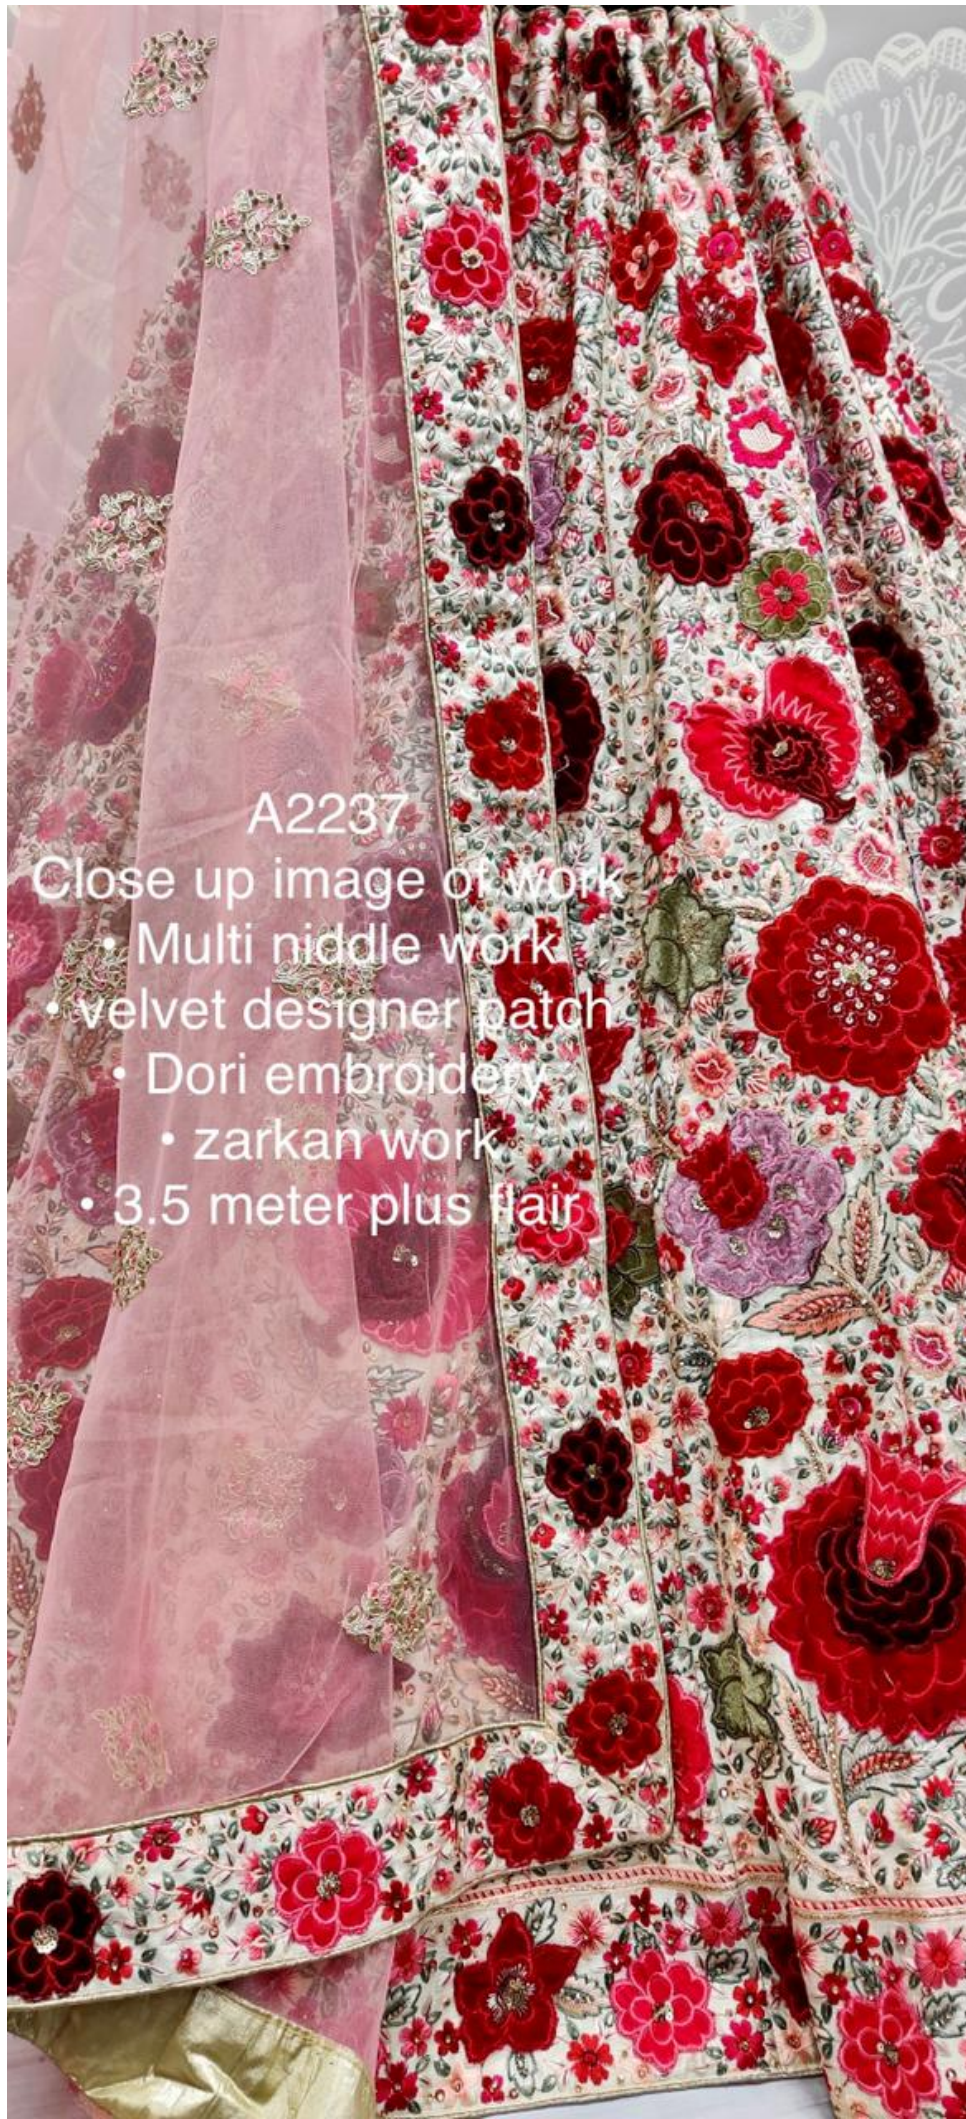

A2237

Close up image of work

- Multi middle work
- velvet designer patch
- Dori embroidery
- zarkan work
- 3.5 meter plus hair

A2237

Close up image of work

- Multi middle work
- velvet designer patch
- Dori embroidery
- zarkan work
- 3.5 meter plus hair

Close up of
work
A2237

A2237

A2237

Close up image of work

- Multi middle work
- velvet designer patch
- Dori embroidery
- zarkan work
- 3.5 meter plus hair