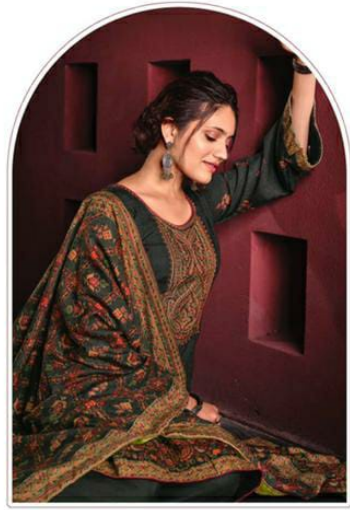

ممتاز آرٹس

MUMTAZ ARTS®
Rangos hi darya

मदनो | Madno | مادنو

PURE PASHMINA DIGITAL PRINT WITH HEAVY EMBROIDERY NECKS WITH BOX PALLU
SHAWL DIGITAL PRINT DUPATTA

ممتاز آرٹس
MUMTAZ ARTS
Purveyors of Elegance