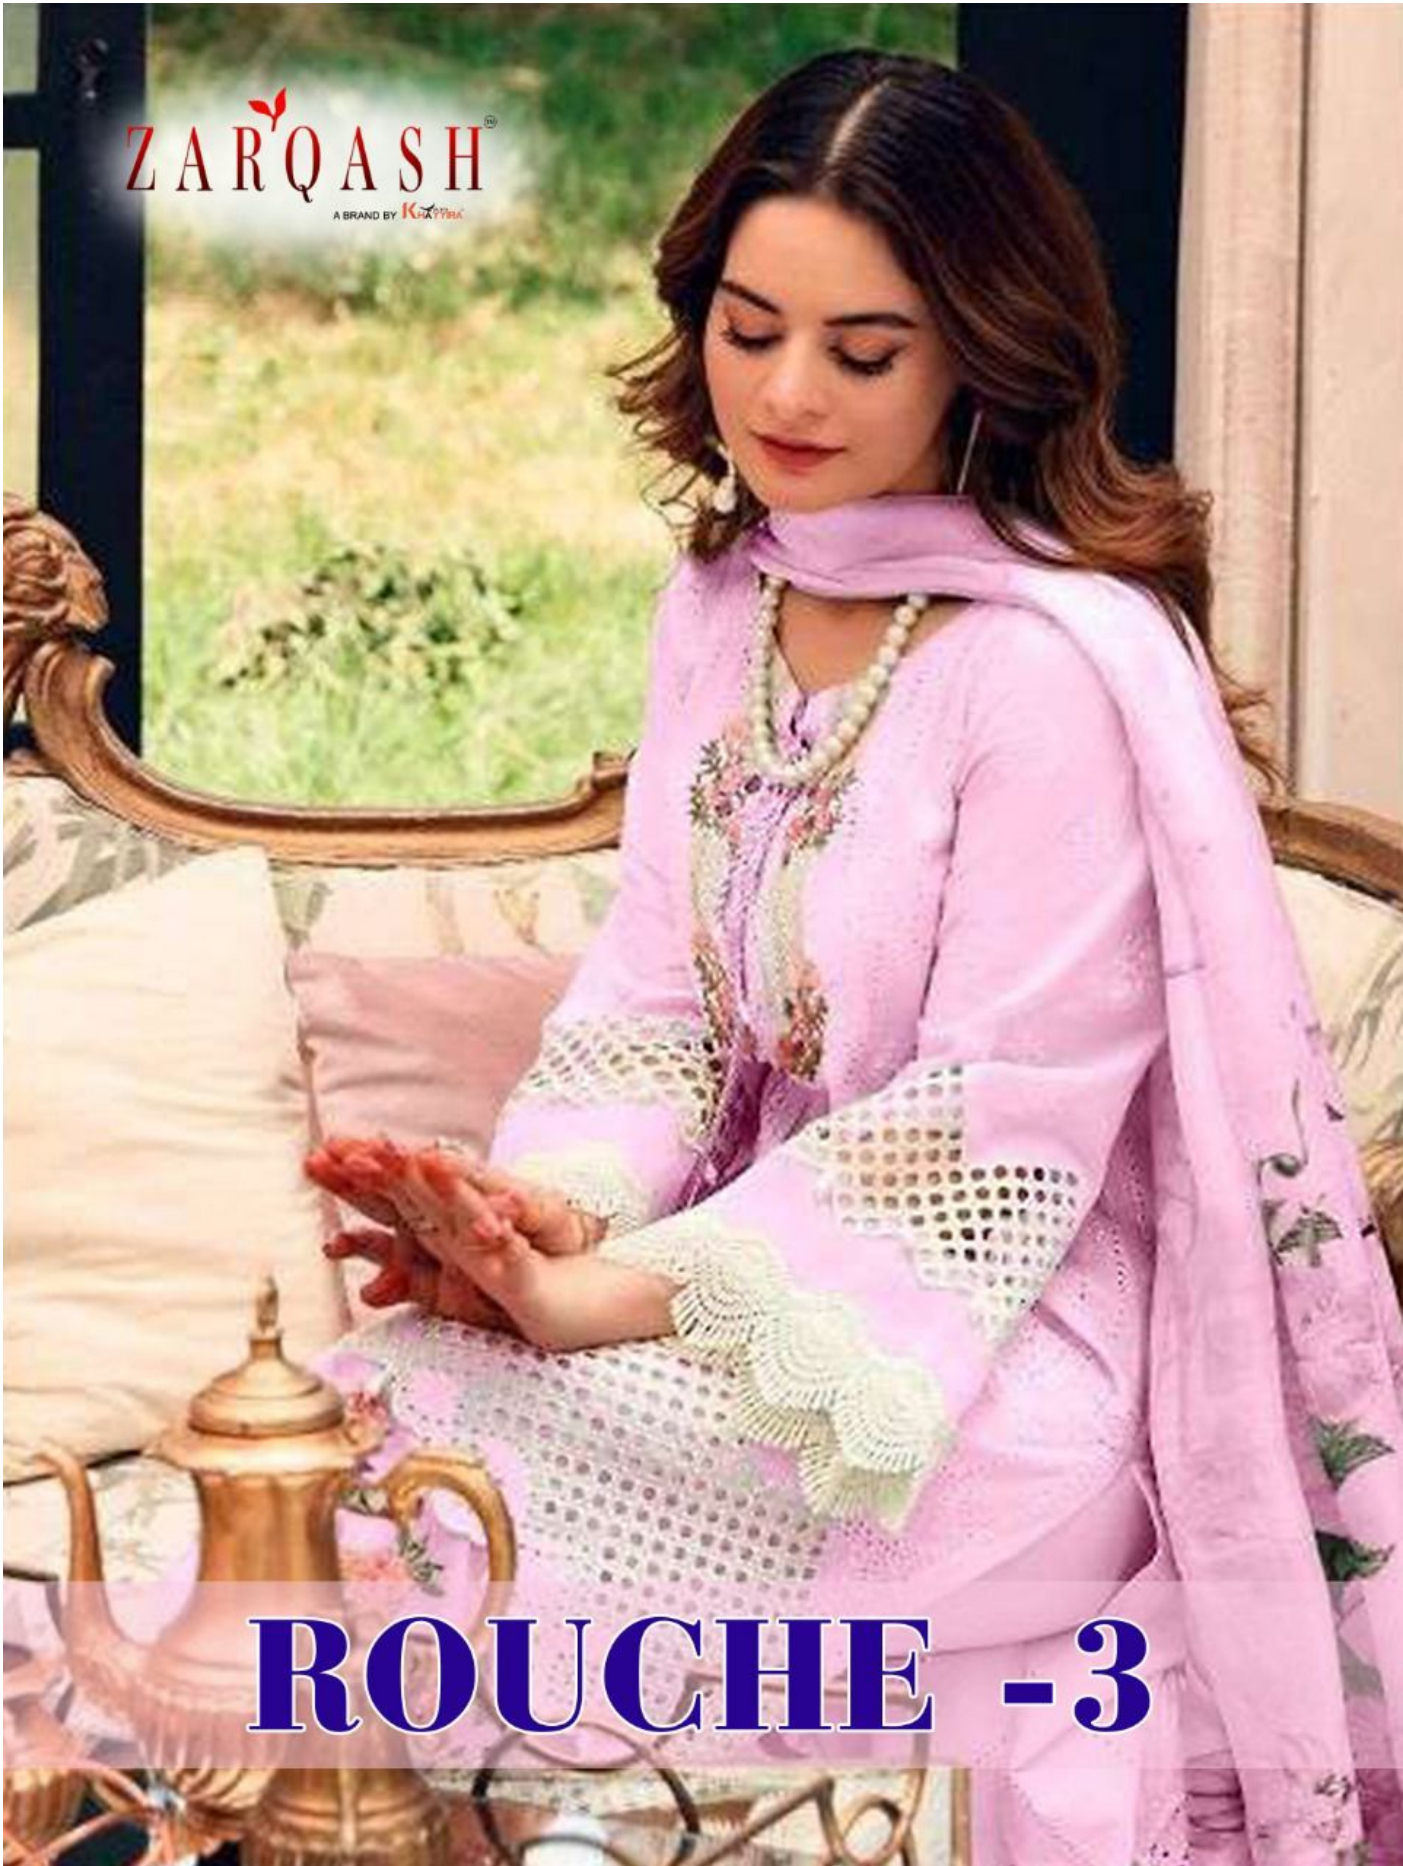

ZARQASH[®]
A BRAND BY KUNYINAC

ROUCHE -3

ZARQASH[®]
A BRAND BY KHAJANA

ROUCHE -3

ZARQASH
A BRAND BY *Kraft*

D.NO.Z-2051 C

Top - Lawn cotton heavy embroidered
Bottom - Semi lawn cotton
Dupatta - Chiffon digital printed

ZARQASH
A BRAND BY **KRYM**

D.NO.Z-2051 D

Top - Lawn cotton heavy embroidered
Bottom - Semi lawn cotton
Dupatta - Chiffon digital printed

D.NO.Z-2051 A

D.NO.Z-2051 B

D.NO.Z-2051 C

D.NO.Z-2051 D

Top - Lawn cotton
Bottom - Semi lawn
Dupatta - Chiffon printed

ZARQASH
A BRAND BY KRYSTAL

D.NO.Z-2051 B

Top - Lawn cotton heavy embroidered
Bottom - Semi lawn cotton
Dupatta - Chiffon digital printed

ZARQASH[®]
A BRAND BY KHAAYMA

ROUCHE -3

ZARQASH
A BRAND BY **Kraft**

D.NO.Z-2051 A

Top - Lawn cotton heavy embroidered
Bottom - Semi lawn cotton
Dupatta - Chiffon digital printed