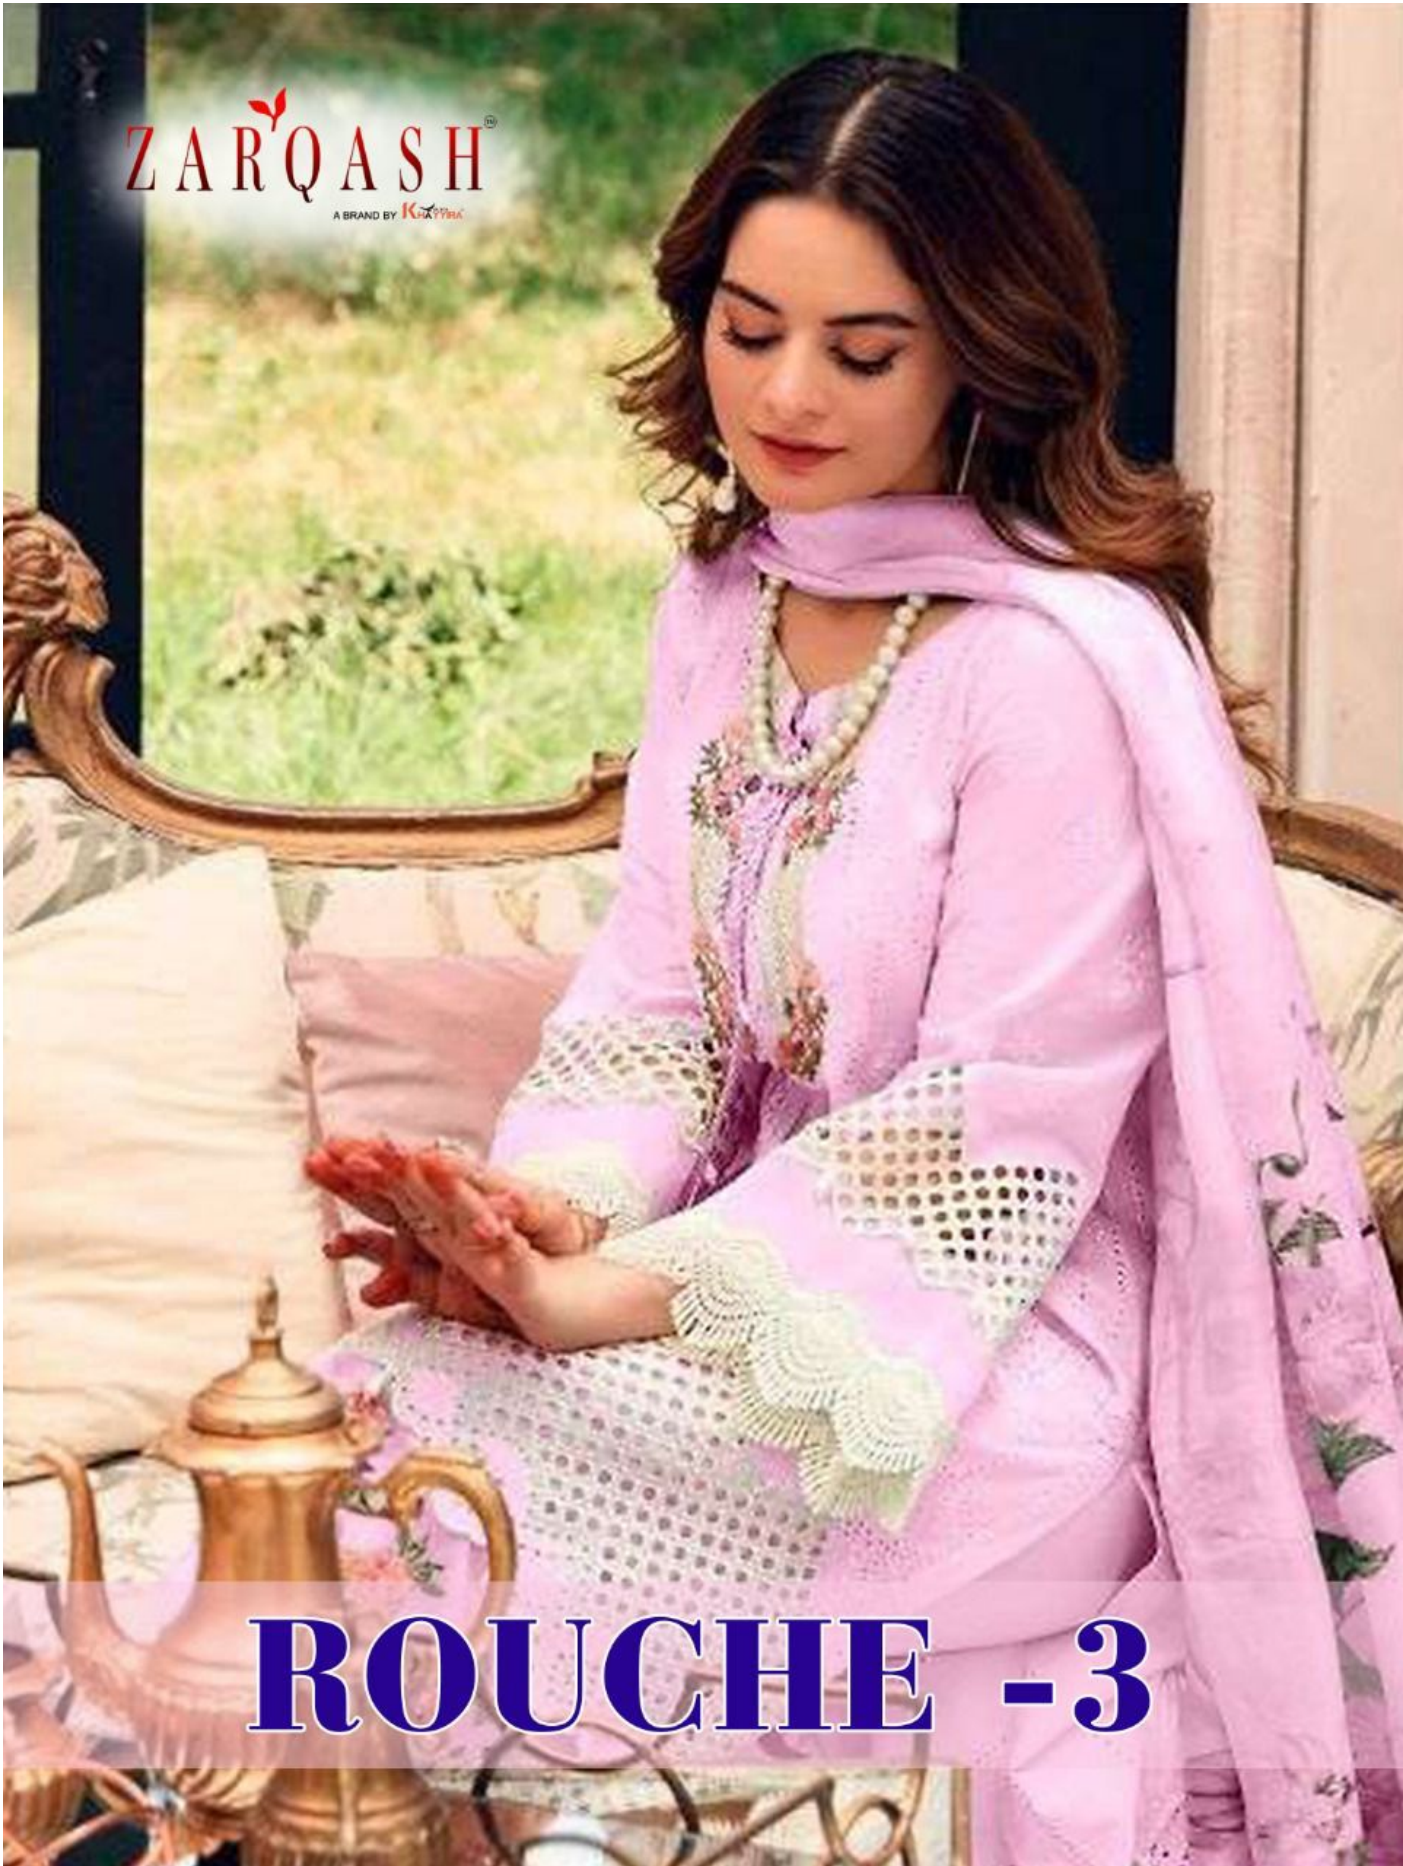

ZARQASH®
A BRAND BY KHAAYMA

ROUCHE -3