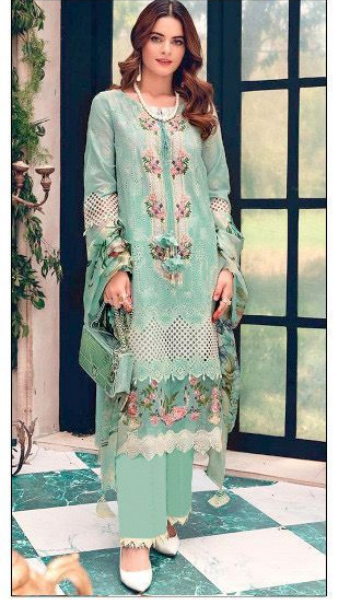

ZARQASH[®]
A BRAND BY KUNYINAC

ROUCHE -3

ZARQASH[®]
A BRAND BY KHAJANA

ROUCHE -3

ZARQASH
A BRAND BY *Kraft*

D.NO.Z-2051 C

Top - Lawn cotton heavy embroidered
Bottom - Semi lawn cotton
Dupatta - Chiffon digital printed

ZARQASH
A BRAND BY **KRYM**

D.NO.Z-2051 D

Top - Lawn cotton heavy embroidered
Bottom - Semi lawn cotton
Dupatta - Chiffon digital printed

D.NO.Z-2051 A

D.NO.Z-2051 B

D.NO.Z-2051 C

D.NO.Z-2051 D

Top - Lawn cotton
Bottom - Semi lawn
Dupatta - Chiffon printed

ZARQASH
A BRAND BY KRYSTAL

D.NO.Z-2051 B

Top - Lawn cotton heavy embroidered
Bottom - Semi lawn cotton
Dupatta - Chiffon digital printed

ZARQASH[®]
A BRAND BY KHAAYMA

ROUCHE -3

ZARQASH
A BRAND BY **Kraft**

D.NO.Z-2051 A

Top - Lawn cotton heavy embroidered
Bottom - Semi lawn cotton
Dupatta - Chiffon digital printed