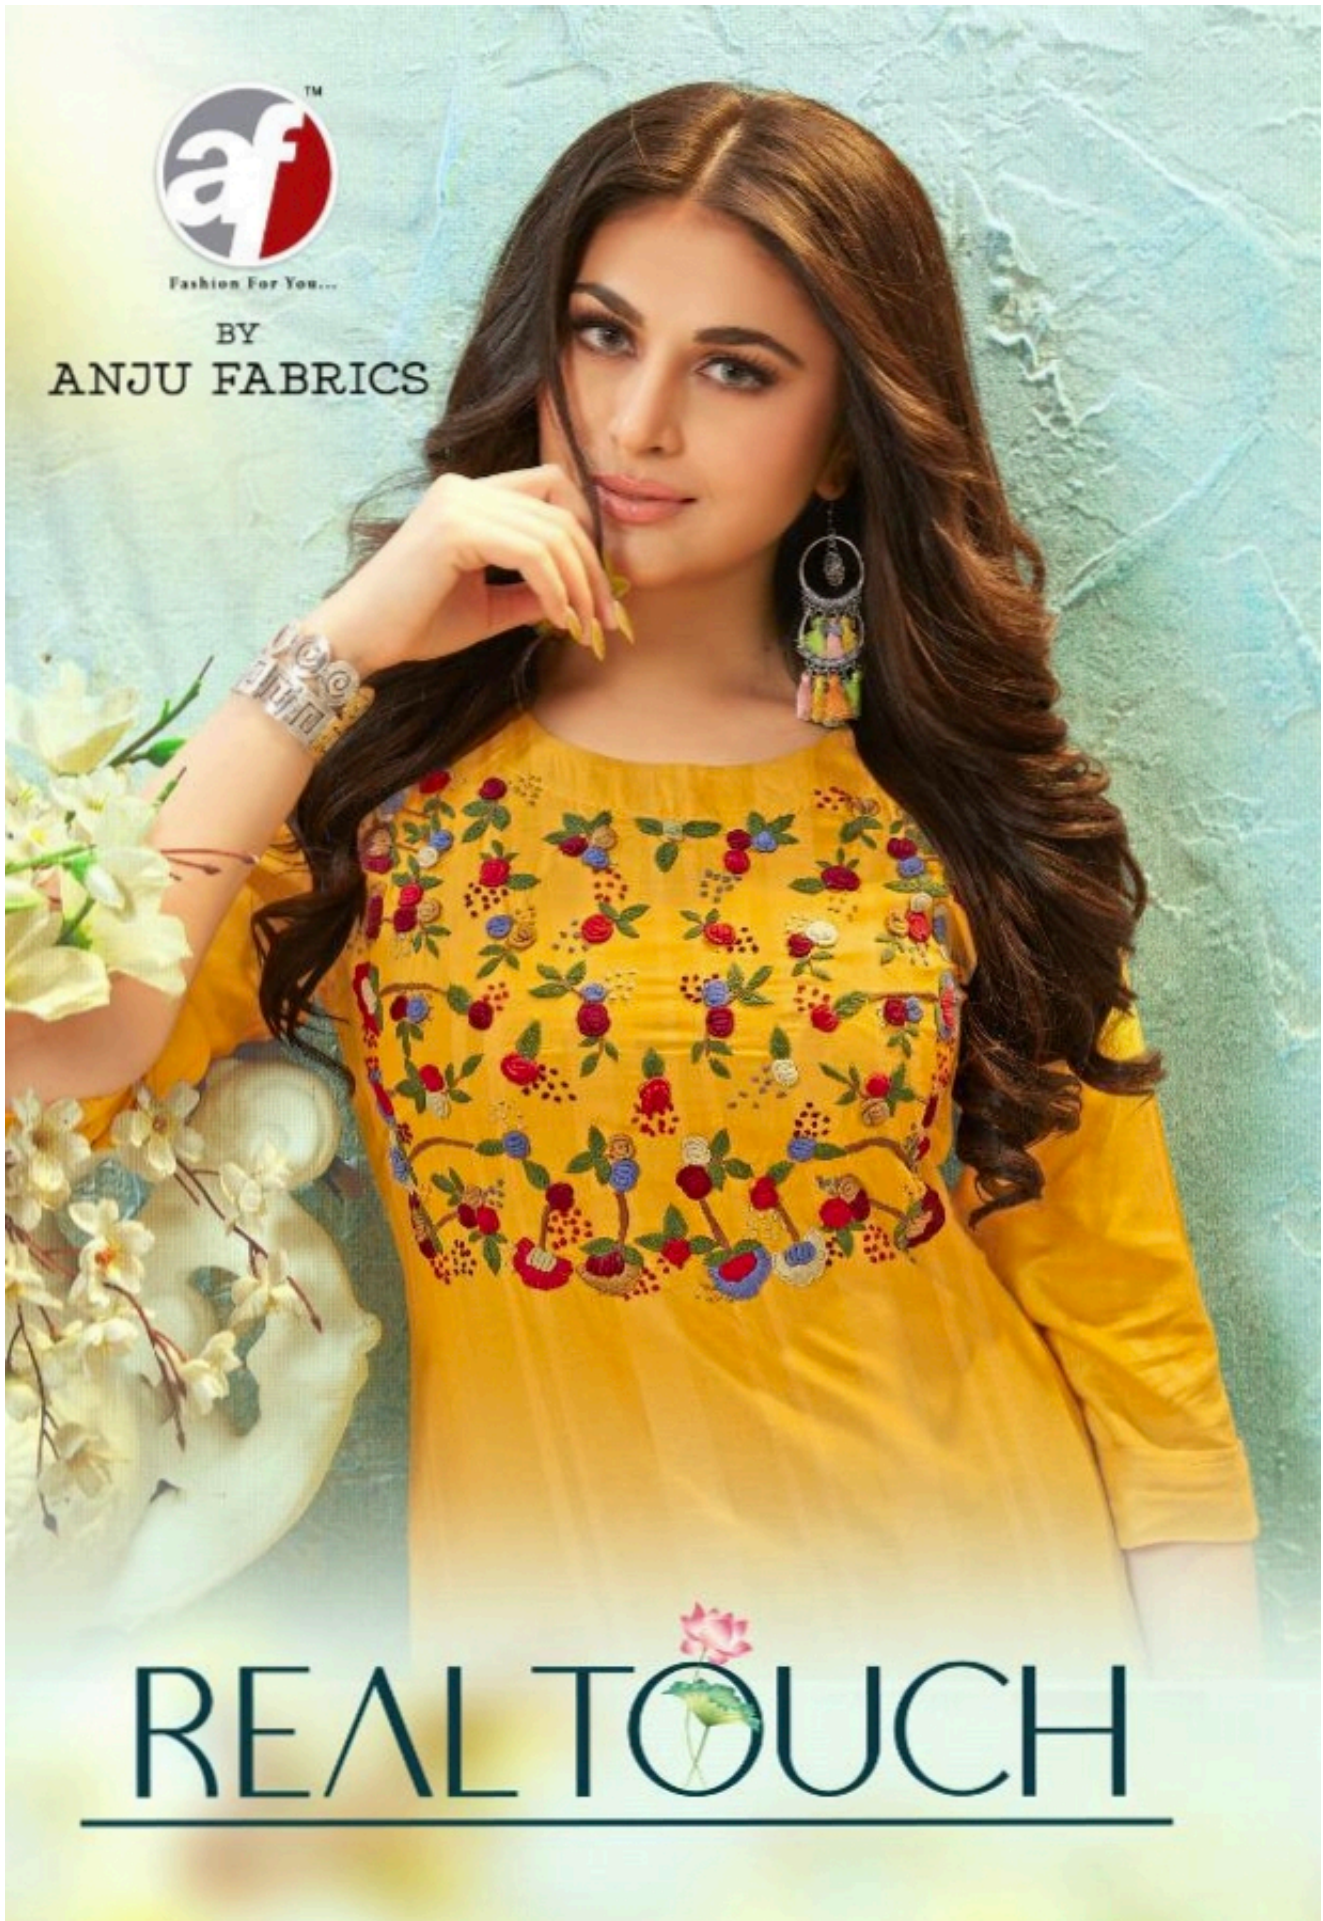

Fashion For You...

BY
ANJU FABRICS

REAL TOUCH

Fashion For You...

BY
ANJU FABRICS

REAL TOUCH

.1956.

stockOUT™

The

SWEET FEMINE

Make everyday fashionable everything you need from a fabric wardrobe creation
of the best quality and design.

The
CLASSY SIDE

EXTRAORDINARY QUALITY AND AFFORDABLE PRICE WITH
EXCELLENT SERVICE AND DELIVERY.