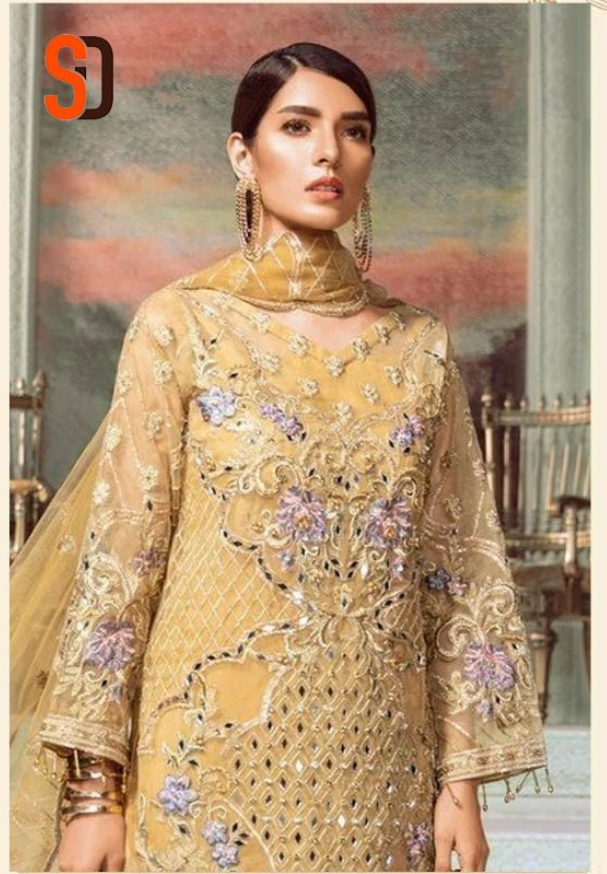

shraddha
DESIGNER

shradha
DESIGNER

shraddha
DESIGNER

SD-5104 TOP-HEAVY BUTTERFLY NET WITH EMBROIDERY WITH SANTOON INER
BOTTOM-SANTOON
DUPATTA-HEAVY BUTTERFLY NET WITH EMBROIDERY

SD
shraddha
DESIGNER