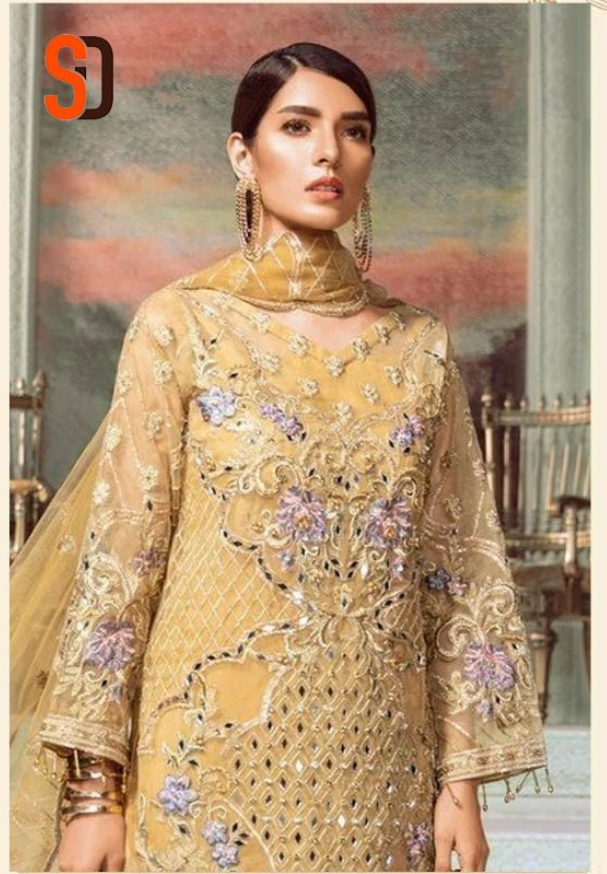

shradha
DESIGNER

shradha
DESIGNER

shradha
DESIGNER

SD
SD-5104 TOP-HEAVY BUTTERFLY NET WITH
EMBROIDERY WITH SANTOON INER
BOTTOM-SANTOON
DUPATTA-HEAVY BUTTERFLY NET WITH
DEMBROIDERY

SD
shraddha
DESIGNER