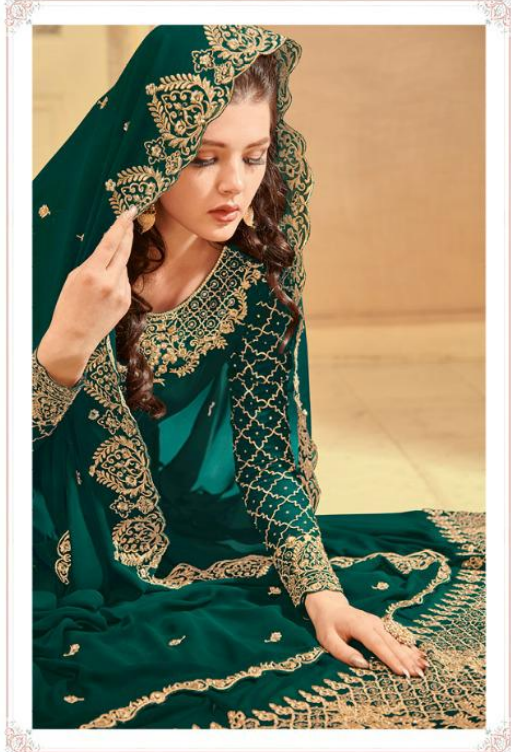

RAAZI

D.no.30028