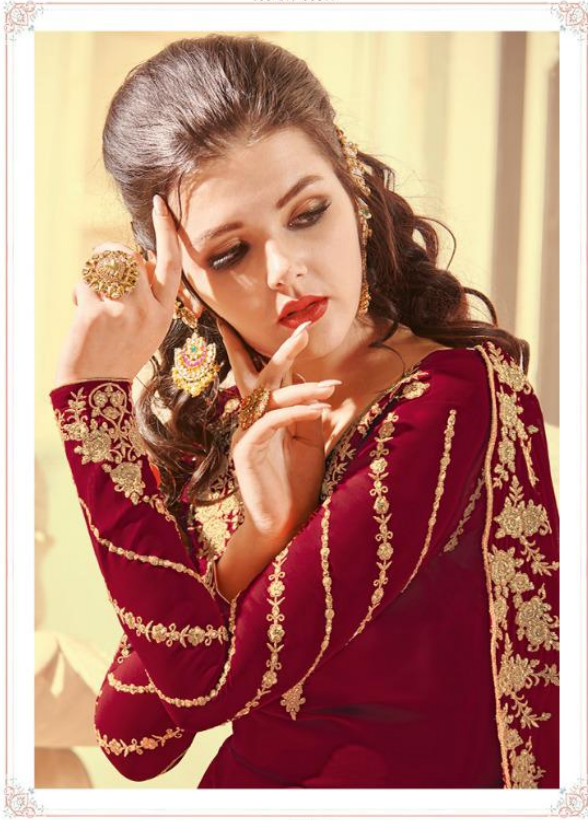

RAAZI

D.no.30030