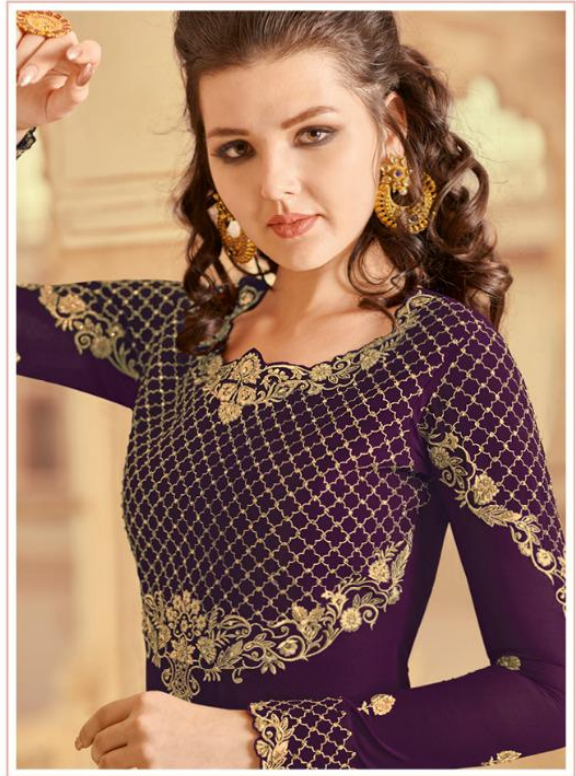

D.no.30031

D.no.30032

RAAZI