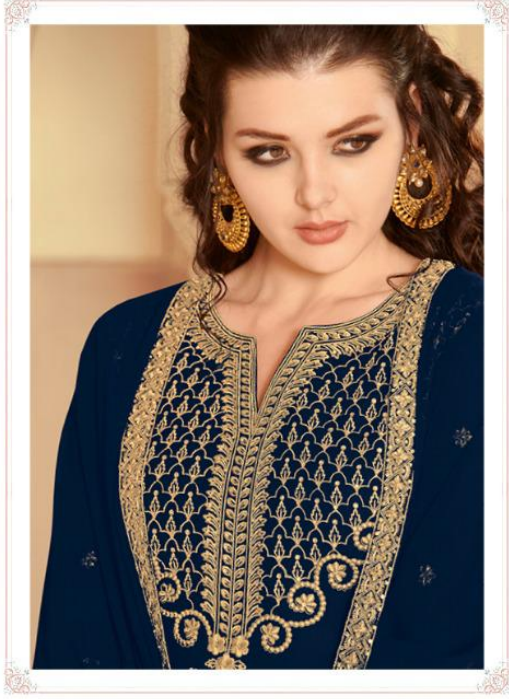

RAAZI

D.no.30032