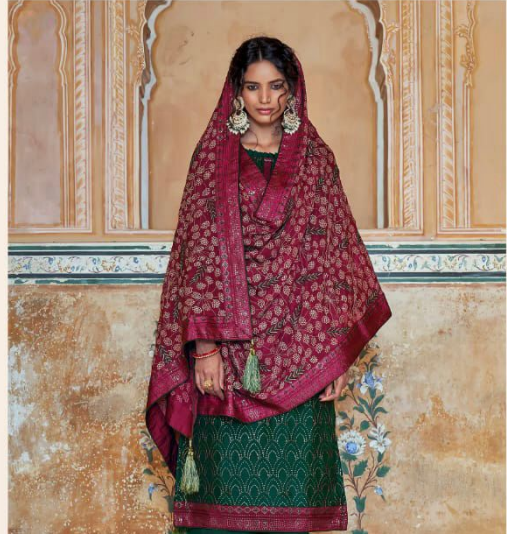

Magic₂

FABRIC DETAIL

TOP- Heavy Chinon

BOTTAM-Pure Heavy Dull Santoon

DUPOTTA-HEAVY CHINON

AMYRA
Designer
Magic | 1007