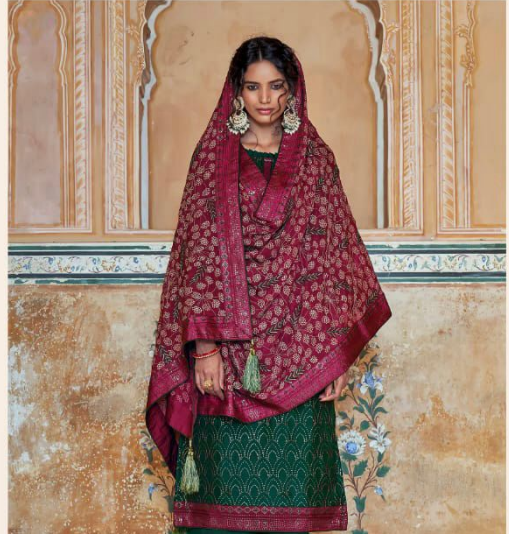

Magic₂

FABRIC DETAIL

TOP- Heavy Chinon

BOTTAM-Pure Heavy Dull Santoon

DUPOTTA-HEAVY CHINON

AMYRA
Designer
Magic | 1007