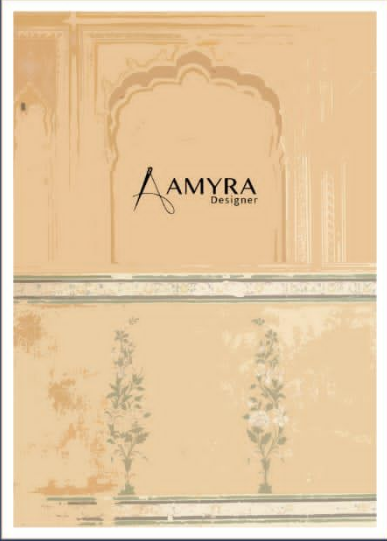

Magic | 1007

Magic | 1008

AMYRA
Designer
Magic | 1007

AMYRA
Designer
Magic | 1005

AMYRA
Designer
Magic | 1008

AMYRA
Designer

Magic | 1006

AMYRA
Designer

Magic₂

FABRIC DETAIL

TOP- Heavy Chinon

BOTTAM-Pure Heavy Dull Santoon

DUPOTTA-HEAVY CHINON

AMYRA
Designer
Magic | 1007