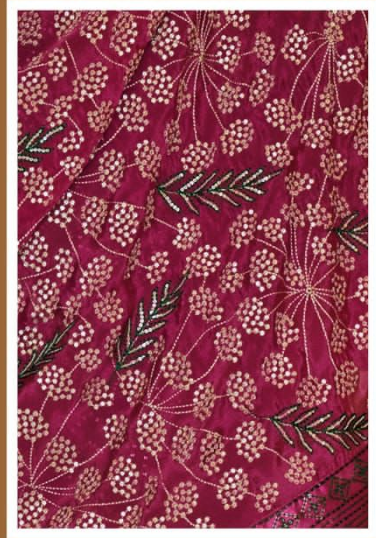

AMYRA
Designer

Magic₂

AMYRA
Designer

Magic₂

AMYRA
Designer
Magic | 1007

AMYRA
Designer
Magic₂

Magic | 1005

Magic | 1006

Magic₂

FABRIC DETAIL

TOP- Heavy Chinon

BOTTAM-Pure Heavy Dull Santoon

DUPOTTA-HEAVY CHINON

AMYRA
Designer
Magic | 1007