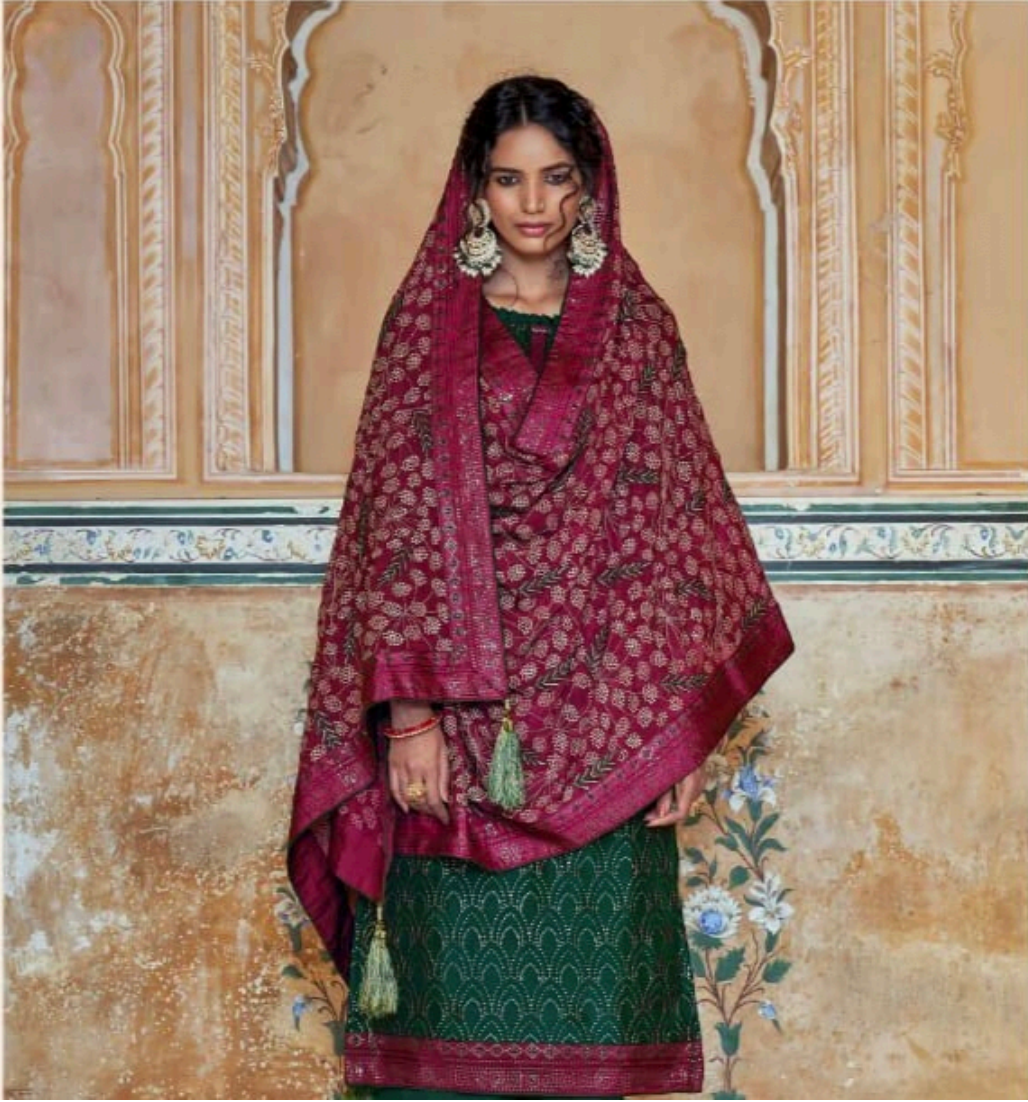

AMYRA
Designer

Magic₂

AMYRA
Designer

Magic₂

AMYRA
Designer
Magic | 1007

AMYRA
Designer
Magic₂

Magic | 1005

Magic | 1006

Magic₂

FABRIC DETAIL

TOP- Heavy Chinon

BOTTAM-Pure Heavy Dull Santoon

DUPOTTA-HEAVY CHINON

AMYRA
Designer
Magic | 1007