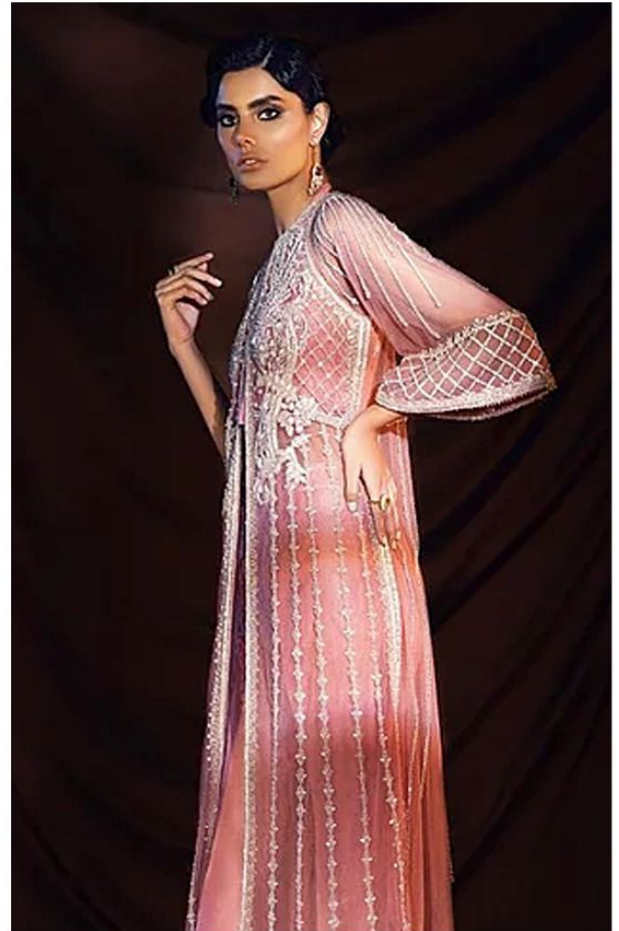

# Luxury Embroidery collection

**SD** Shraddha Designer

**SD-0011**

**TOP- BUTTERFLY NET WITH HEAVY EMBROIDERY WORK**

**INER/BOTTOM- SANTOON**

**DUPATTA- BUTTERFLY NET WITH EMBROIDERY WORK**

HOME LAUNDERING RECOMMENDED  
DO NOT USE ANY KIND OF BLEACH OR STAIN  
REMOVING CHEMICAL