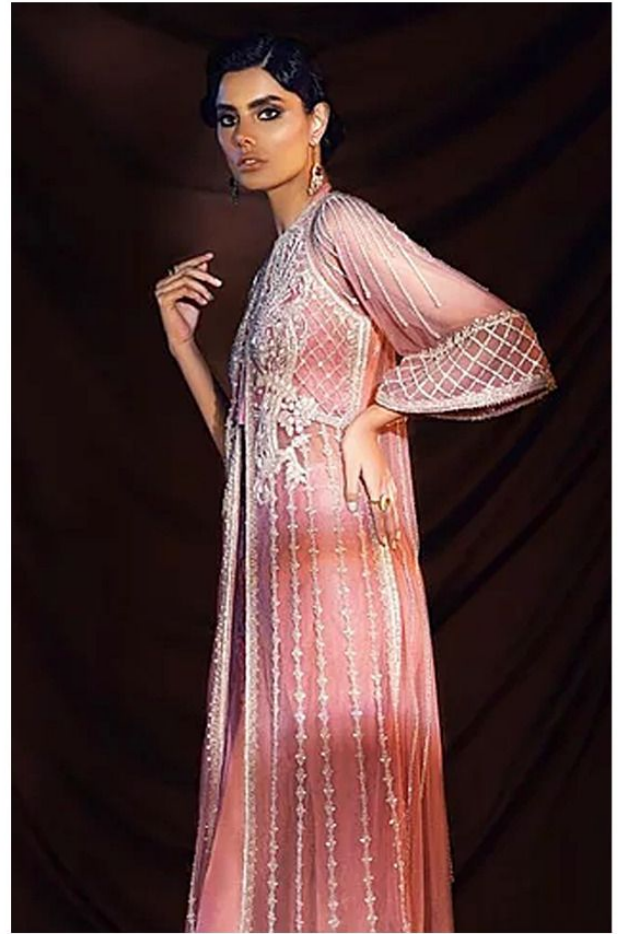

shraddha
DESIGNER

SD
shraddha
DESIGNER

Luxury Embroidery collection

SD Shraddha Designer

SD-0011

TOP- BUTTERFLY NET WITH HEAVY EMBROIDERY WORK

INER/BOTTOM- SANTOON

DUPATTA- BUTTERFLY NET WITH EMBROIDERY WORK