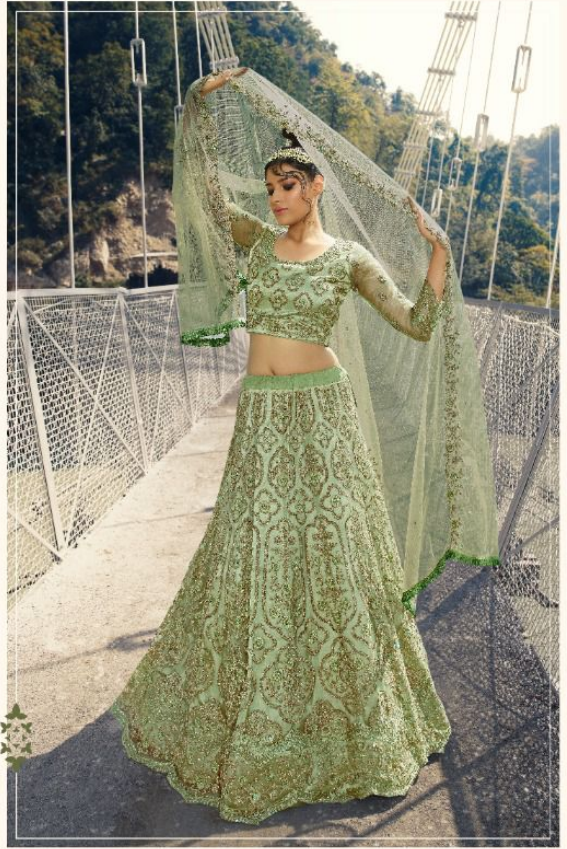

TOTAL DESIGN : 5 PCS

AVERAGE RATE : 5095/-

maisha

40005

ELEVATE YOUR SENSES OF EMBRACING POISE...

maisha

← 10002 →

 CHERISH THE MAGIC OF ALLURING SHADES...