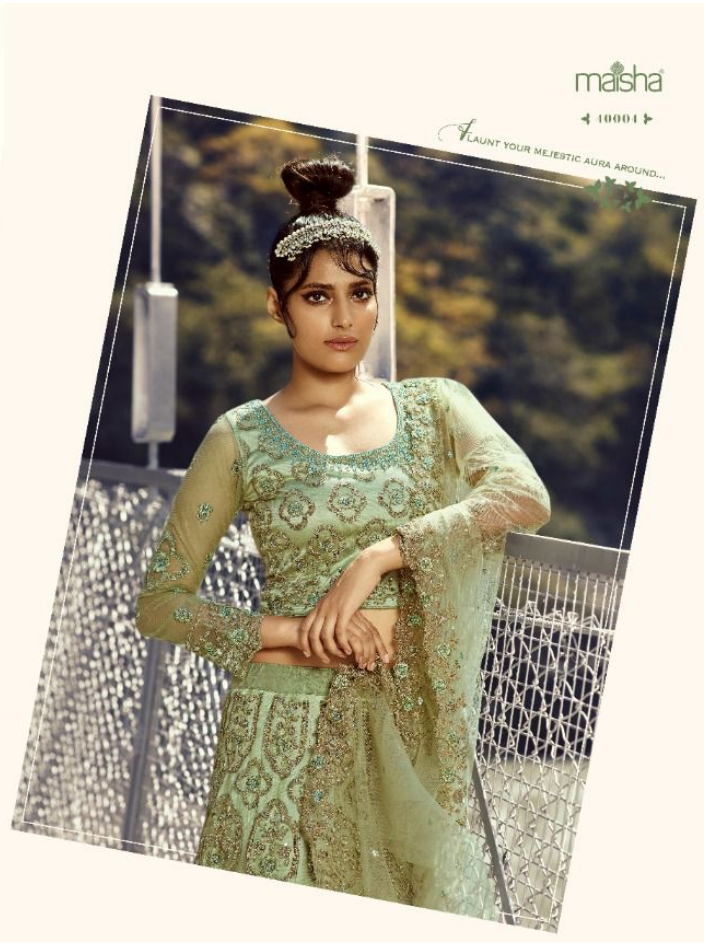

TOTAL DESIGN : 5 PCS

AVERAGE RATE : 5095/-

maisha

40005

ELEVATE YOUR SENSES OF EMBRACING POISE...

maisha

← 10002 →

 CHERISH THE MAGIC OF ALLURING SHADES...