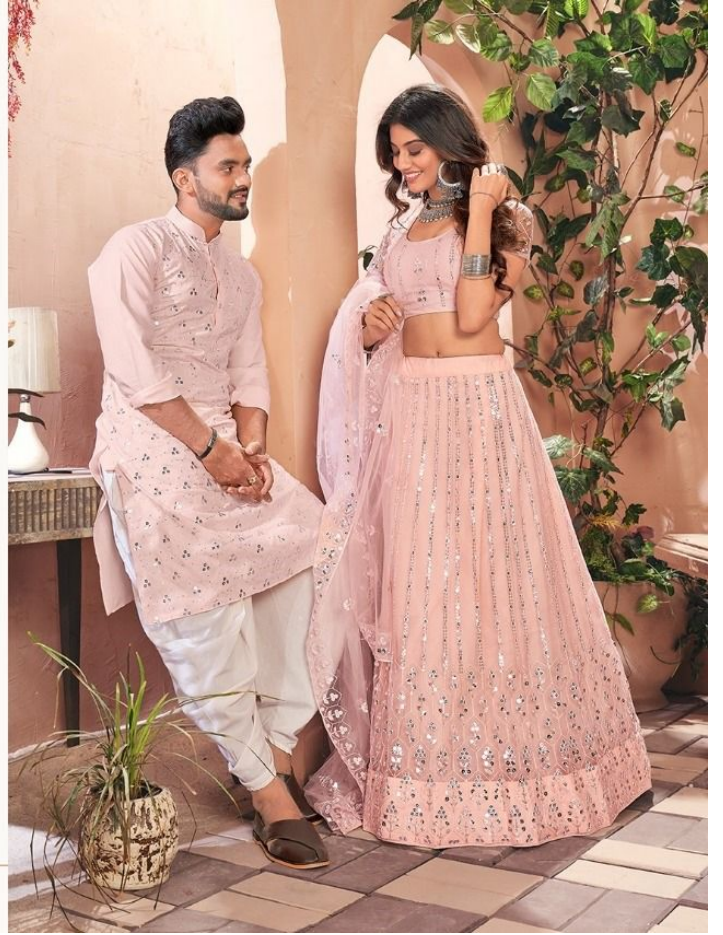

PANVI

1103
୧୧୦୩

"Love does not consist of gazing at each other, but in looking together in the same direction."