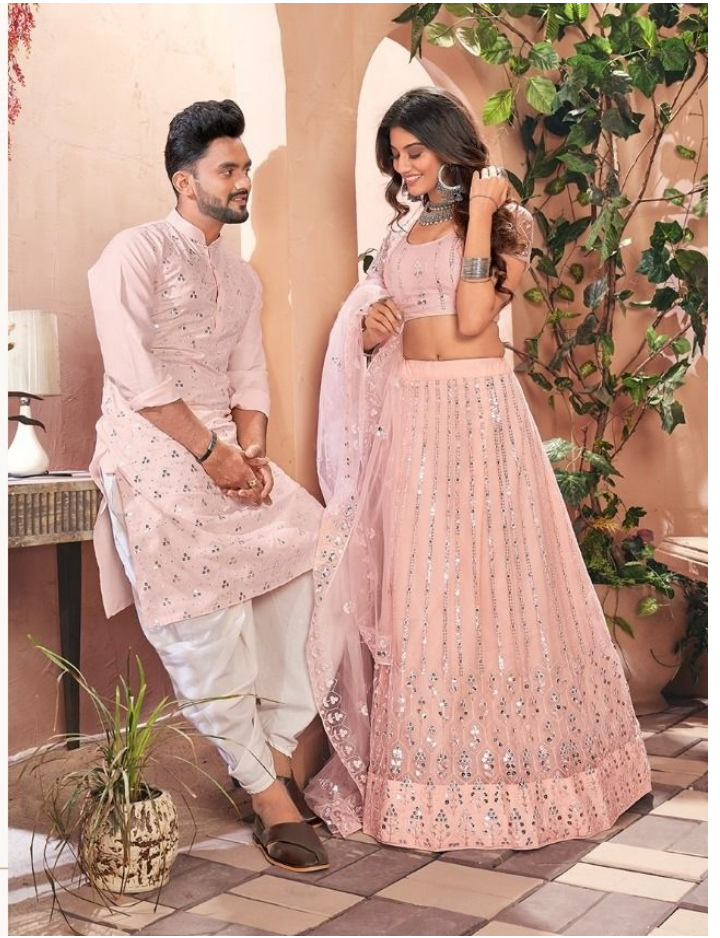

PANVI

1103
୧୧୦୩

"Love does not consist of gazing at each other, but in looking together in the same direction."